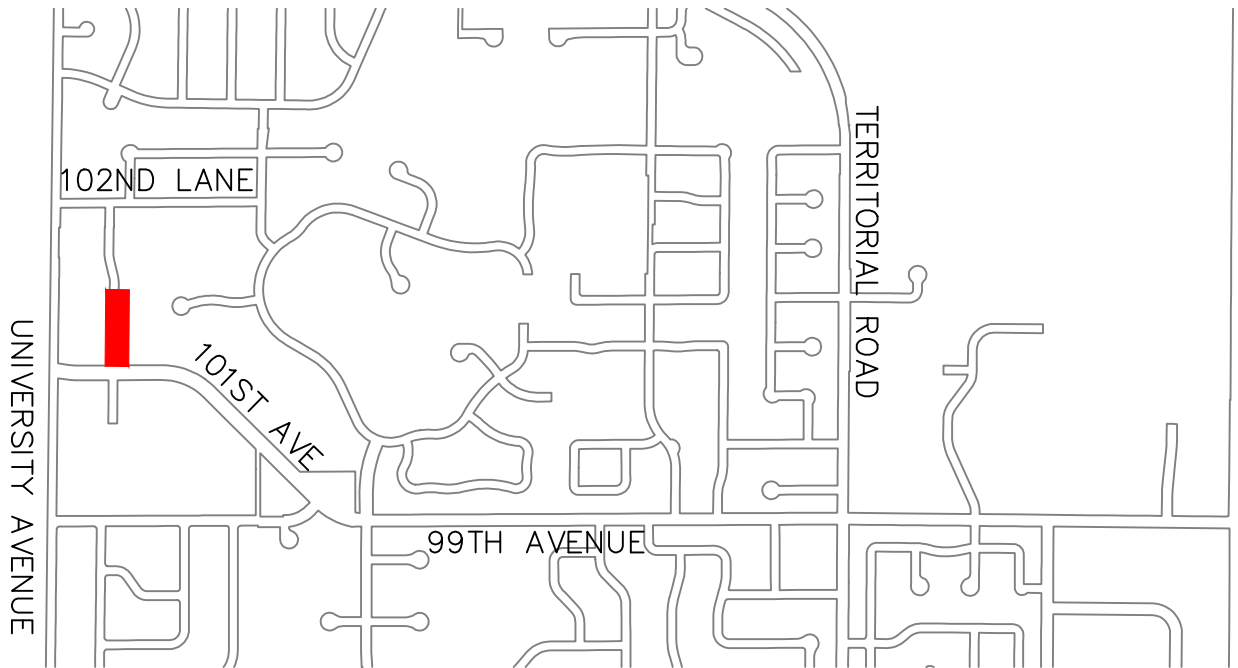

CITY OF BLAINE

LOCATION MAP

2015 STREET RECONSTRUCTION PROJECT

 - RECONSTRUCTION

3RD STREET FROM 101st AVE TO APPROX. 400' N

92nd CIRCLE FROM WOODLAND RD TO CUL DE SAC