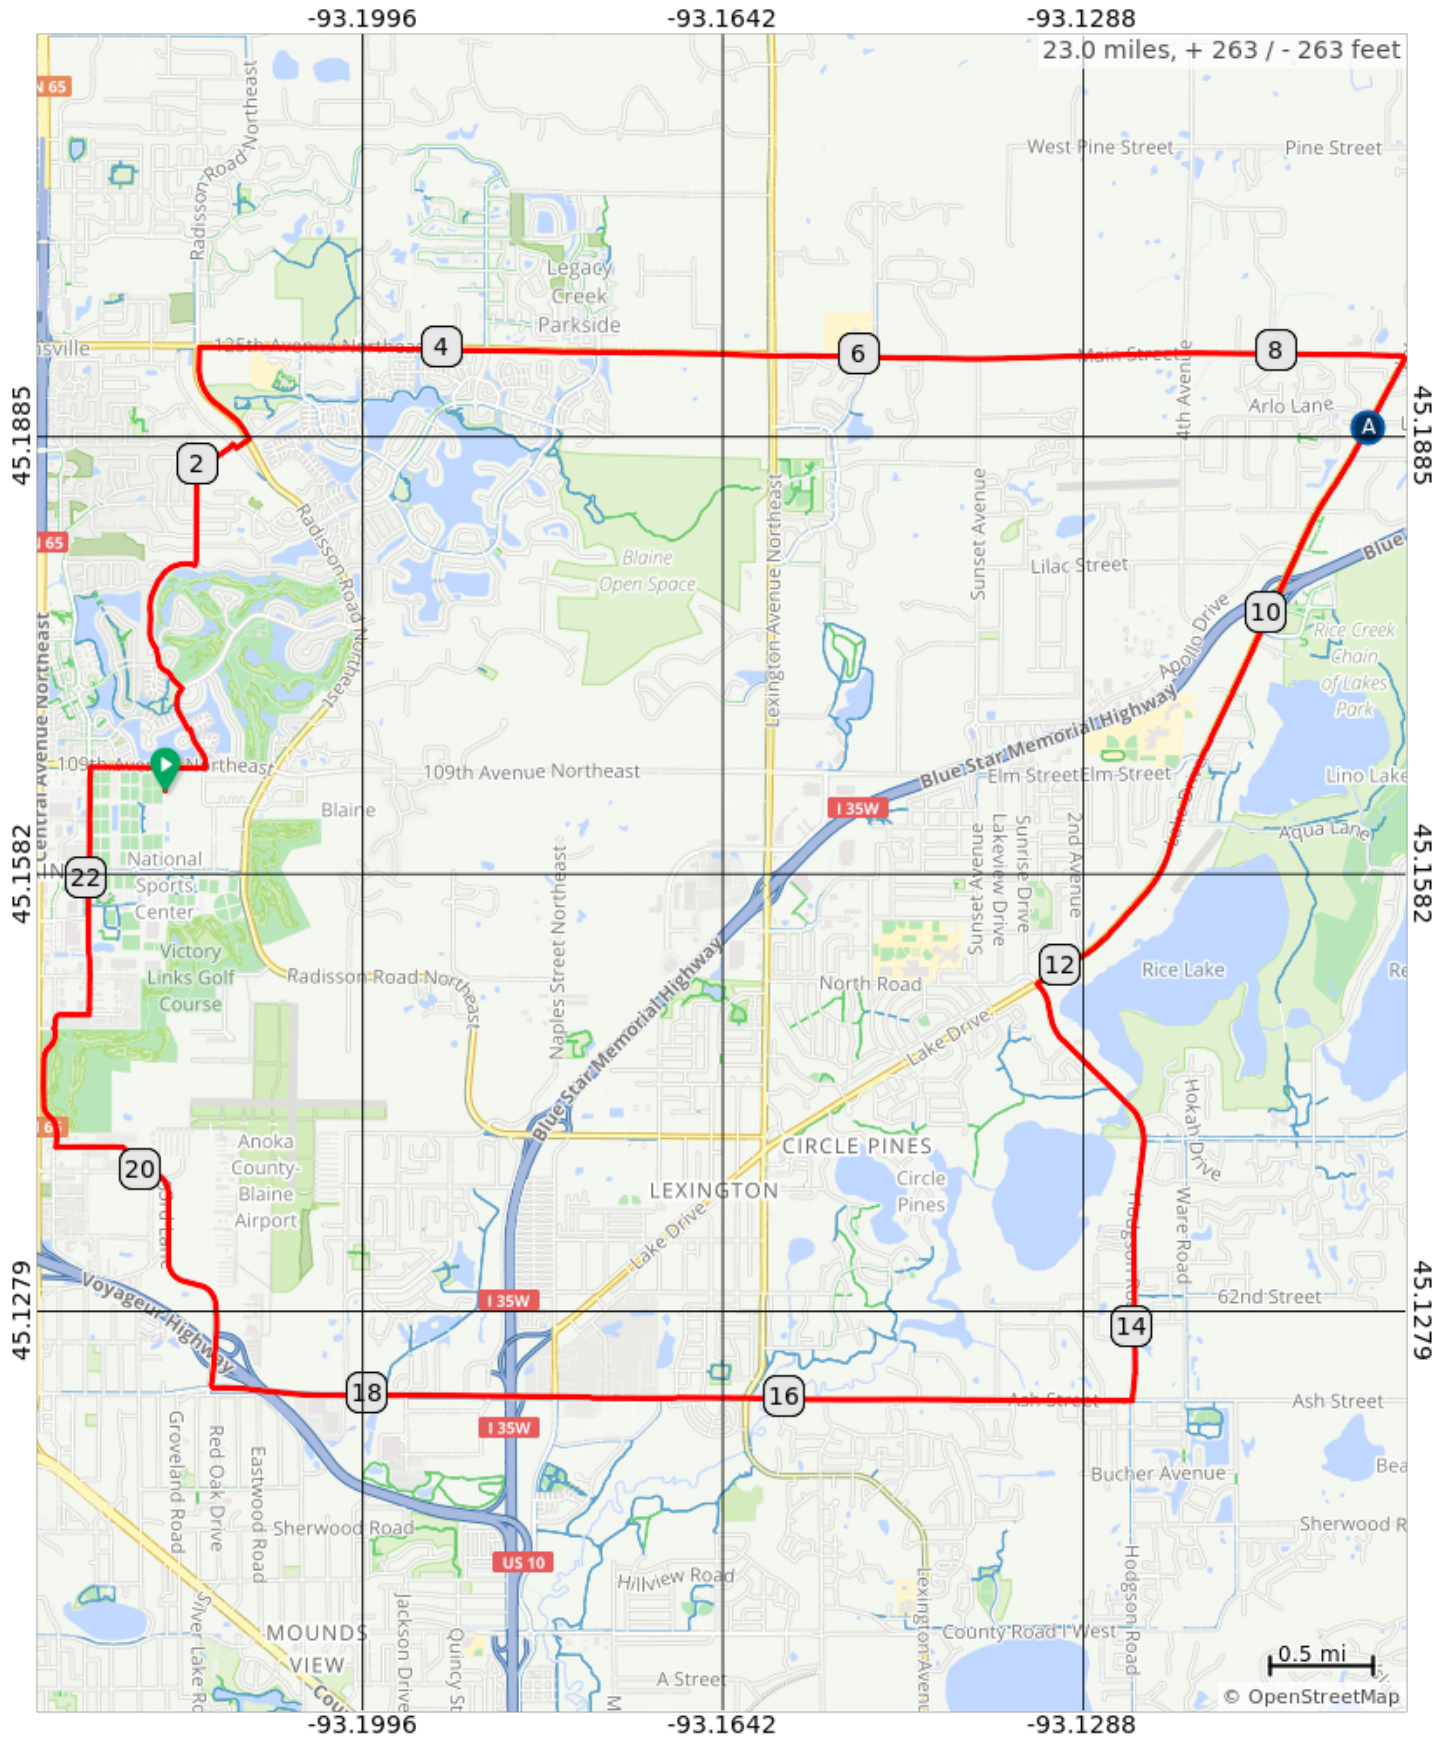

2021 Bike MS: MS 150 22mi Loop FINAL

A. RS Lino Park

2021 Bike MS: MS 150 22mi Loop FINAL

Type	Dist	Note
📍	0.0	Start of route
➔	0.1	R onto 109th Ave NE
➡	0.3	L onto Tournament Players Pkwy
➡	0.5	L onto 111th Ct NE
➔	0.5	R
➡	1.5	L onto London St NE
➔	2.0	R onto Cloud Dr NE
➔	2.2	R onto Radisson Rd NE
➡	2.2	L onto Cloud Dr NE
➡	2.3	L onto Radisson Rd NE
➔	2.8	R onto 125th Ave NE/Main St NE
➔	8.6	R onto Lake Dr
➡	12.2	L onto Hodgson Rd
➔	14.3	R onto Ash St/County Rd J W/County State Aid Hwy 1
➔	18.8	R onto 93rd Ln

18.8 miles. +245/-234 feet

Type	Dist	Note
➔	20.1	R onto Goodhue St NE
➡	20.2	Slight L onto 94th Ln NE
➔	20.5	R onto Baltimore St NE
➔	21.1	R to stay on Baltimore St NE
➔	21.2	Slight R onto 99th Ln NE
➡	21.4	L onto Davenport St NE
➔	22.5	R onto 109th Ave NE
➔	22.9	R
📍	23.0	End of route

4.3 miles. +9/-19 feet