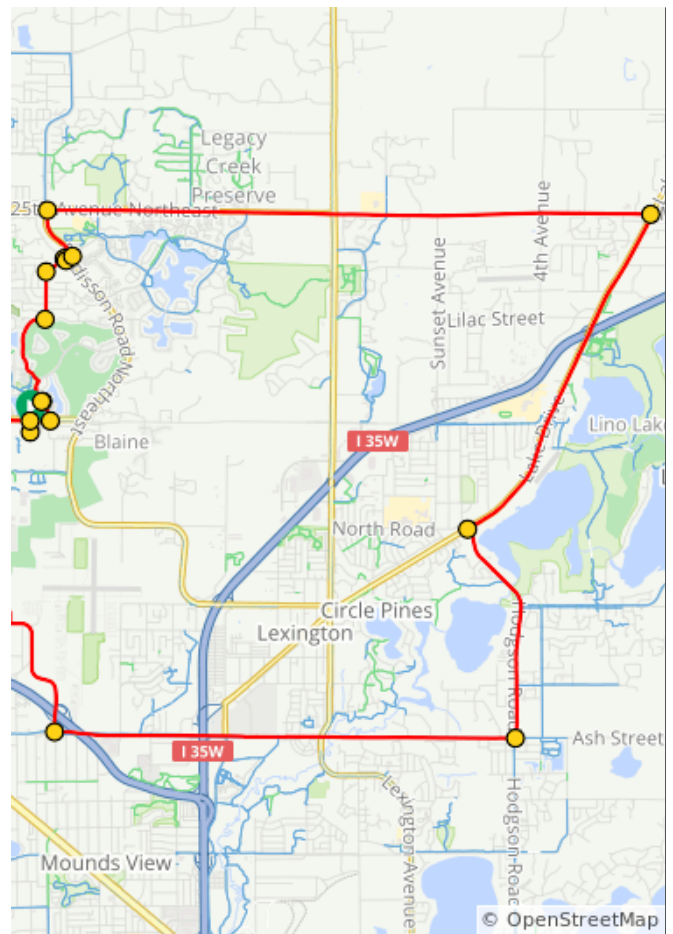

2021 Bike MS: MS 150 22mi Loop FINAL

A. RS Lino Park

2021 Bike MS: MS 150 22mi Loop FINAL

Type	Dist	Note
📍	0.0	Start of route
➔	0.1	R onto 109th Ave NE
➡	0.3	L onto Tournament Players Pkwy
➡	0.5	L onto 111th Ct NE
➔	0.5	R
➡	1.5	L onto London St NE
➔	2.0	R onto Cloud Dr NE
➔	2.2	R onto Radisson Rd NE
➡	2.2	L onto Cloud Dr NE
➡	2.3	L onto Radisson Rd NE
➔	2.8	R onto 125th Ave NE/Main St NE
➔	8.6	R onto Lake Dr
➡	12.2	L onto Hodgson Rd
➔	14.3	R onto Ash St/County Rd J W/County State Aid Hwy 1
➔	18.8	R onto 93rd Ln

18.8 miles. +245/-234 feet

Type	Dist	Note
➔	20.1	R onto Goodhue St NE
➡	20.2	Slight L onto 94th Ln NE
➔	20.5	R onto Baltimore St NE
➔	21.1	R to stay on Baltimore St NE
➔	21.2	Slight R onto 99th Ln NE
➡	21.4	L onto Davenport St NE
➔	22.5	R onto 109th Ave NE
➔	22.9	R
📍	23.0	End of route

4.3 miles. +9/-19 feet