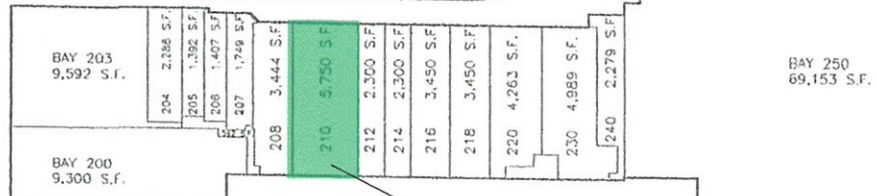

PERKINS

SUPER AMERICA

CENTRAL AVENUE

CENTRAL AVENUE

PARKING SPACES 869

DAIRY QUEEN

ABERDEEN ST.

SITE AREA 696,989 S.F.