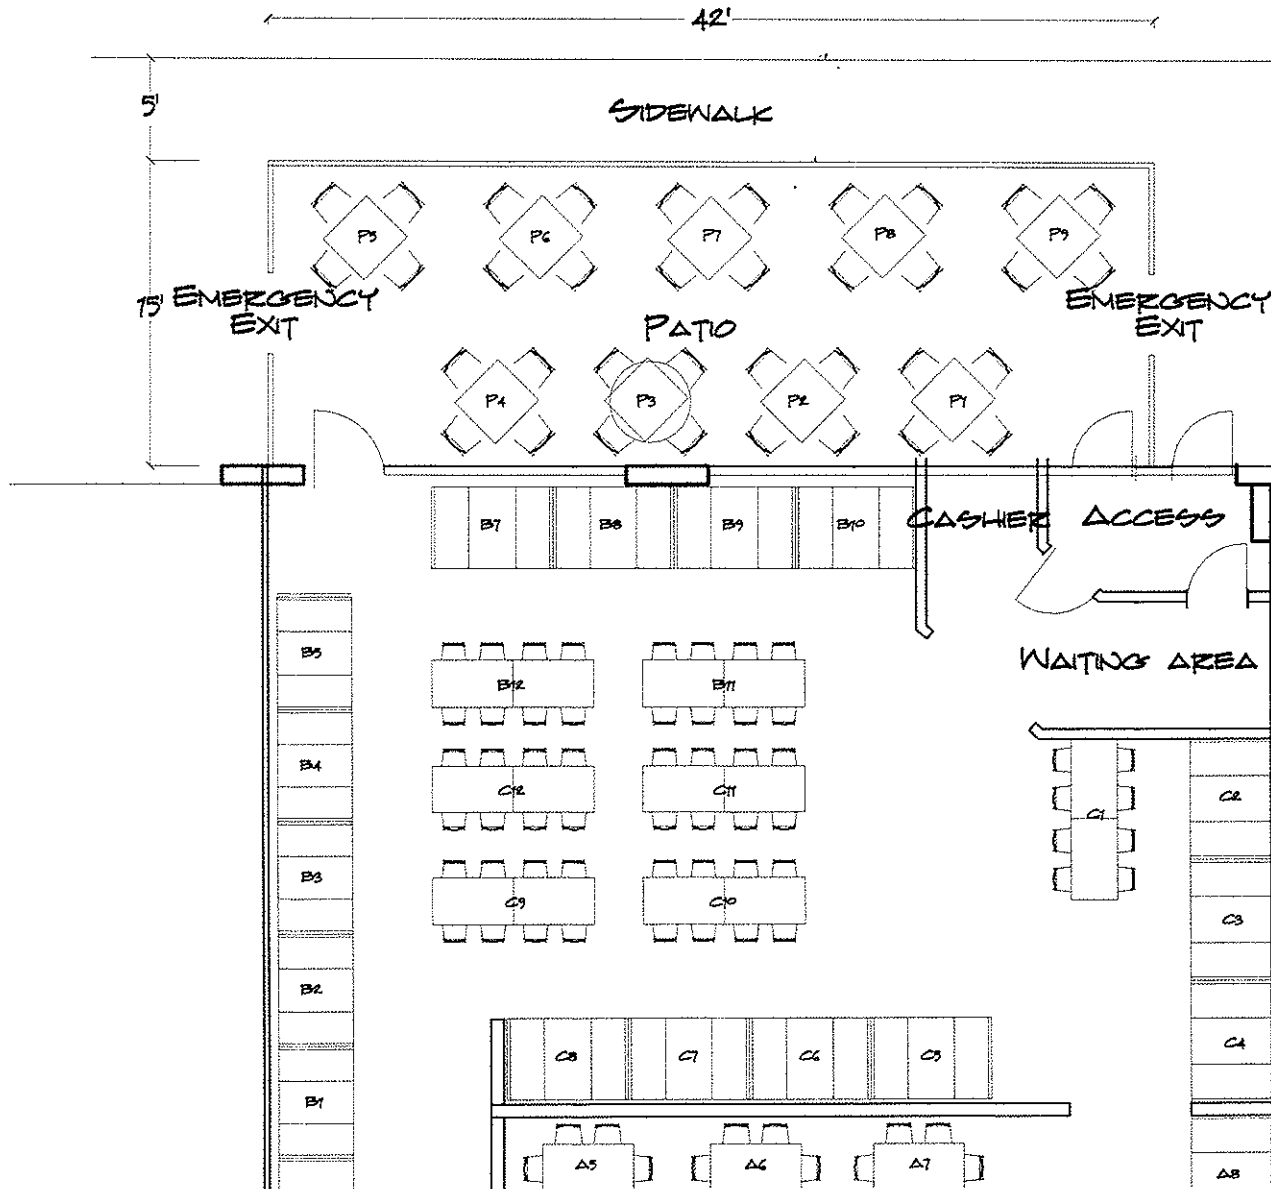

42'

**PATIO
CAPACITY
36**

**SAN JOSE
MEXICAN RESTAURANT**

**SCHEMATIC DRAWING
MAY. 2015**

PATIO
CAPACITY
36

SAN JOSÉ
MEXICAN RESTAURANT

STATE TRUNK HIGHWAY NO. 65

COUNTY RD. 242 / 125th AVE. NE.

PERKINS

SUPER AMERICA

CENTRAL AVENUE

CENTRAL AVENUE

PARKING SPACES 869

DAIRY QUEEN

ABERDEEN ST.

SITE AREA 696,989 S.F.

SAN JOSÉ

MEXICAN RESTAURANT