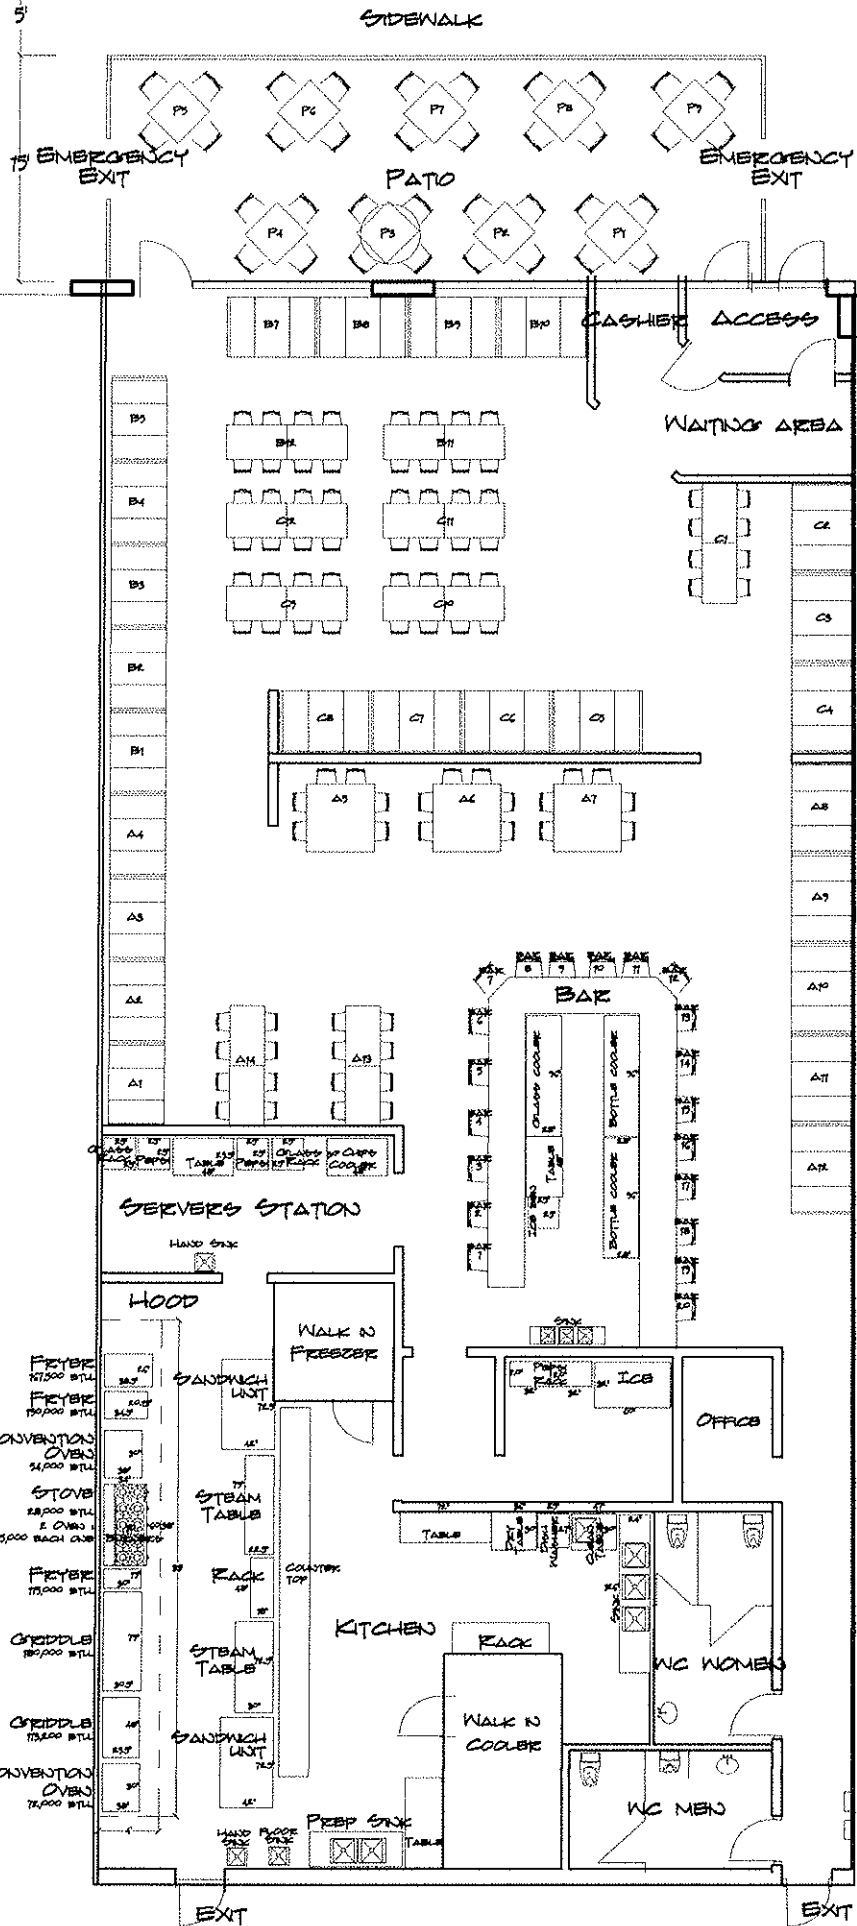

42'

**PATIO
CAPACITY
36**

**SAN JOSE
MEXICAN RESTAURANT**

**SCHEMATIC DRAWING
MAY. 2015**

PATIO
CAPACITY
36

SAN JOSÉ
MEXICAN RESTAURANT

STATE TRUNK HIGHWAY NO. 65

COUNTY RD. 242 / 125th AVE. NE.

PERKINS

SUPER AMERICA

CENTRAL AVENUE

CENTRAL AVENUE

PARKING SPACES 869

DAIRY QUEEN

ABERDEEN ST.

SITE AREA 696,989 S.F.

SAN JOSÉ

MEXICAN RESTAURANT