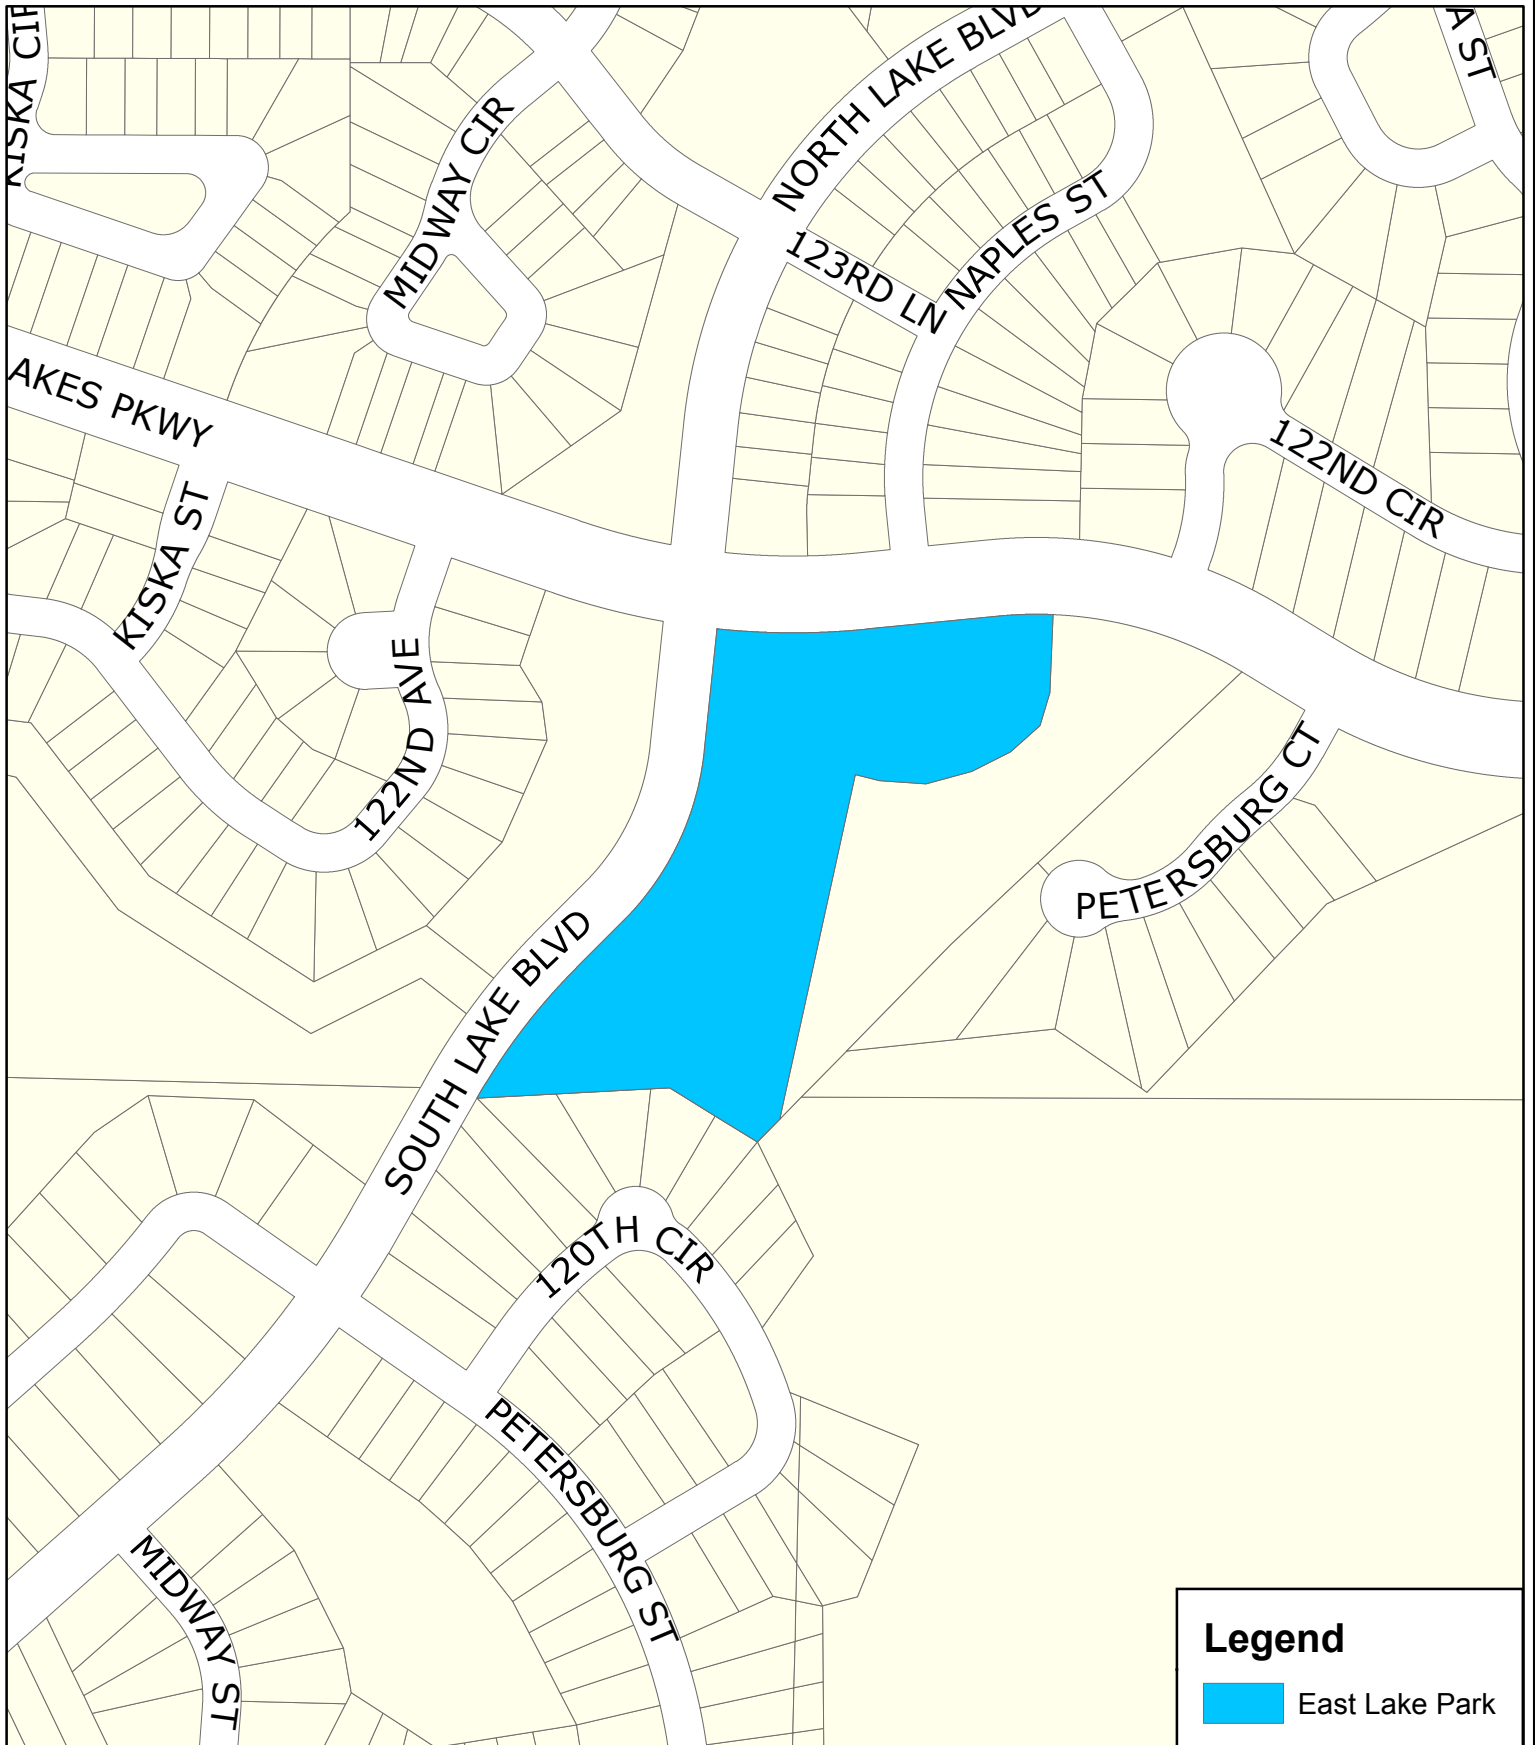

PARK ORDINANCE UPDATES

East Lake Park - 12175 South Lake Blvd

PIN: (10-31-23-14-0065)

Map Date: 11/2/2015