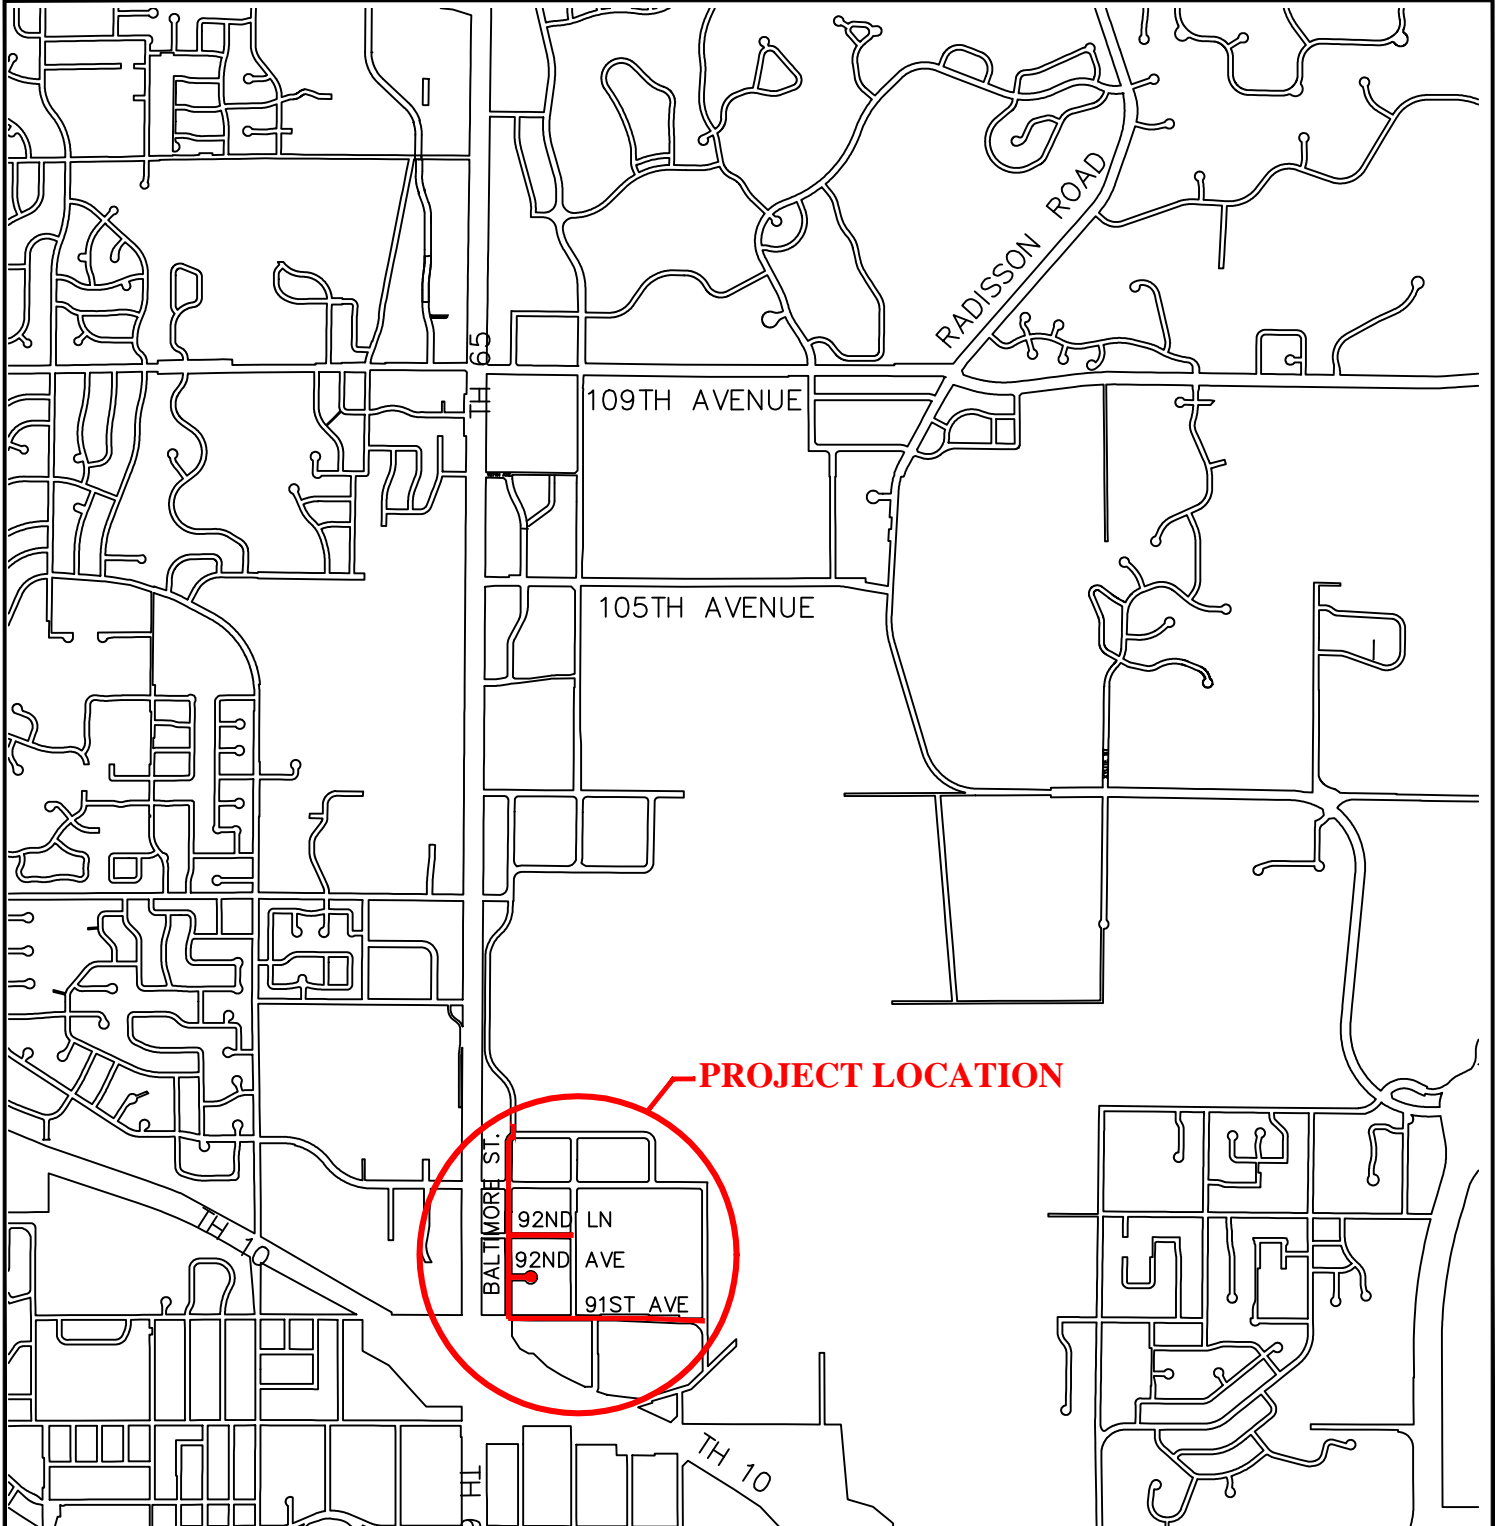

CITY OF BLAINE

LOCATION MAP

PROJECT NO. 12-19
93rd LANE INDUSTRIAL PARK AREA
STREET IMPROVEMENTS, PHASE 2

PROJECT LOCATION

EXHIBIT 1