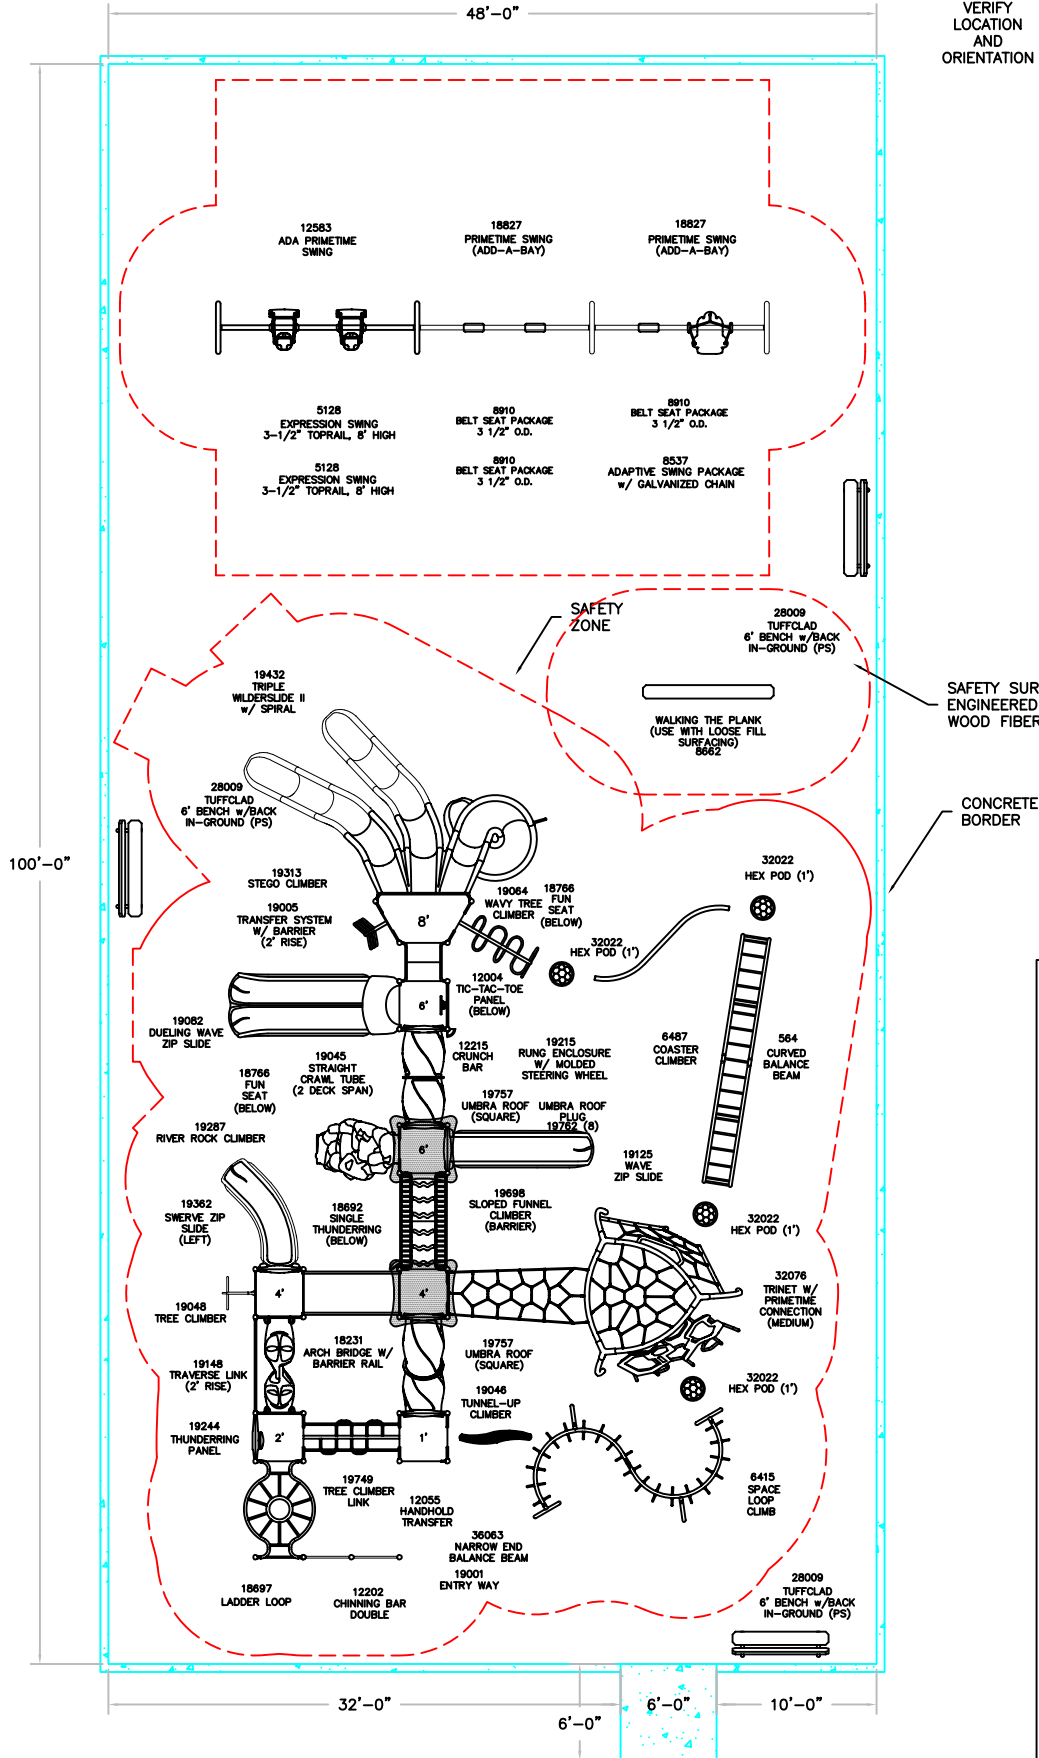

SCALE IN FEET

VERIFY LOCATION AND ORIENTATION

Mfg. By:

Enriching Childhood Through Play.

Sold & Distributed By:

MINNESOTA-WISCONSIN PLAYGROUND

P.O. Box 27328, Golden Valley, MN 55427  
 763-546-7787 1-800-622-5425  
 Fax 763-546-5050  
 E-Mail info@mnwisplay.com

London Park  
 Blaine, Minnesota  
 7-31-18 DWG. D9262H2