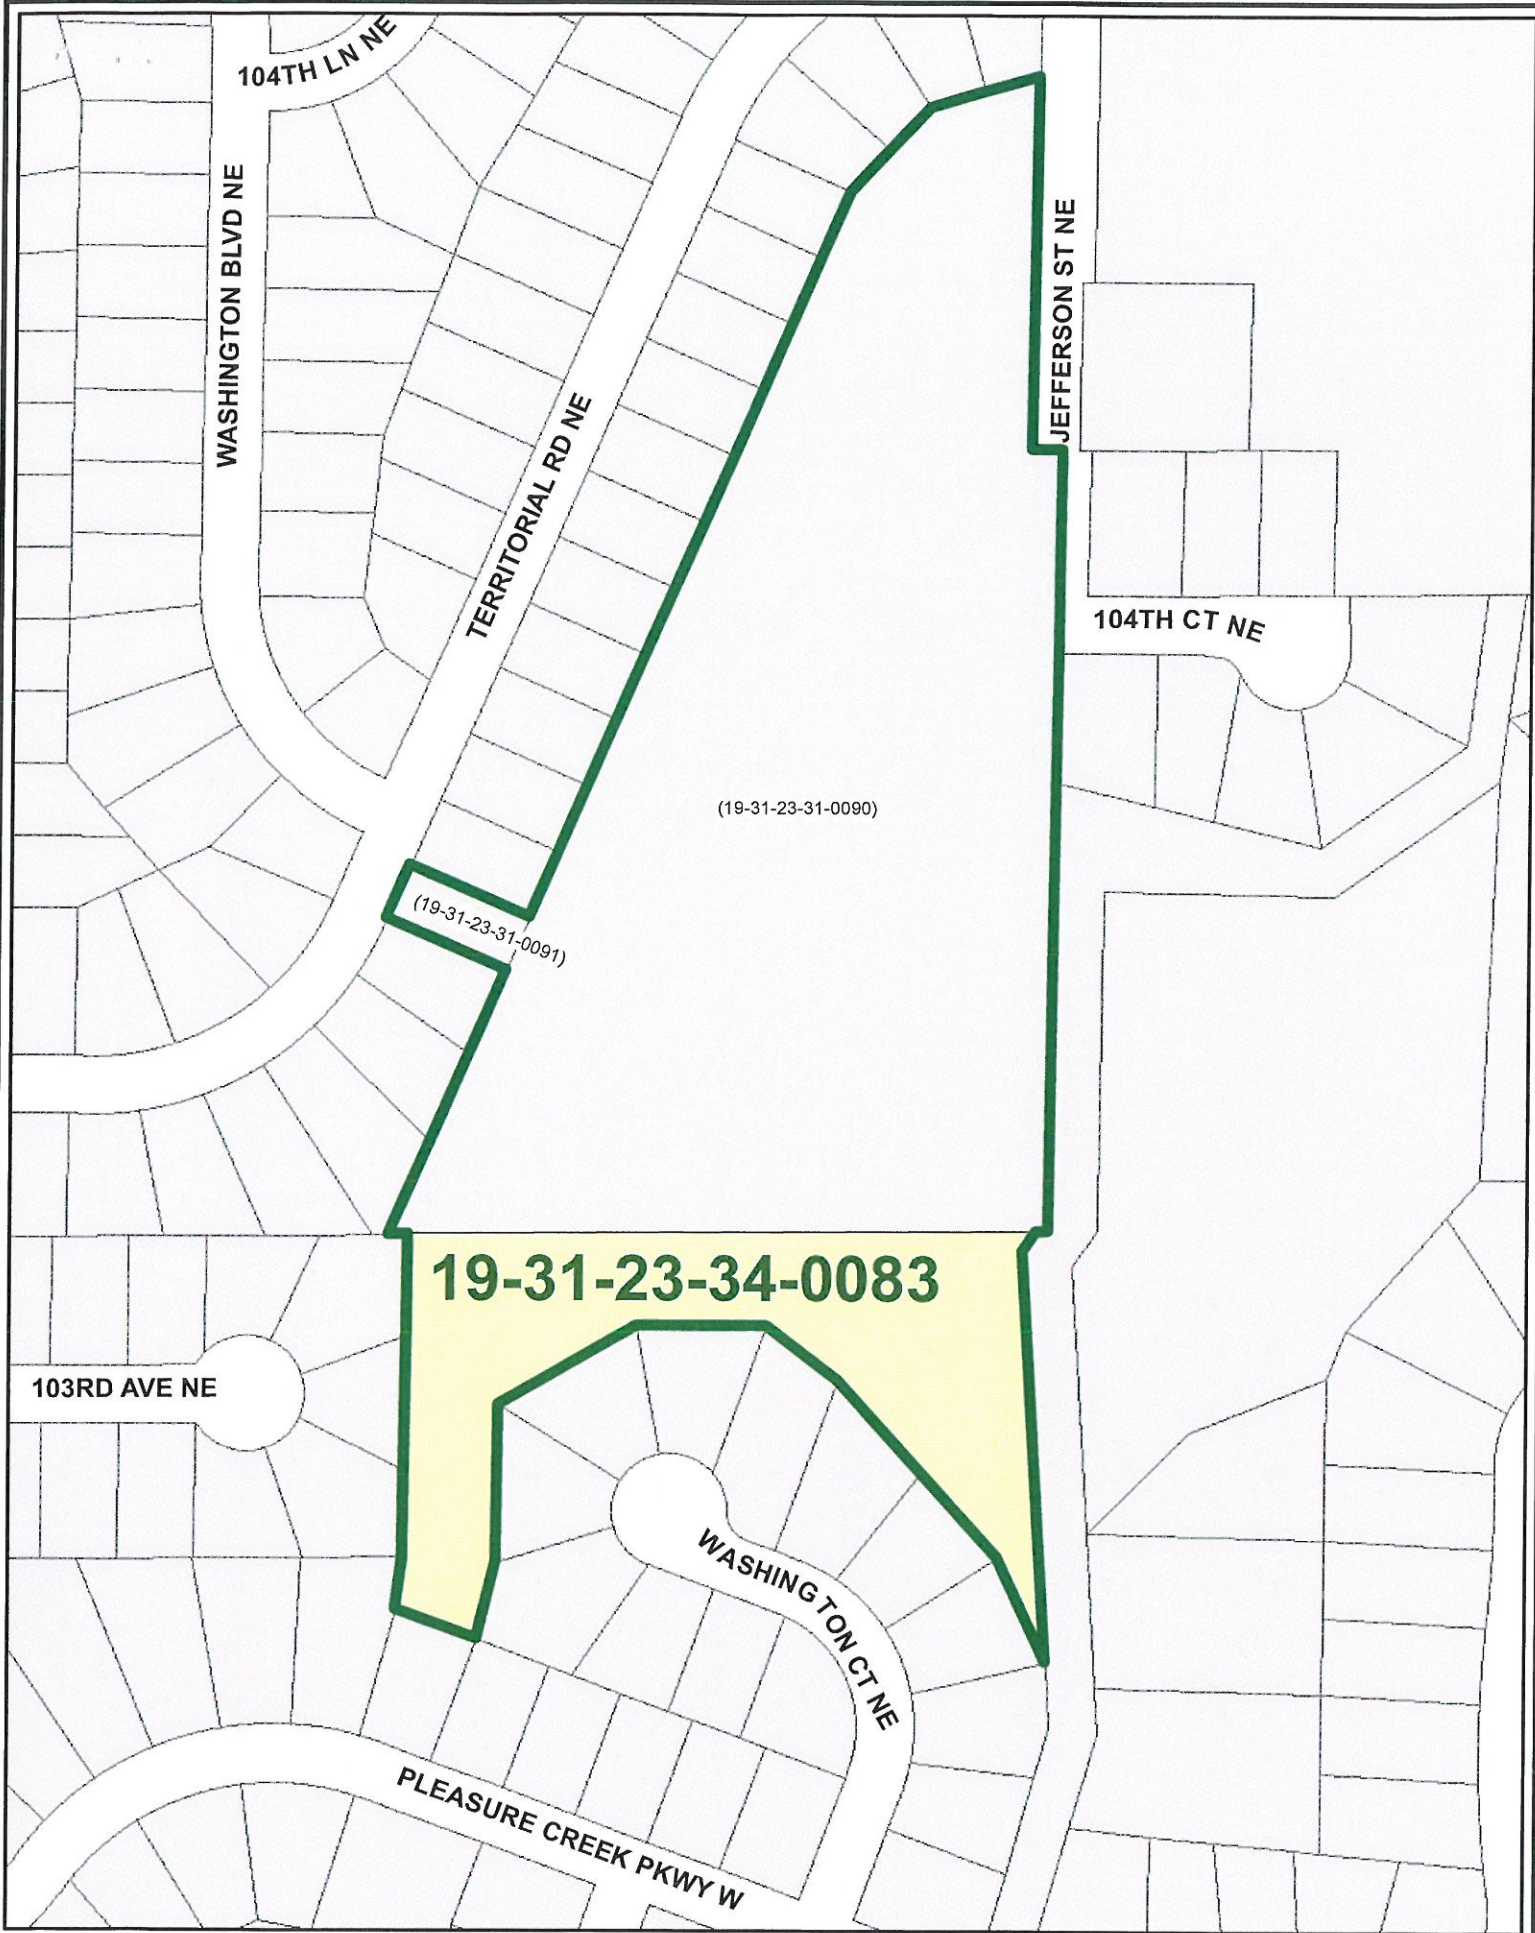

President Park Ordinance Change

19-31-23-33-0114

(19-31-23-33-0054)

(19-31-23-34-0090)

PRESIDENT DR NE

PLEASURE CREEK PKWY W

101ST CT NE

102ND LN NE

6TH ST NE

3RD ST NE

Territorial Park Ordinance Change