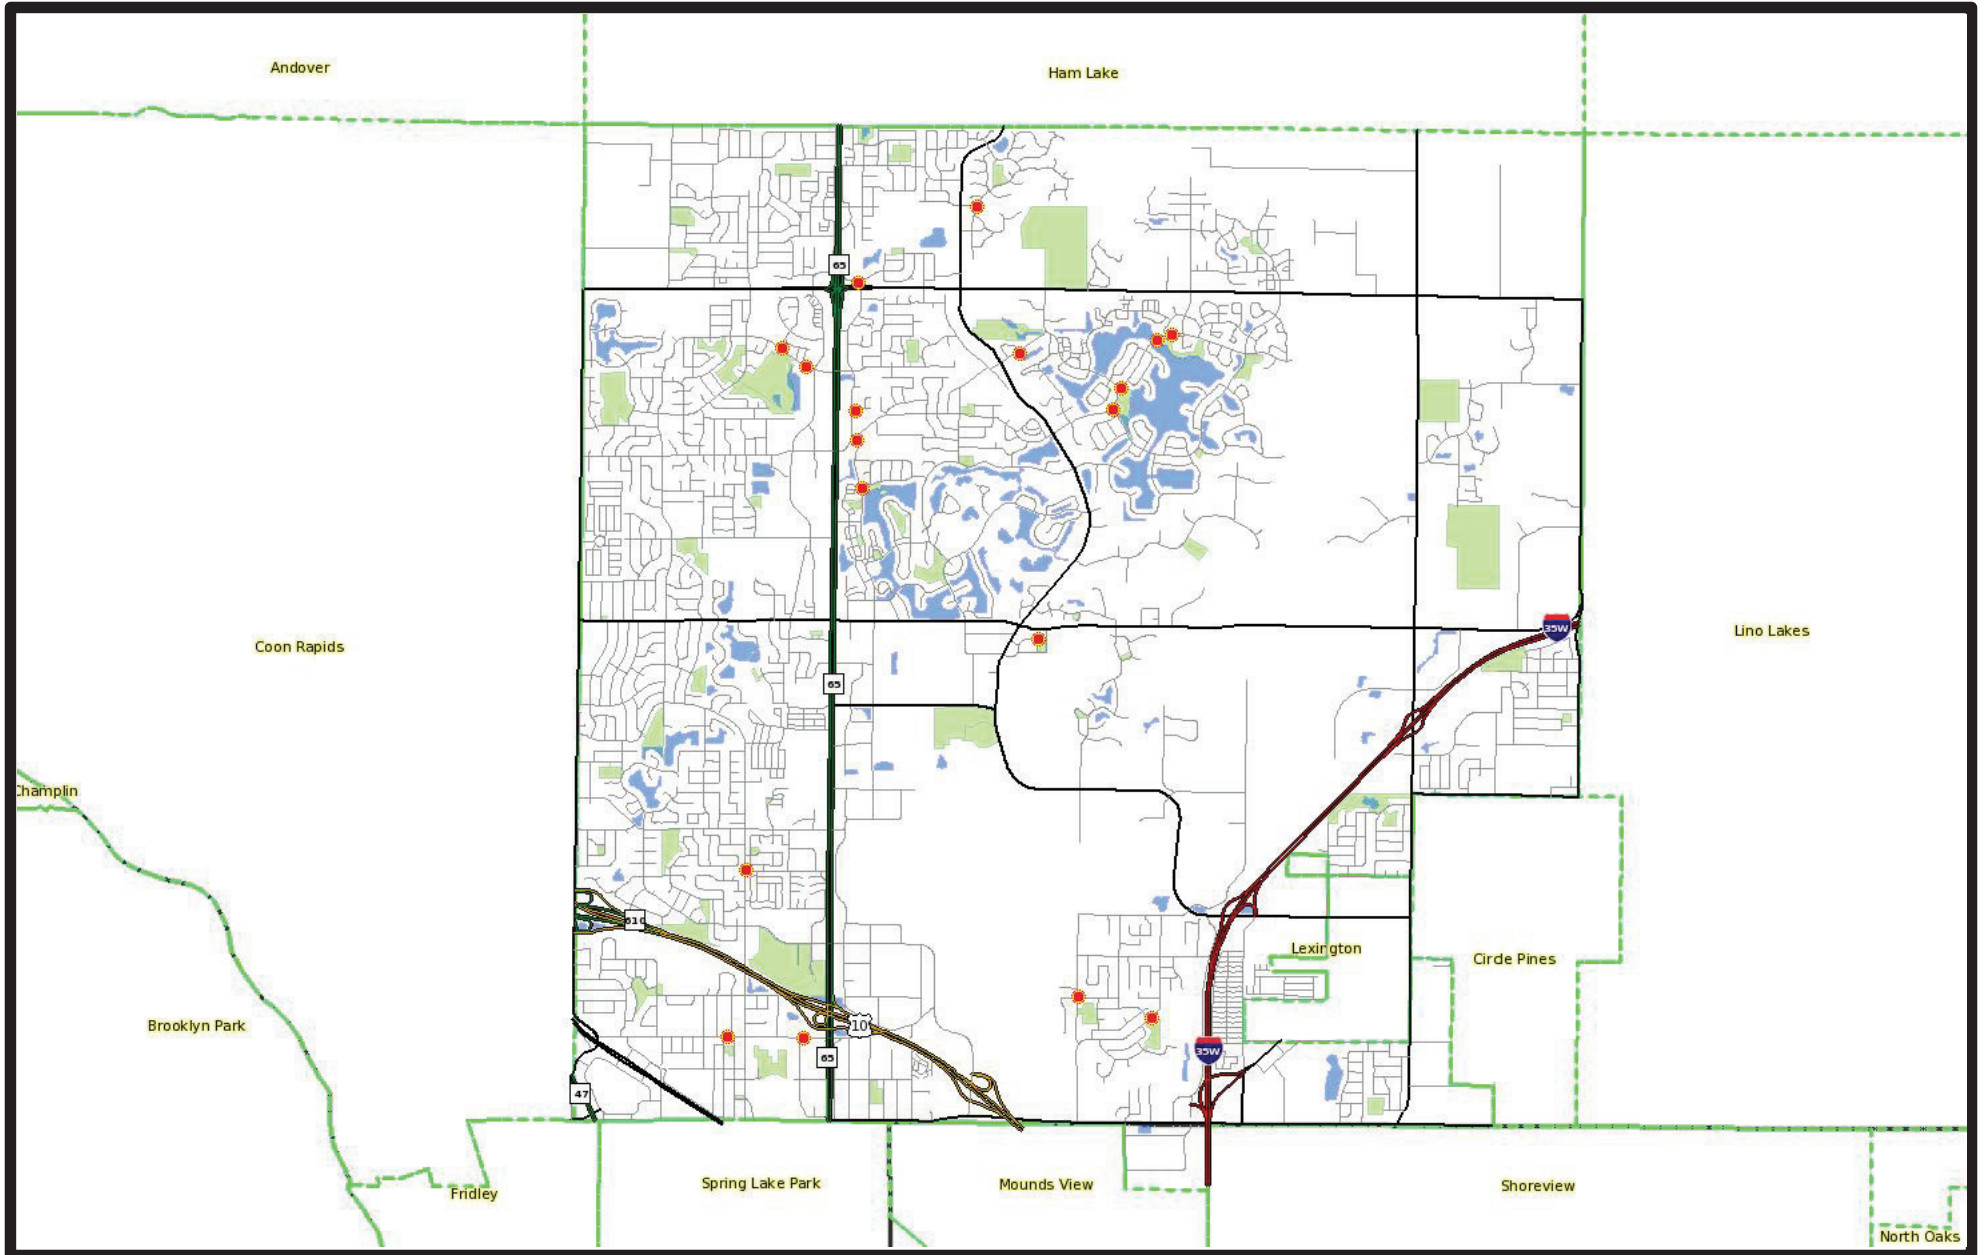

Requests for Marked Crosswalks

Generated with the GeoMOOSE Printing Utilities

City of Blaine, MN - Web GIS