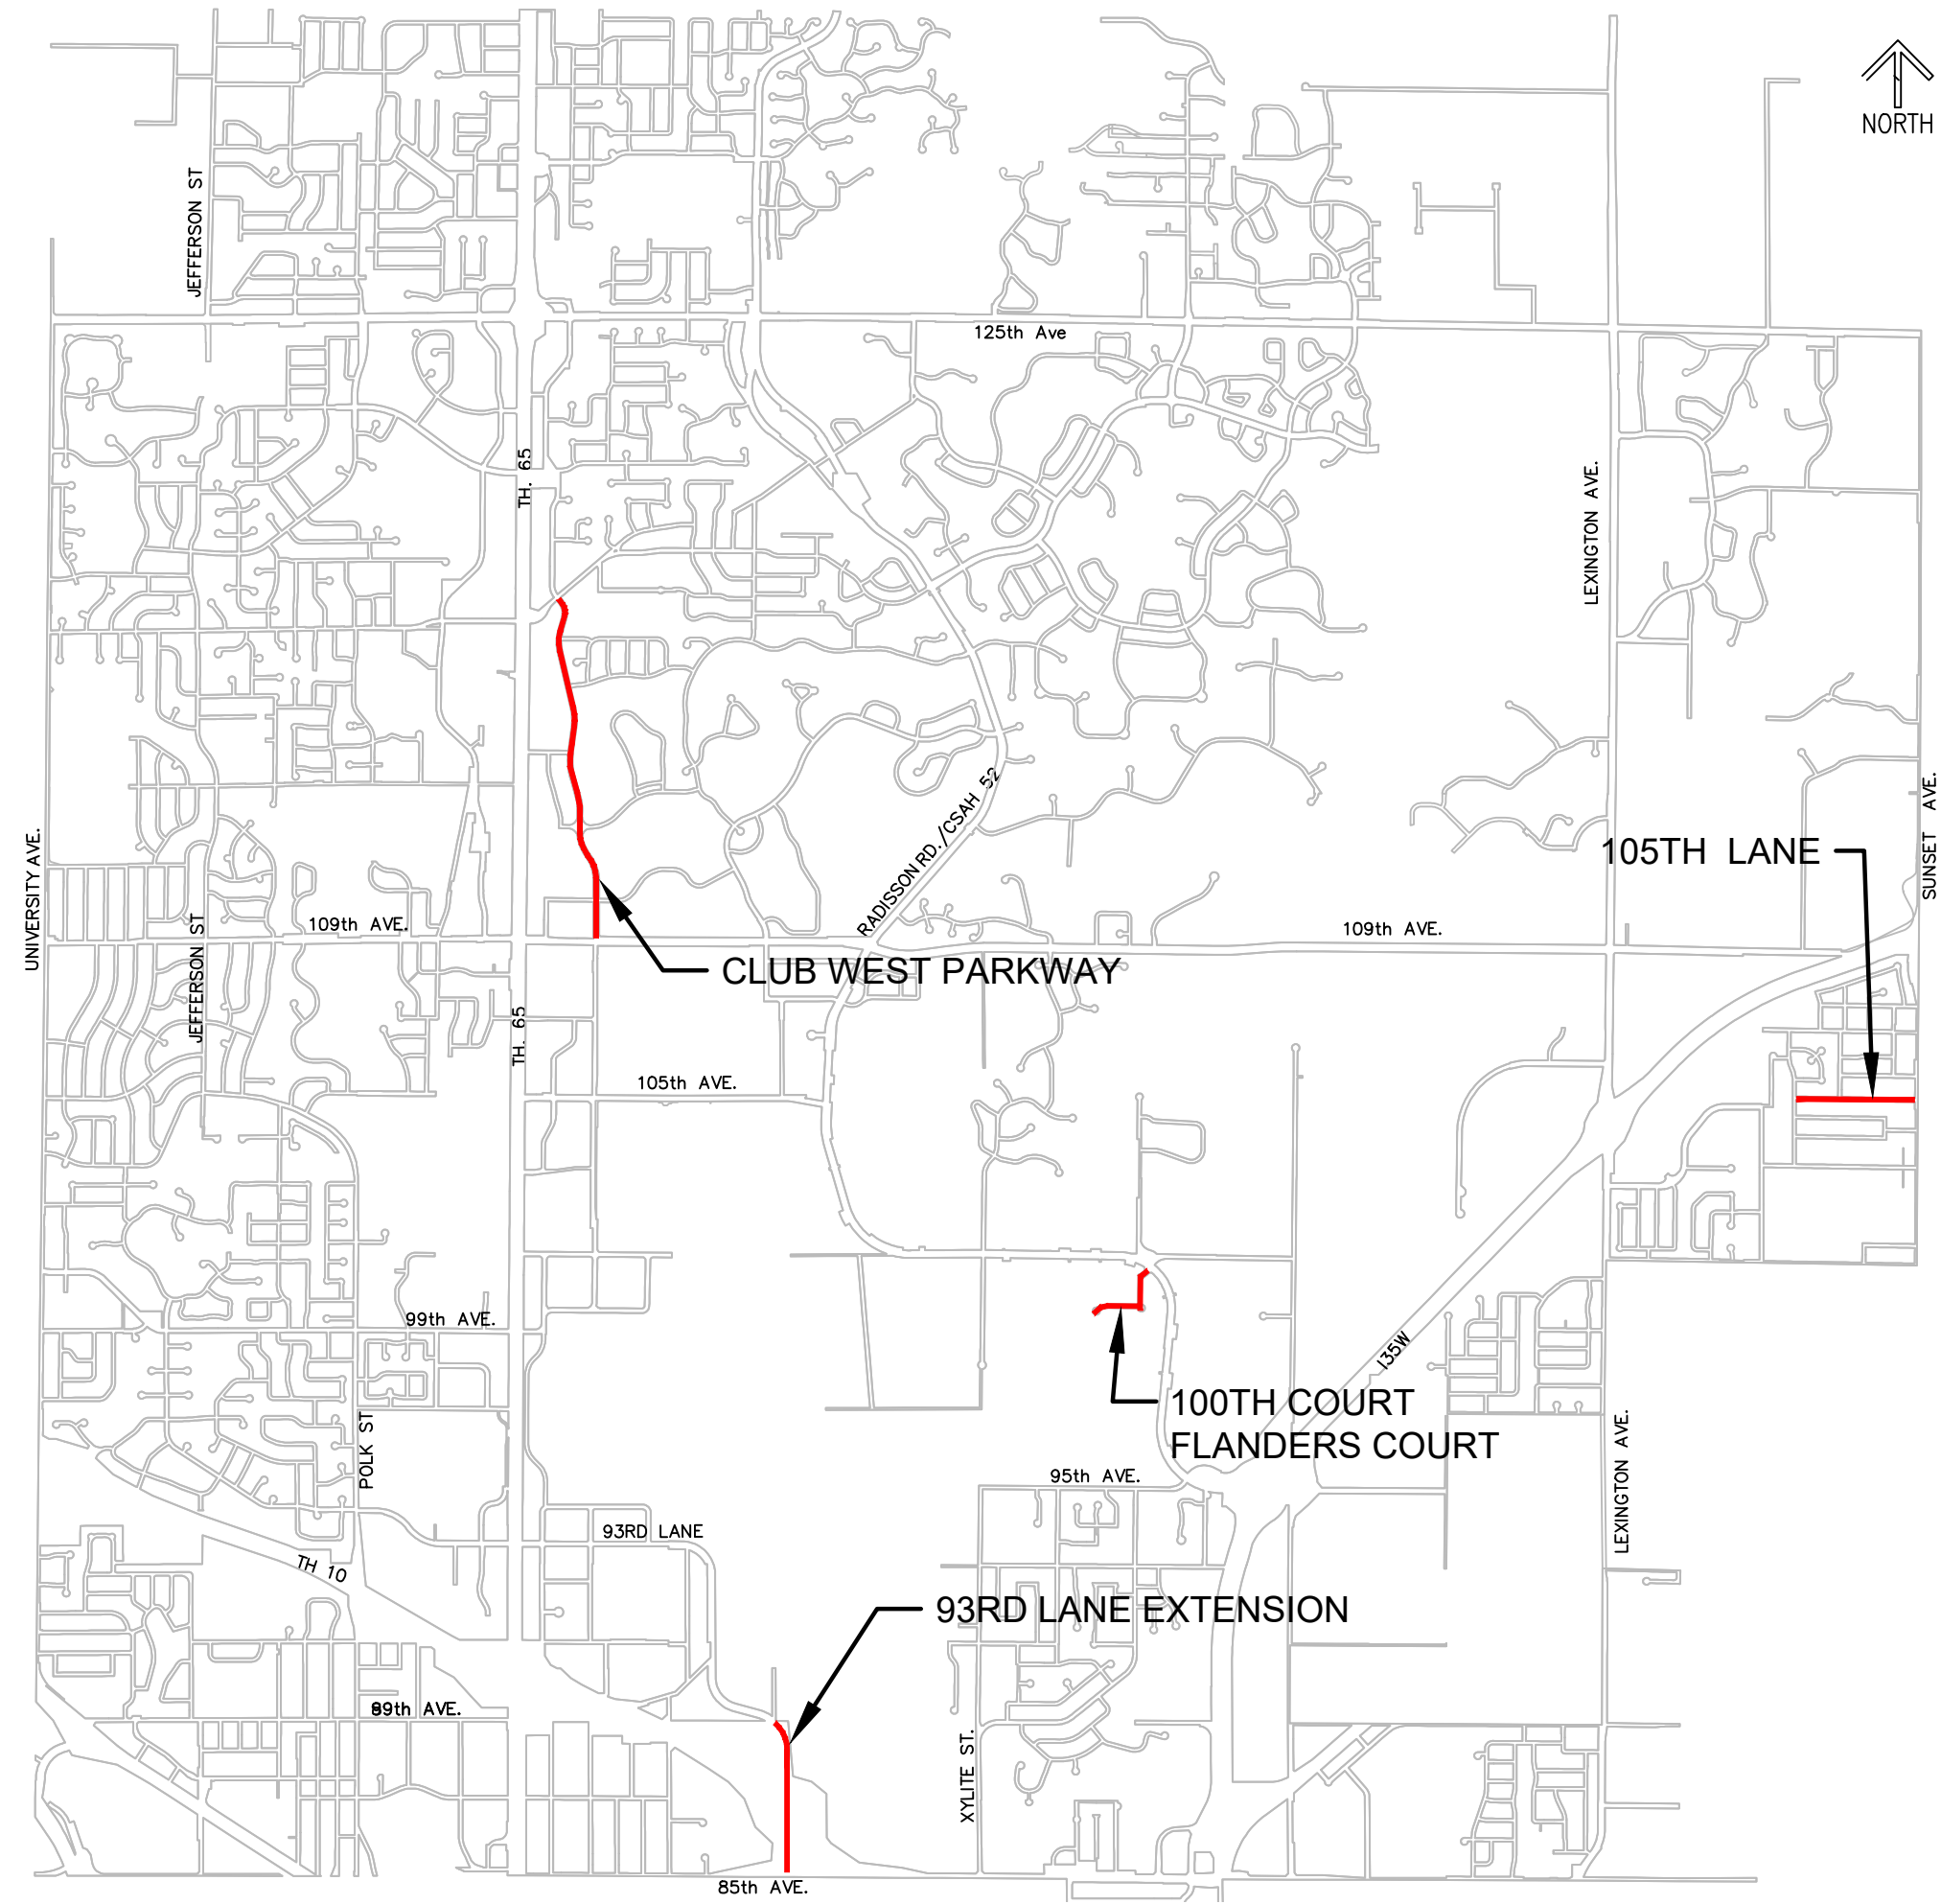

2021 STREET RECONSTRUCTIONS  
CITY PROJ. NO. 21-06  
CITY OF BLAINE  
PAVEMENT MANAGEMENT PROGRAM

LEGEND

 2021 STREET RECONSTRUCTIONS

ENGINEERING DEPARTMENT  
10801 Town Square Drive, Blaine, Minnesota 55449  
Phone (763) 785-6172