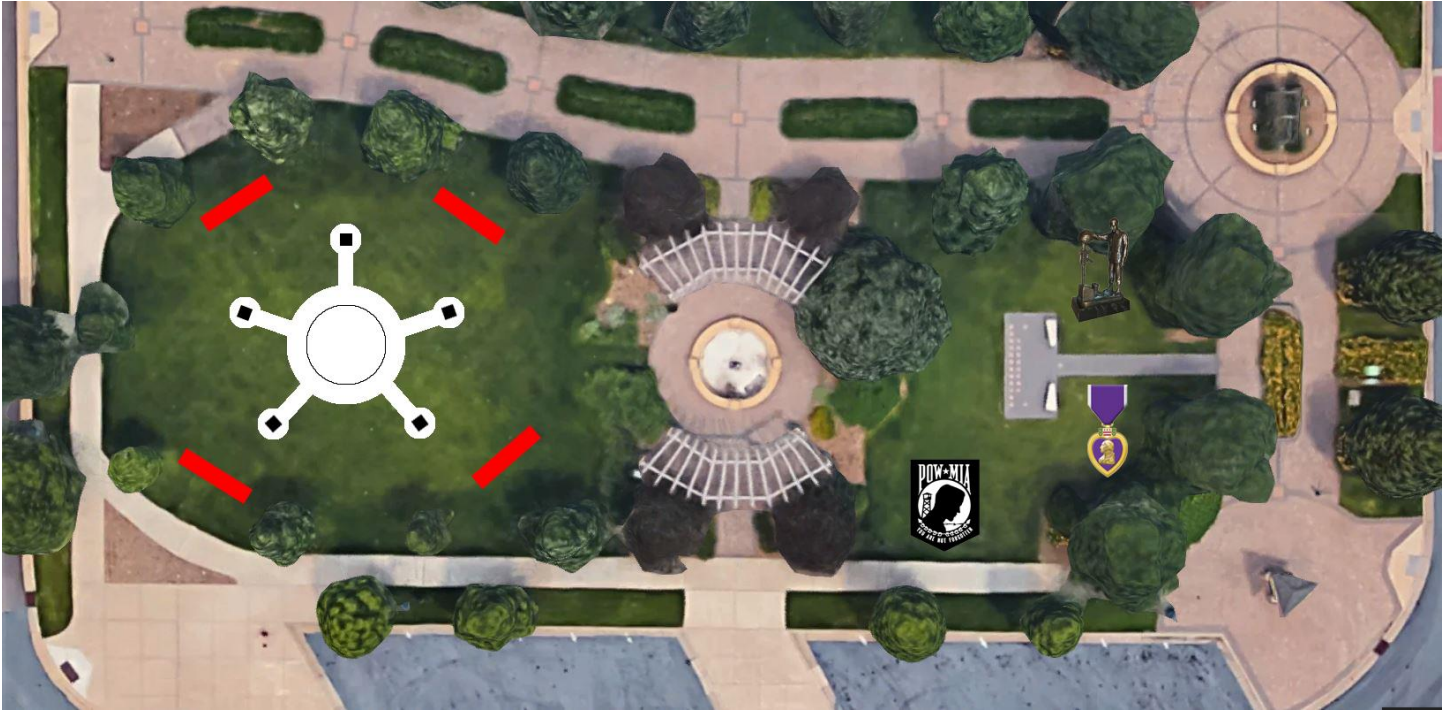

Site: Pre-existing park across the street from Blaine City Hall

Eastern Portion of Park

- ◆ Dedicated to Fallen Soldiers, Wounded Soldiers and POW/MIA.
- ◆ Fallen Soldier Monument
- ◆ Purple Heart Monument
- ◆ POW/MIA Monument
- ◆ Walk of Valor

Fallen Soldier Memorial

This is a perfect setting for a Fallen Soldier memorial. The bushes and opening in the trees in the background allow for the American Flag to be seen in the background.

POW/MIA Memorial

This Centerpiece monument is at Veteran Memorial Park in Colorado Springs, CO. This image shows what I was referring to when I spoke about the large cement slab with the 5 short walkways that would be in the Military Branch / War Memorial portion of the park

Other Park Areas

There is a very nice trellised gazebo type structure that contains a fountain in the middle. There are no plans at this point for this area but it has a lot of possibilities for future ideas.