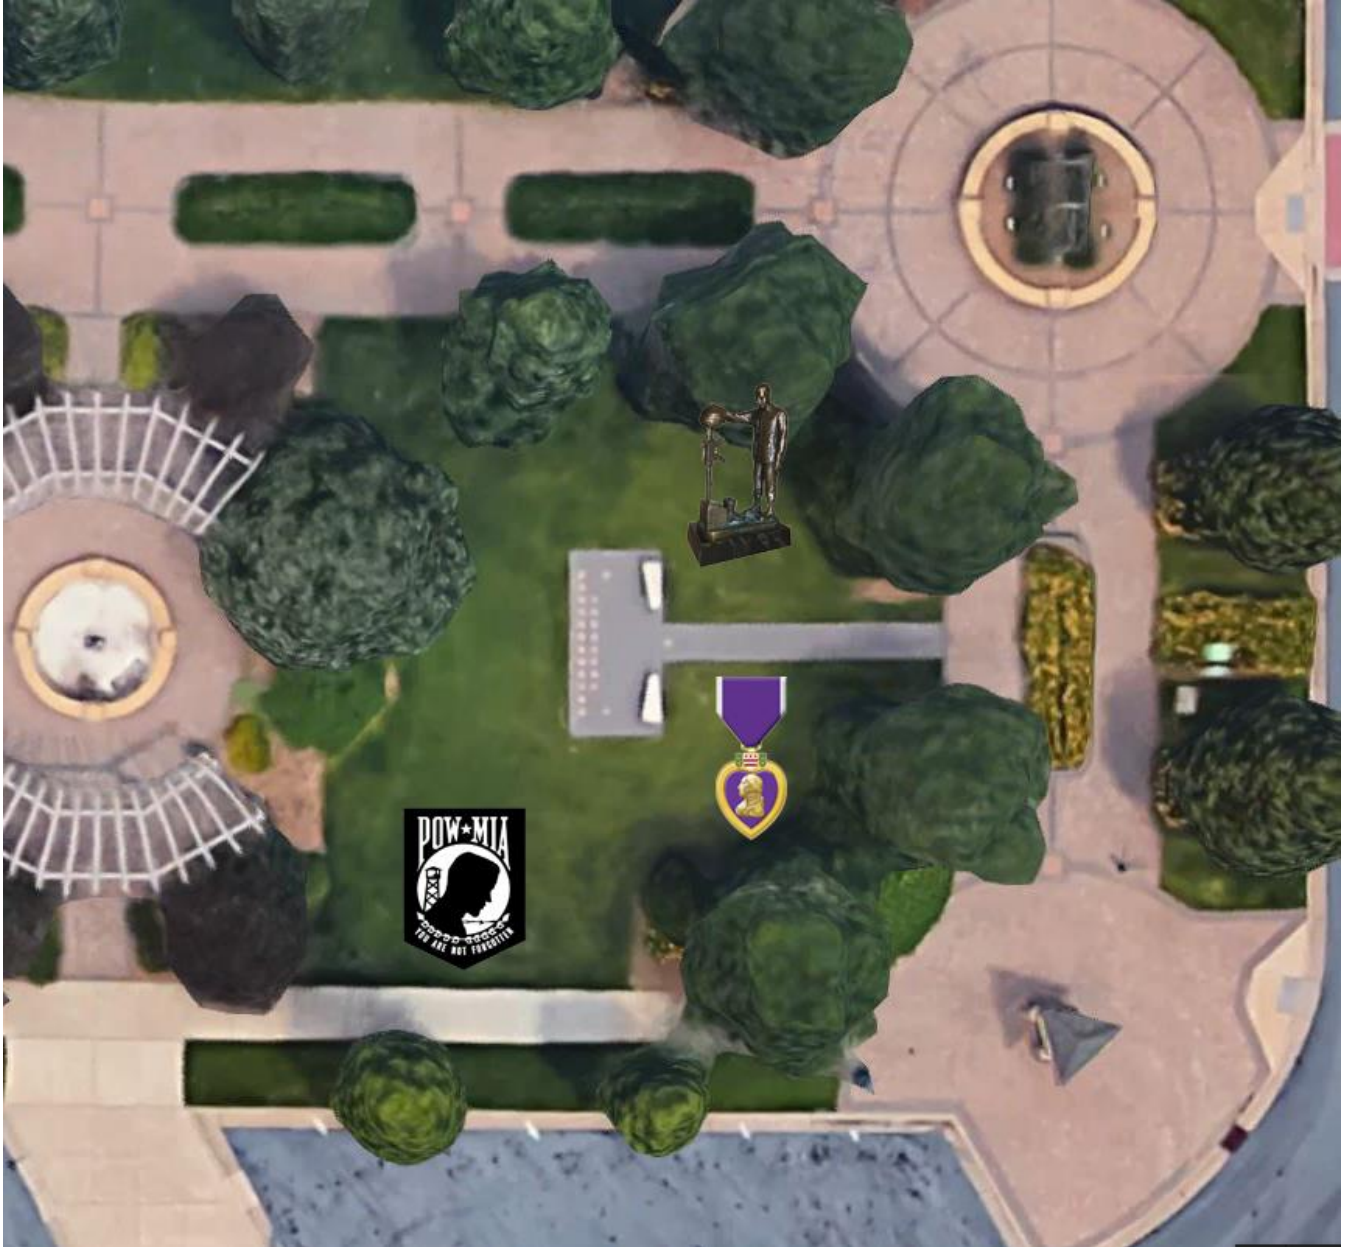

- ◆ Fallen Soldiers
- ◆ Purple Heart Recipients
- ◆ Medal of Honor Recipients
- ◆ Etc.

Bricks made for each candidate would be placed in the preexisting path. Sample below

Purple Heart Memorial

The Purple Heart Monument in this photo is a monument that is currently in Veterans Memorial Park in Colorado Springs. We would create our own Purple Heart Monument that would go into this area.

Fallen Soldier Memorial

This is a perfect setting for a Fallen Soldier memorial. The bushes and opening in the trees in the background allow for the American Flag to be seen in the background.

POW/MIA Memorial

I do not have a photograph of this area. When you look at the main aerial photo. This would be slightly to the south west of the Purple Heart Memorial

Military Branch / War Memorial Section

This is not an overly accurate depiction. When you look at the aerial photo, There would be a large round cement slab which would be the sight of the key centerpiece structure. Coming off that slab would be 5 short walkways. At the end of each walkway would be a structure (similar to what is pictured) of monuments dedicated to the Army, Marines, Navy, Air Force, and Coast Guard.

This Centerpiece monument is at Veteran Memorial Park in Colorado Springs, CO. This image shows what I was referring to when I spoke about the large cement slab with the 5 short walkways that would be in the Military Branch / War Memorial portion of the park