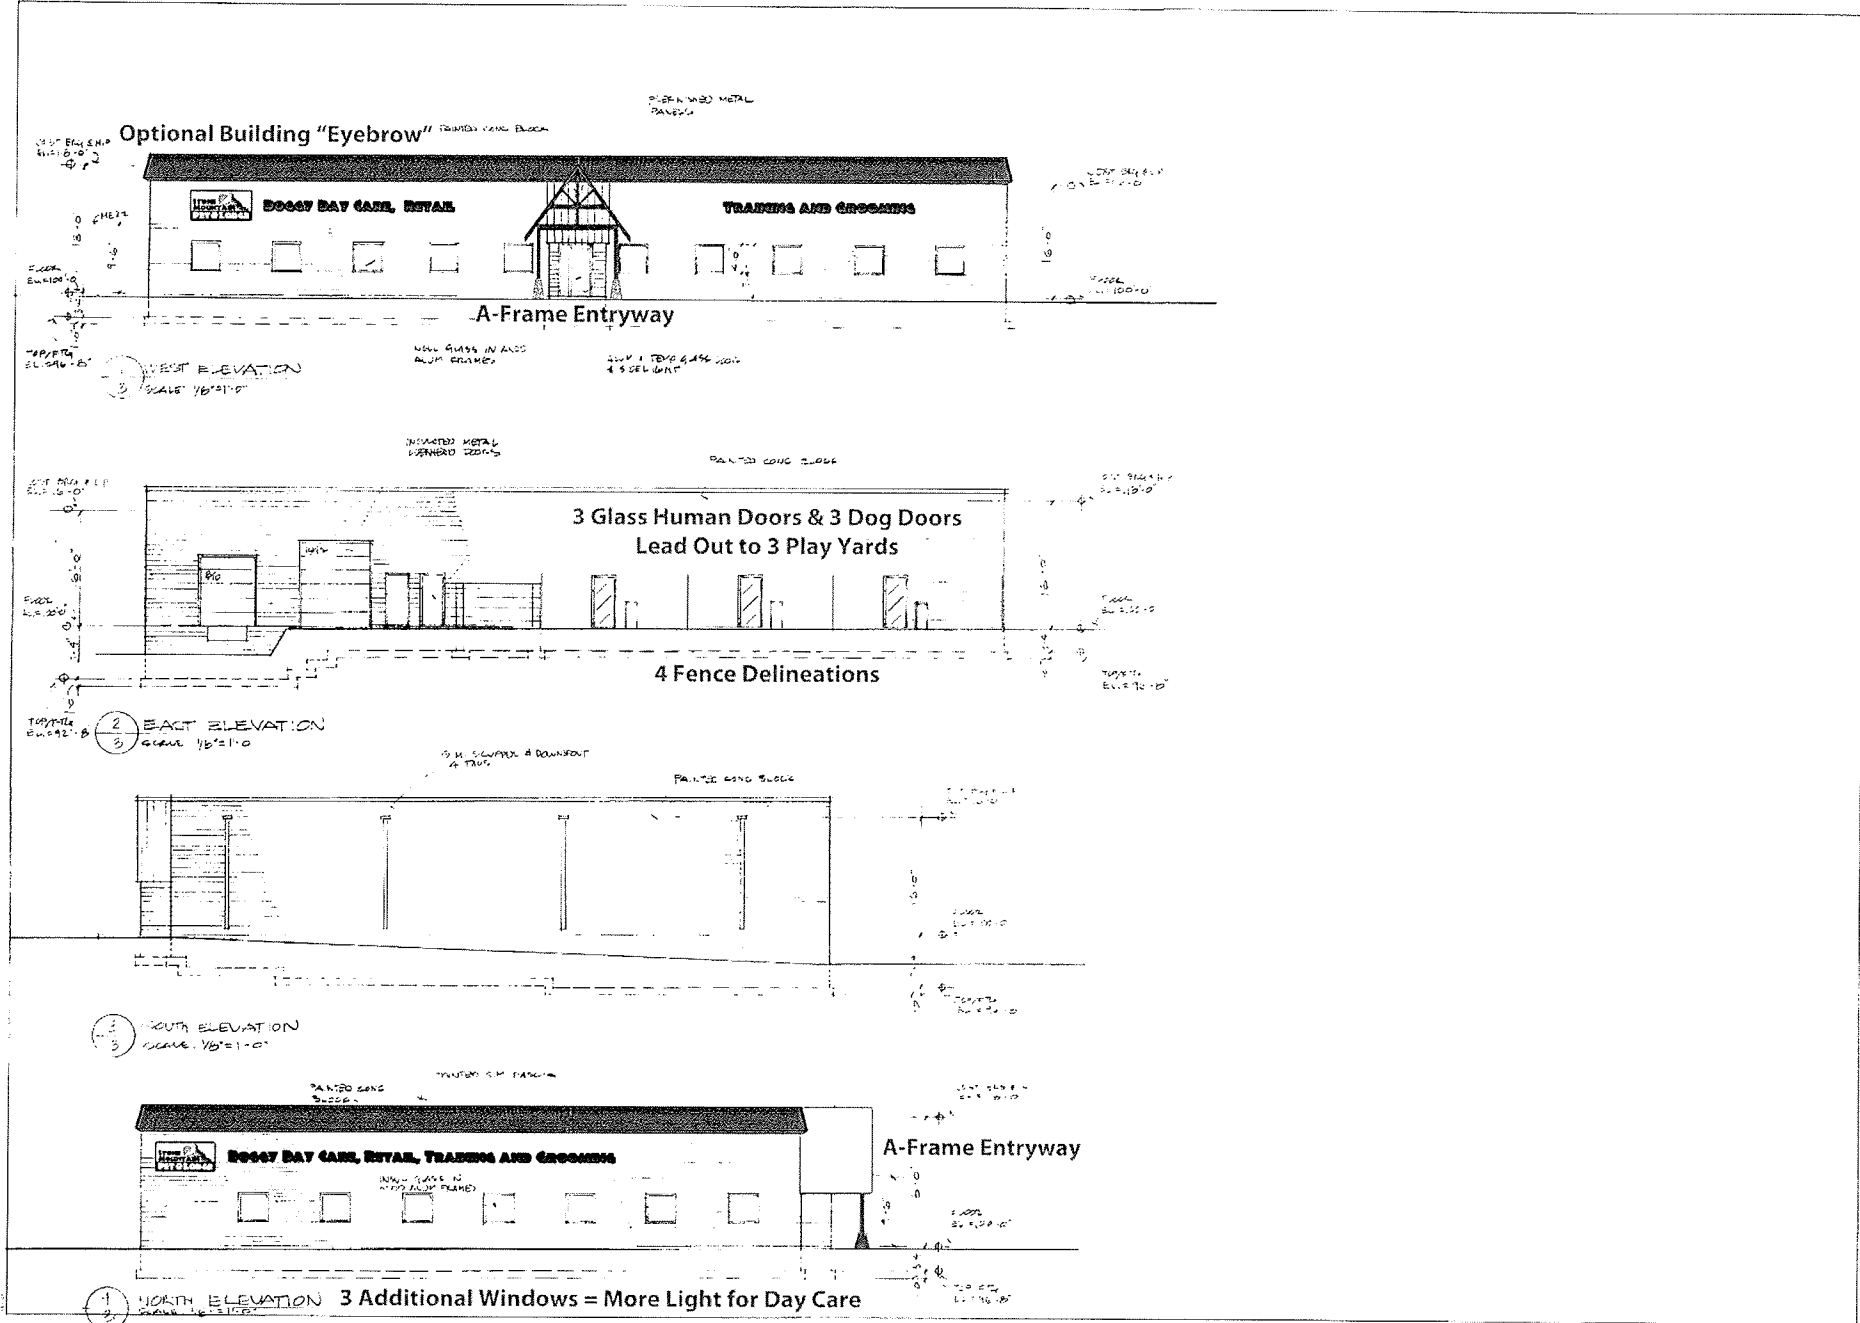

FISCHER ENGINEERING
1503083

DATE: 09-11-17
BY: JAW

SHEET: 3

FD - 92.147

FLOOR PLAN
SCALE: 1/8" = 1'-0"

MEZANINE PLAN
SCALE: 1/8" = 1'-0"

TYPICAL WALL SECTION
SCALE: 1/2" = 1'-0"

<p>PROJECT: [illegible]</p> <p>DATE: [illegible]</p> <p>SCALE: [illegible]</p>	
<p>DESIGNER: [illegible]</p> <p>DATE: [illegible]</p> <p>SCALE: [illegible]</p>	
<p>CONTRACTOR: [illegible]</p> <p>DATE: [illegible]</p> <p>SCALE: [illegible]</p>	
<p>OWNER: [illegible]</p> <p>DATE: [illegible]</p> <p>SCALE: [illegible]</p>	
<p>ARCHITECT: [illegible]</p> <p>DATE: [illegible]</p> <p>SCALE: [illegible]</p>	
<p>ENGINEER: [illegible]</p> <p>DATE: [illegible]</p> <p>SCALE: [illegible]</p>	
<p>FISCHER ENGINEERING</p>	
<p>PROJECT: [illegible]</p> <p>DATE: [illegible]</p> <p>SCALE: [illegible]</p>	
<p>2</p>	