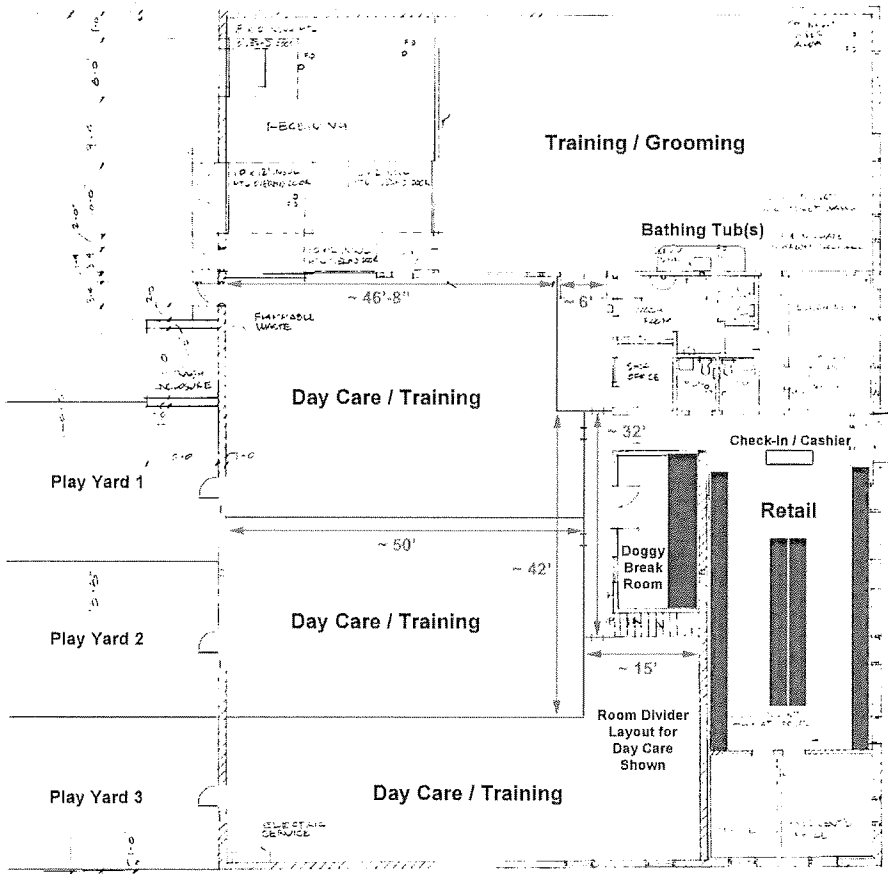

Case File No. 14-0014

Blaine Planning Department / 10801 Town Square Dr NE / Blaine, MN 55449 / (763) 785-6180

SITE PLAN
SCALE: 1" = 20.0'

1503083

1503083

SITE PLAN
SCALE: 1" = 20.0'

JANSON SYSTEMS
1017 AVENUE N.E. #300
DALLAS, TEXAS 75246
OWNER: JAMES, DANIE & MI

FISCHER ENGINEERING
1503083

DATE: 09-11-17
BY: JAW

SHEET: 3

FD - 92.147

FLOOR PLAN
SCALE: 1/8" = 1'-0"

MEZANINE PLAN
SCALE: 1/8" = 1'-0"

TYPICAL WALL SECTION
SCALE: 1/2" = 1'-0"

<p>PROJECT: [illegible]</p> <p>DATE: [illegible]</p> <p>SCALE: [illegible]</p>	
<p>DESIGNER: [illegible]</p> <p>DATE: [illegible]</p> <p>SCALE: [illegible]</p>	
<p>CONTRACTOR: [illegible]</p> <p>DATE: [illegible]</p> <p>SCALE: [illegible]</p>	
<p>OWNER: [illegible]</p> <p>DATE: [illegible]</p> <p>SCALE: [illegible]</p>	
<p>ARCHITECT: [illegible]</p> <p>DATE: [illegible]</p> <p>SCALE: [illegible]</p>	
<p>ENGINEER: [illegible]</p> <p>DATE: [illegible]</p> <p>SCALE: [illegible]</p>	
<p>FISCHER ENGINEERING</p>	
<p>PROJECT: [illegible]</p> <p>DATE: [illegible]</p> <p>SCALE: [illegible]</p>	
<p>2</p>	