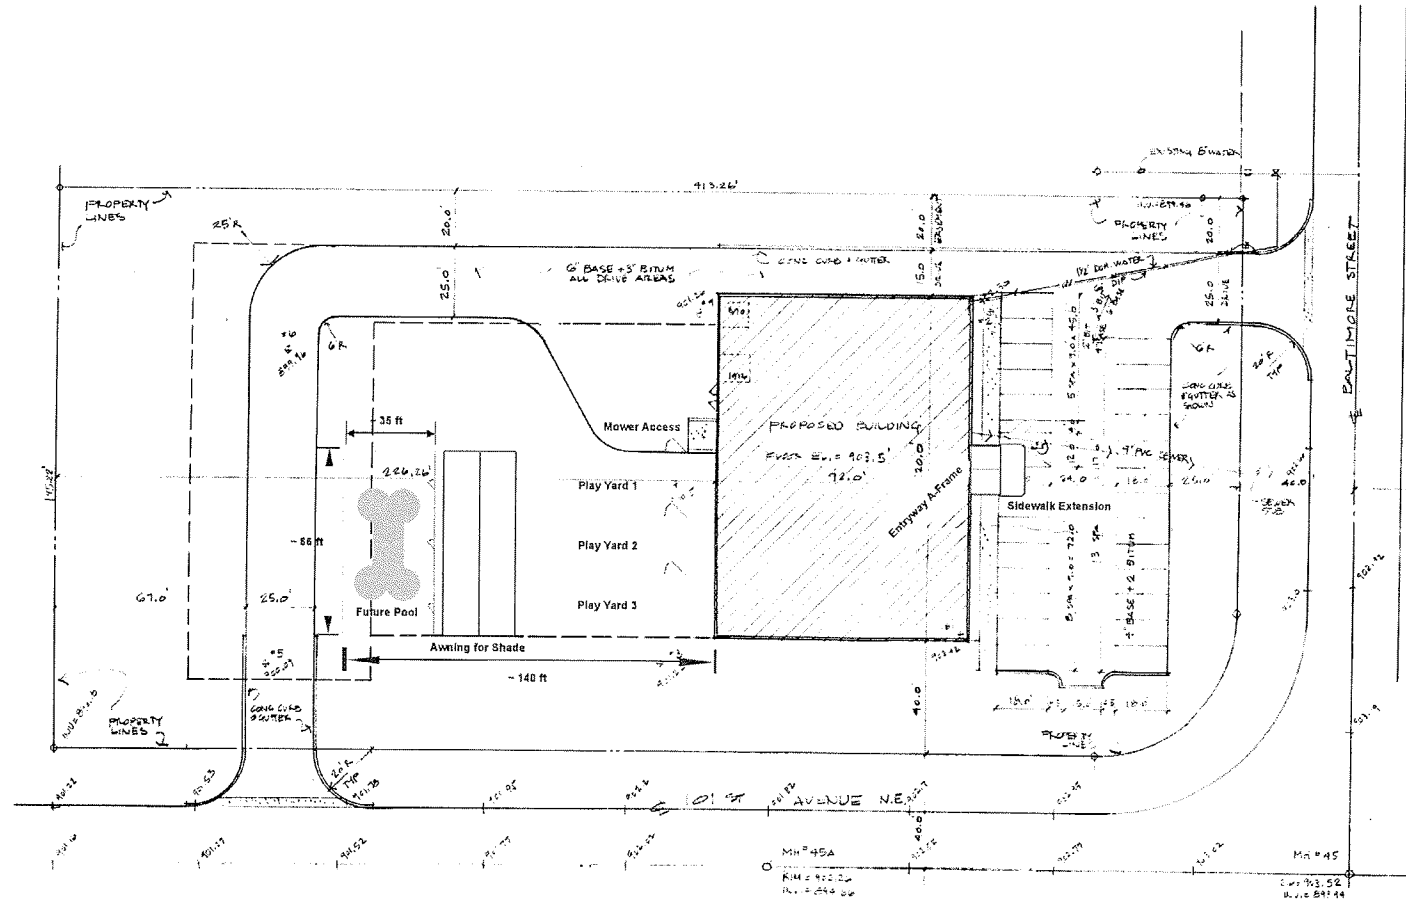

Case File No. 14-0014

Blaine Planning Department / 10801 Town Square Dr NE / Blaine, MN 55449 / (763) 785-6180

SITE PLAN
SCALE: 1" = 20.0'

1503083

1503083

SITE PLAN
SCALE: 1" = 20.0'

JANSON SYSTEMS
1017 AVENUE N.E. #300
DALLAS, TEXAS 75246
OWNER: JAMES, DANIE & MI

FISCHER ENGINEERING
1503083

DATE: 09-11-17
BY: JAW

SHEET: 3

FD - 92.147

FLOOR PLAN
SCALE: 1/8" = 1'-0"

MEZANINE PLAN
SCALE: 1/8" = 1'-0"

TYPICAL WALL SECTION
SCALE: 1/2" = 1'-0"

<p>PROJECT: [illegible]</p> <p>DATE: [illegible]</p> <p>SCALE: [illegible]</p>	
<p>DESIGNER: [illegible]</p> <p>DATE: [illegible]</p> <p>SCALE: [illegible]</p>	
<p>CONTRACTOR: [illegible]</p> <p>DATE: [illegible]</p> <p>SCALE: [illegible]</p>	
<p>OWNER: [illegible]</p> <p>DATE: [illegible]</p> <p>SCALE: [illegible]</p>	
<p>ARCHITECT: [illegible]</p> <p>DATE: [illegible]</p> <p>SCALE: [illegible]</p>	
<p>ENGINEER: [illegible]</p> <p>DATE: [illegible]</p> <p>SCALE: [illegible]</p>	
<p>FISCHER ENGINEERING</p>	
<p>PROJECT: [illegible]</p> <p>DATE: [illegible]</p> <p>SCALE: [illegible]</p>	
<p>2</p>	