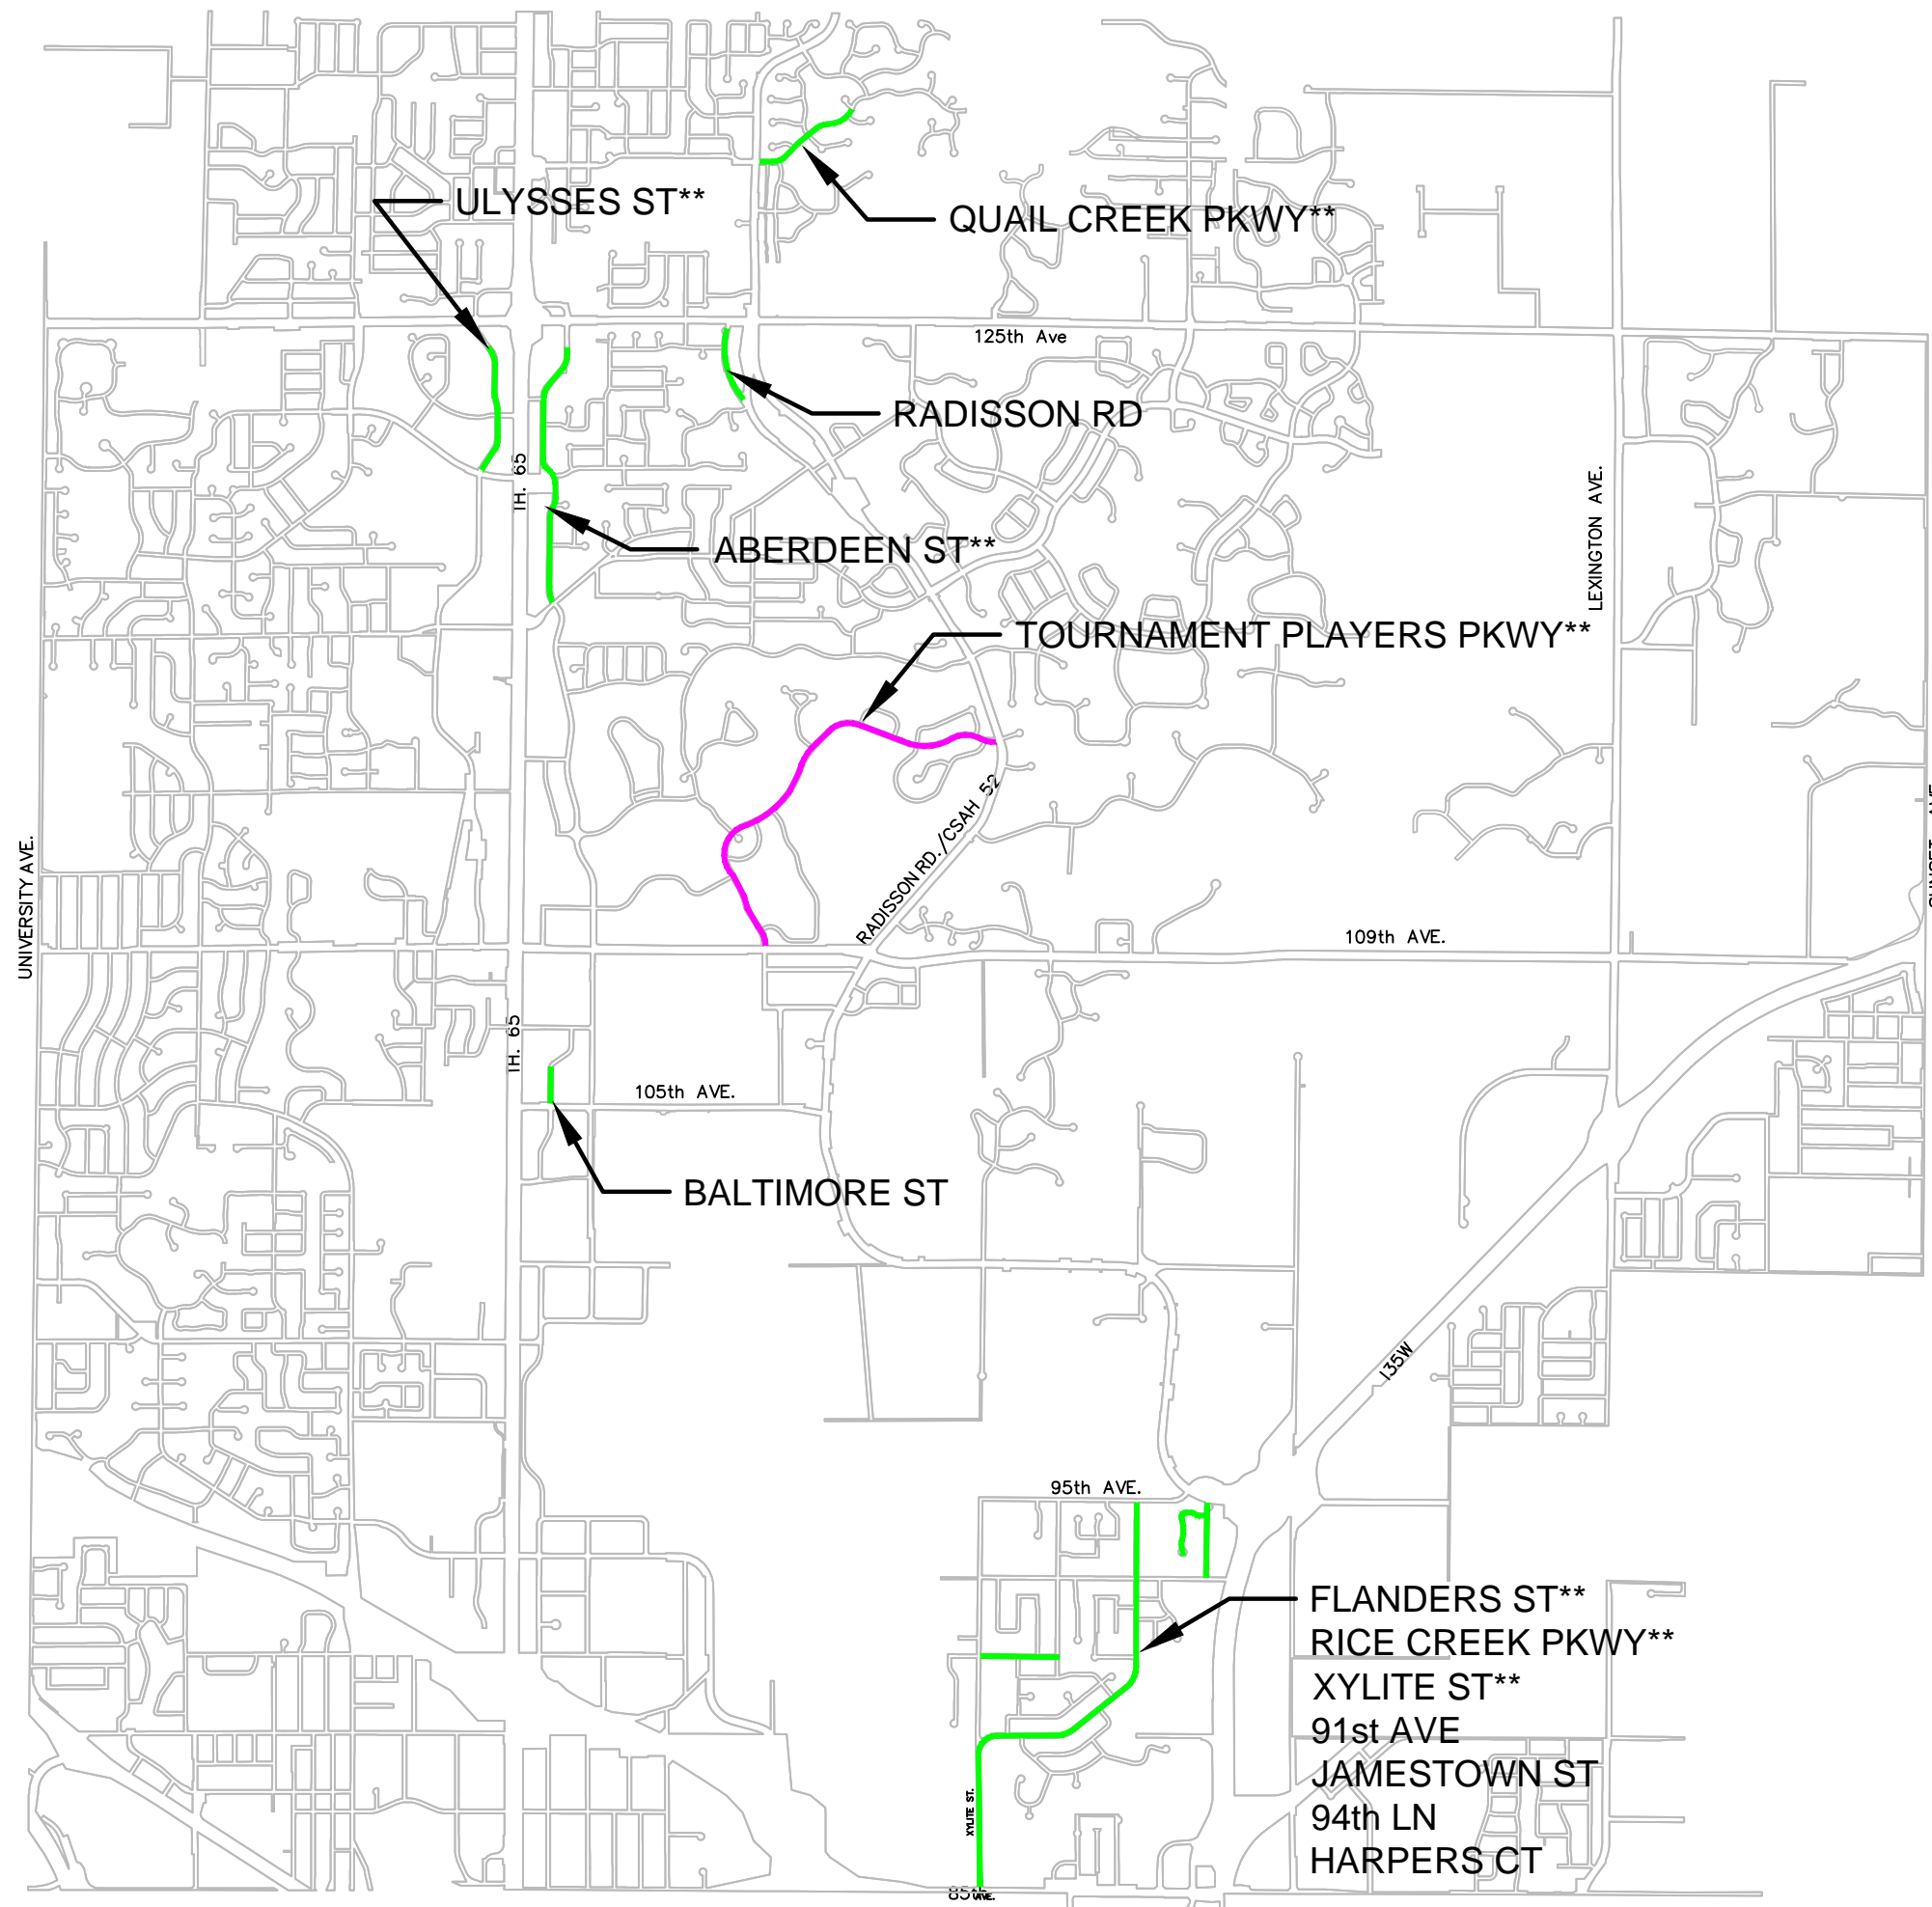

2019 STREET RECONSTRUCTIONS CITY PROJ. NO. 19-07 PROJECT MAP

LEGEND

-  TO BE CONSTRUCTED IN 2020
-  TO BE CONSTRUCTED IN 2019
- ** - DENOTES STATE AID ROUTE

ENGINEERING DEPARTMENT
10801 Town Square Drive, Blaine, Minnesota 55449
Phone (763) 785-6172