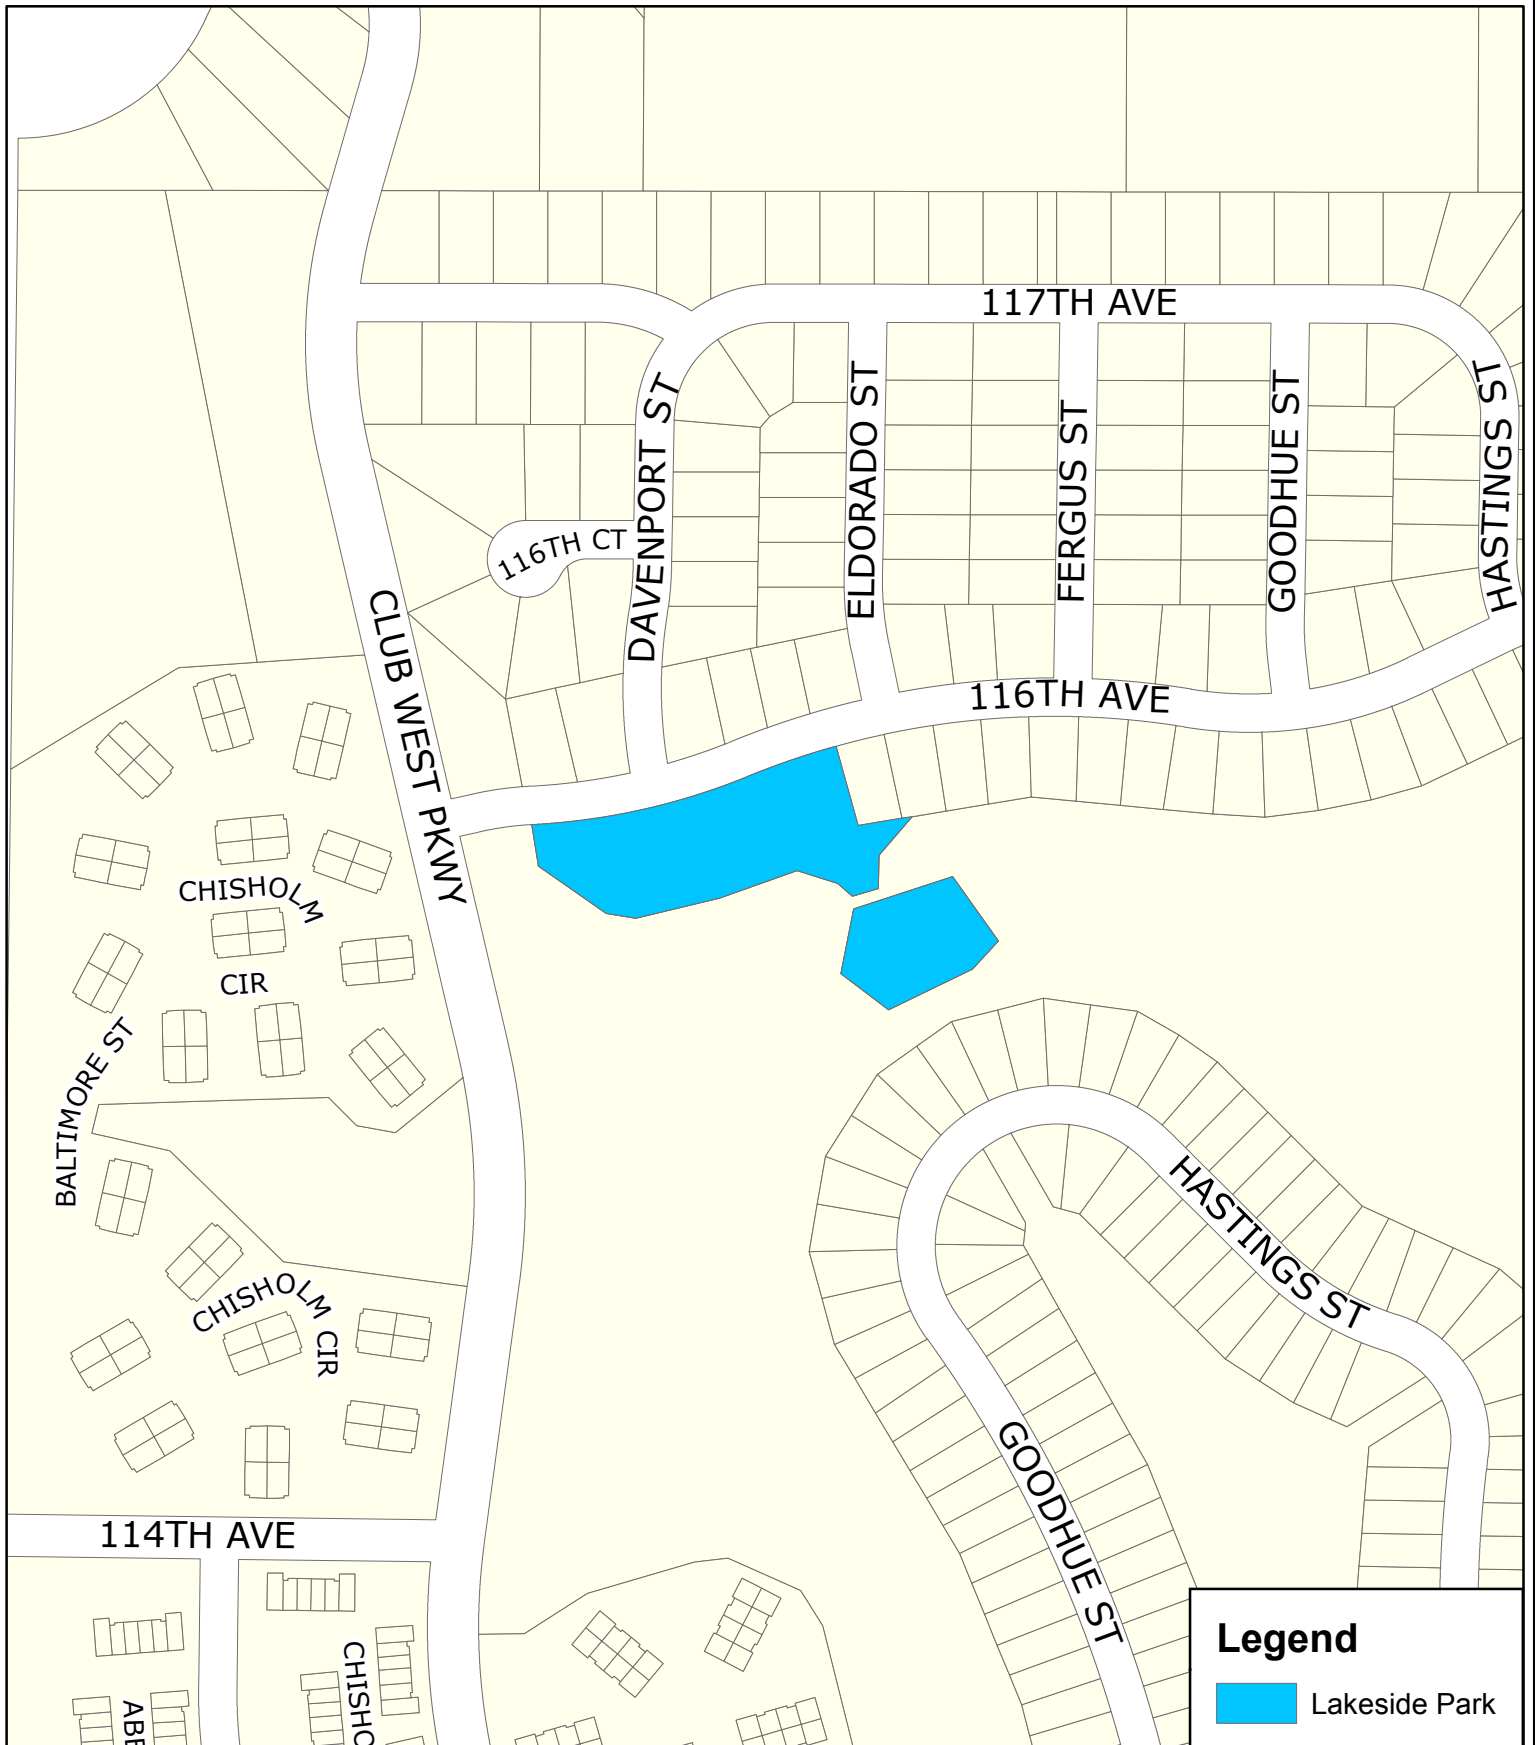

# PARK ORDINANCE UPDATES

**Lakeside Park - 1556 116th Ave**

PIN: (17-31-23-12-0062 / 17-31-23-11-0094)

Map Date: 11/2/2015