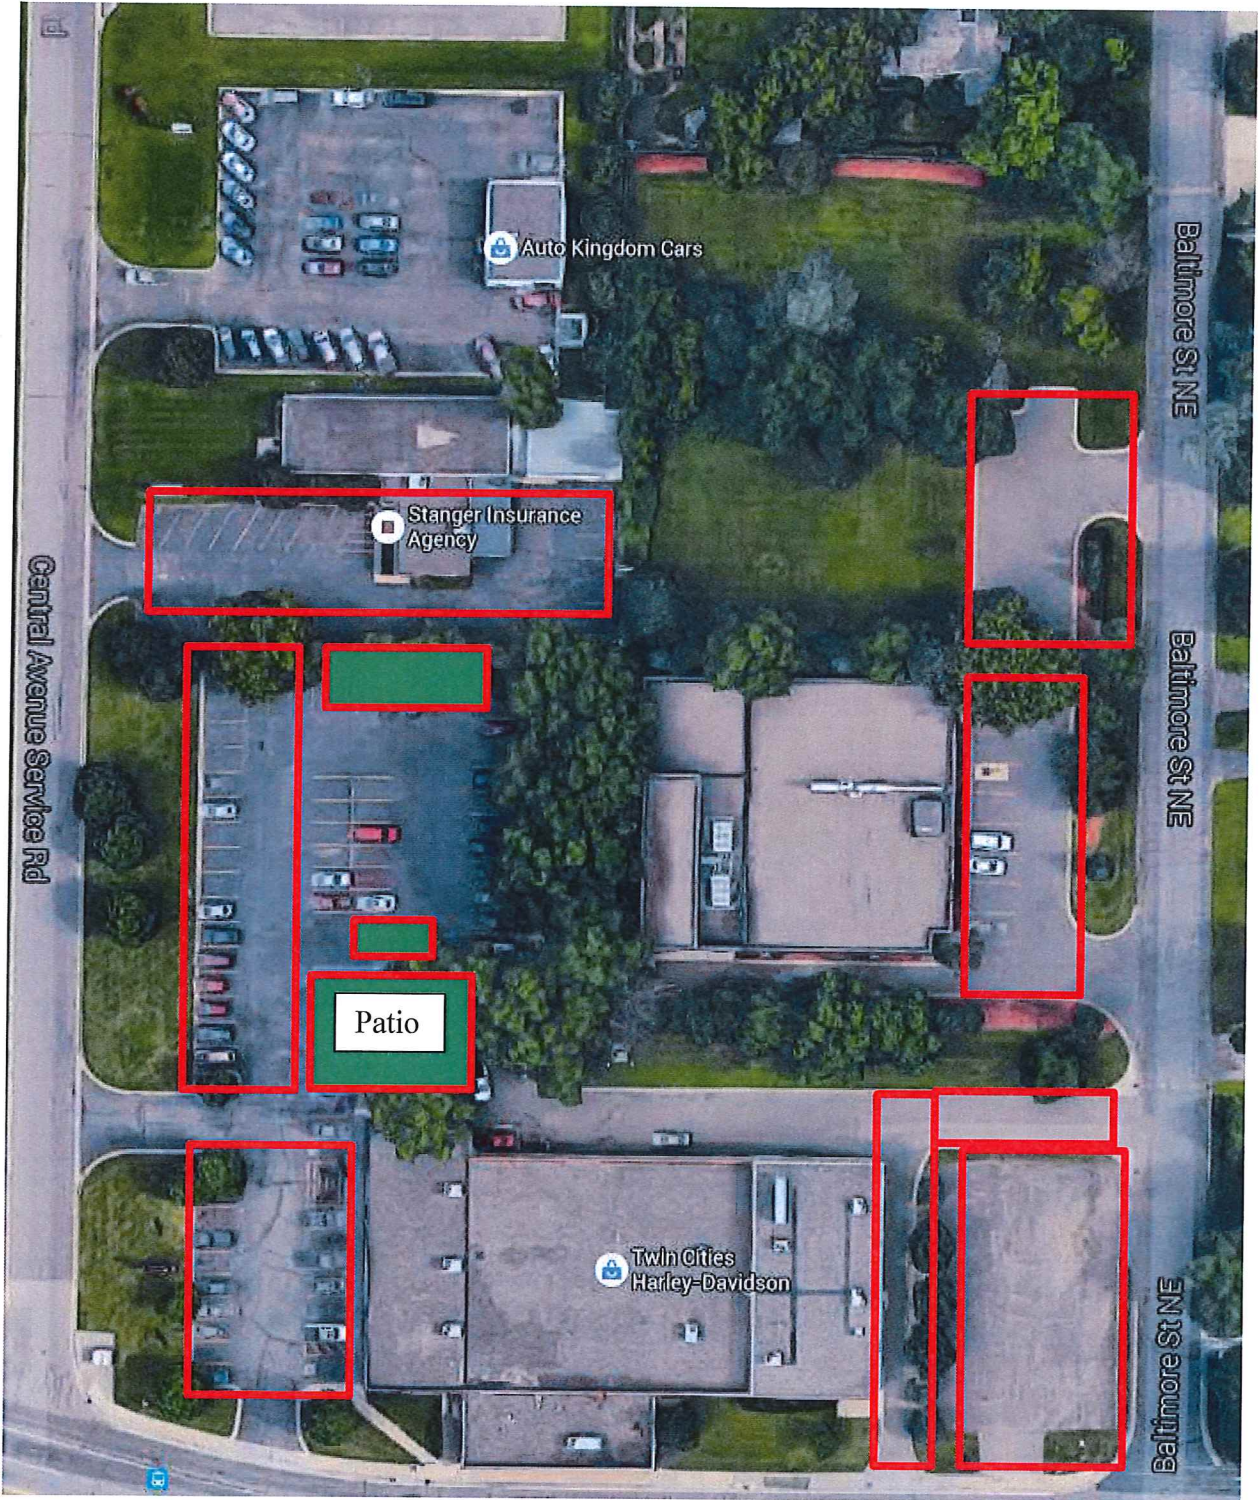

SATURDAY MAY 21ST, 2016

EVENT SCHEDULE

FOOD SERVED 11 A.M. TO 5 P.M.

\$2 BEERS SERVED 12 P.M. TO 4 P.M.

LIVE MUSIC 1 P.M. TO 5 P.M.

PUB & GRUB

• FOOD AND BEER • • GEAR ON SALE • • LIVE MUSIC •

FOOD AND BEER SOLD BY
ROUTE 65 PUB AN GRUB

15% OFF CLEANING SUPPLIES,
FUNCTIONAL JACKETS,
EYEWEAR AND BOOTS

LIVE MUSIC PERFORMED
BY WILD HAWK BAND

Map

Generated with the GeoMOOSE Printing Utilities

Auto Kingdom Cars

Stanger Insurance Agency

Patio

Twin Cities Harley-Davidson

Bike Parking

Bike Parking

Food
and
Beer

40' X 20' Tent

Band

Music North Going

Patio

Parking