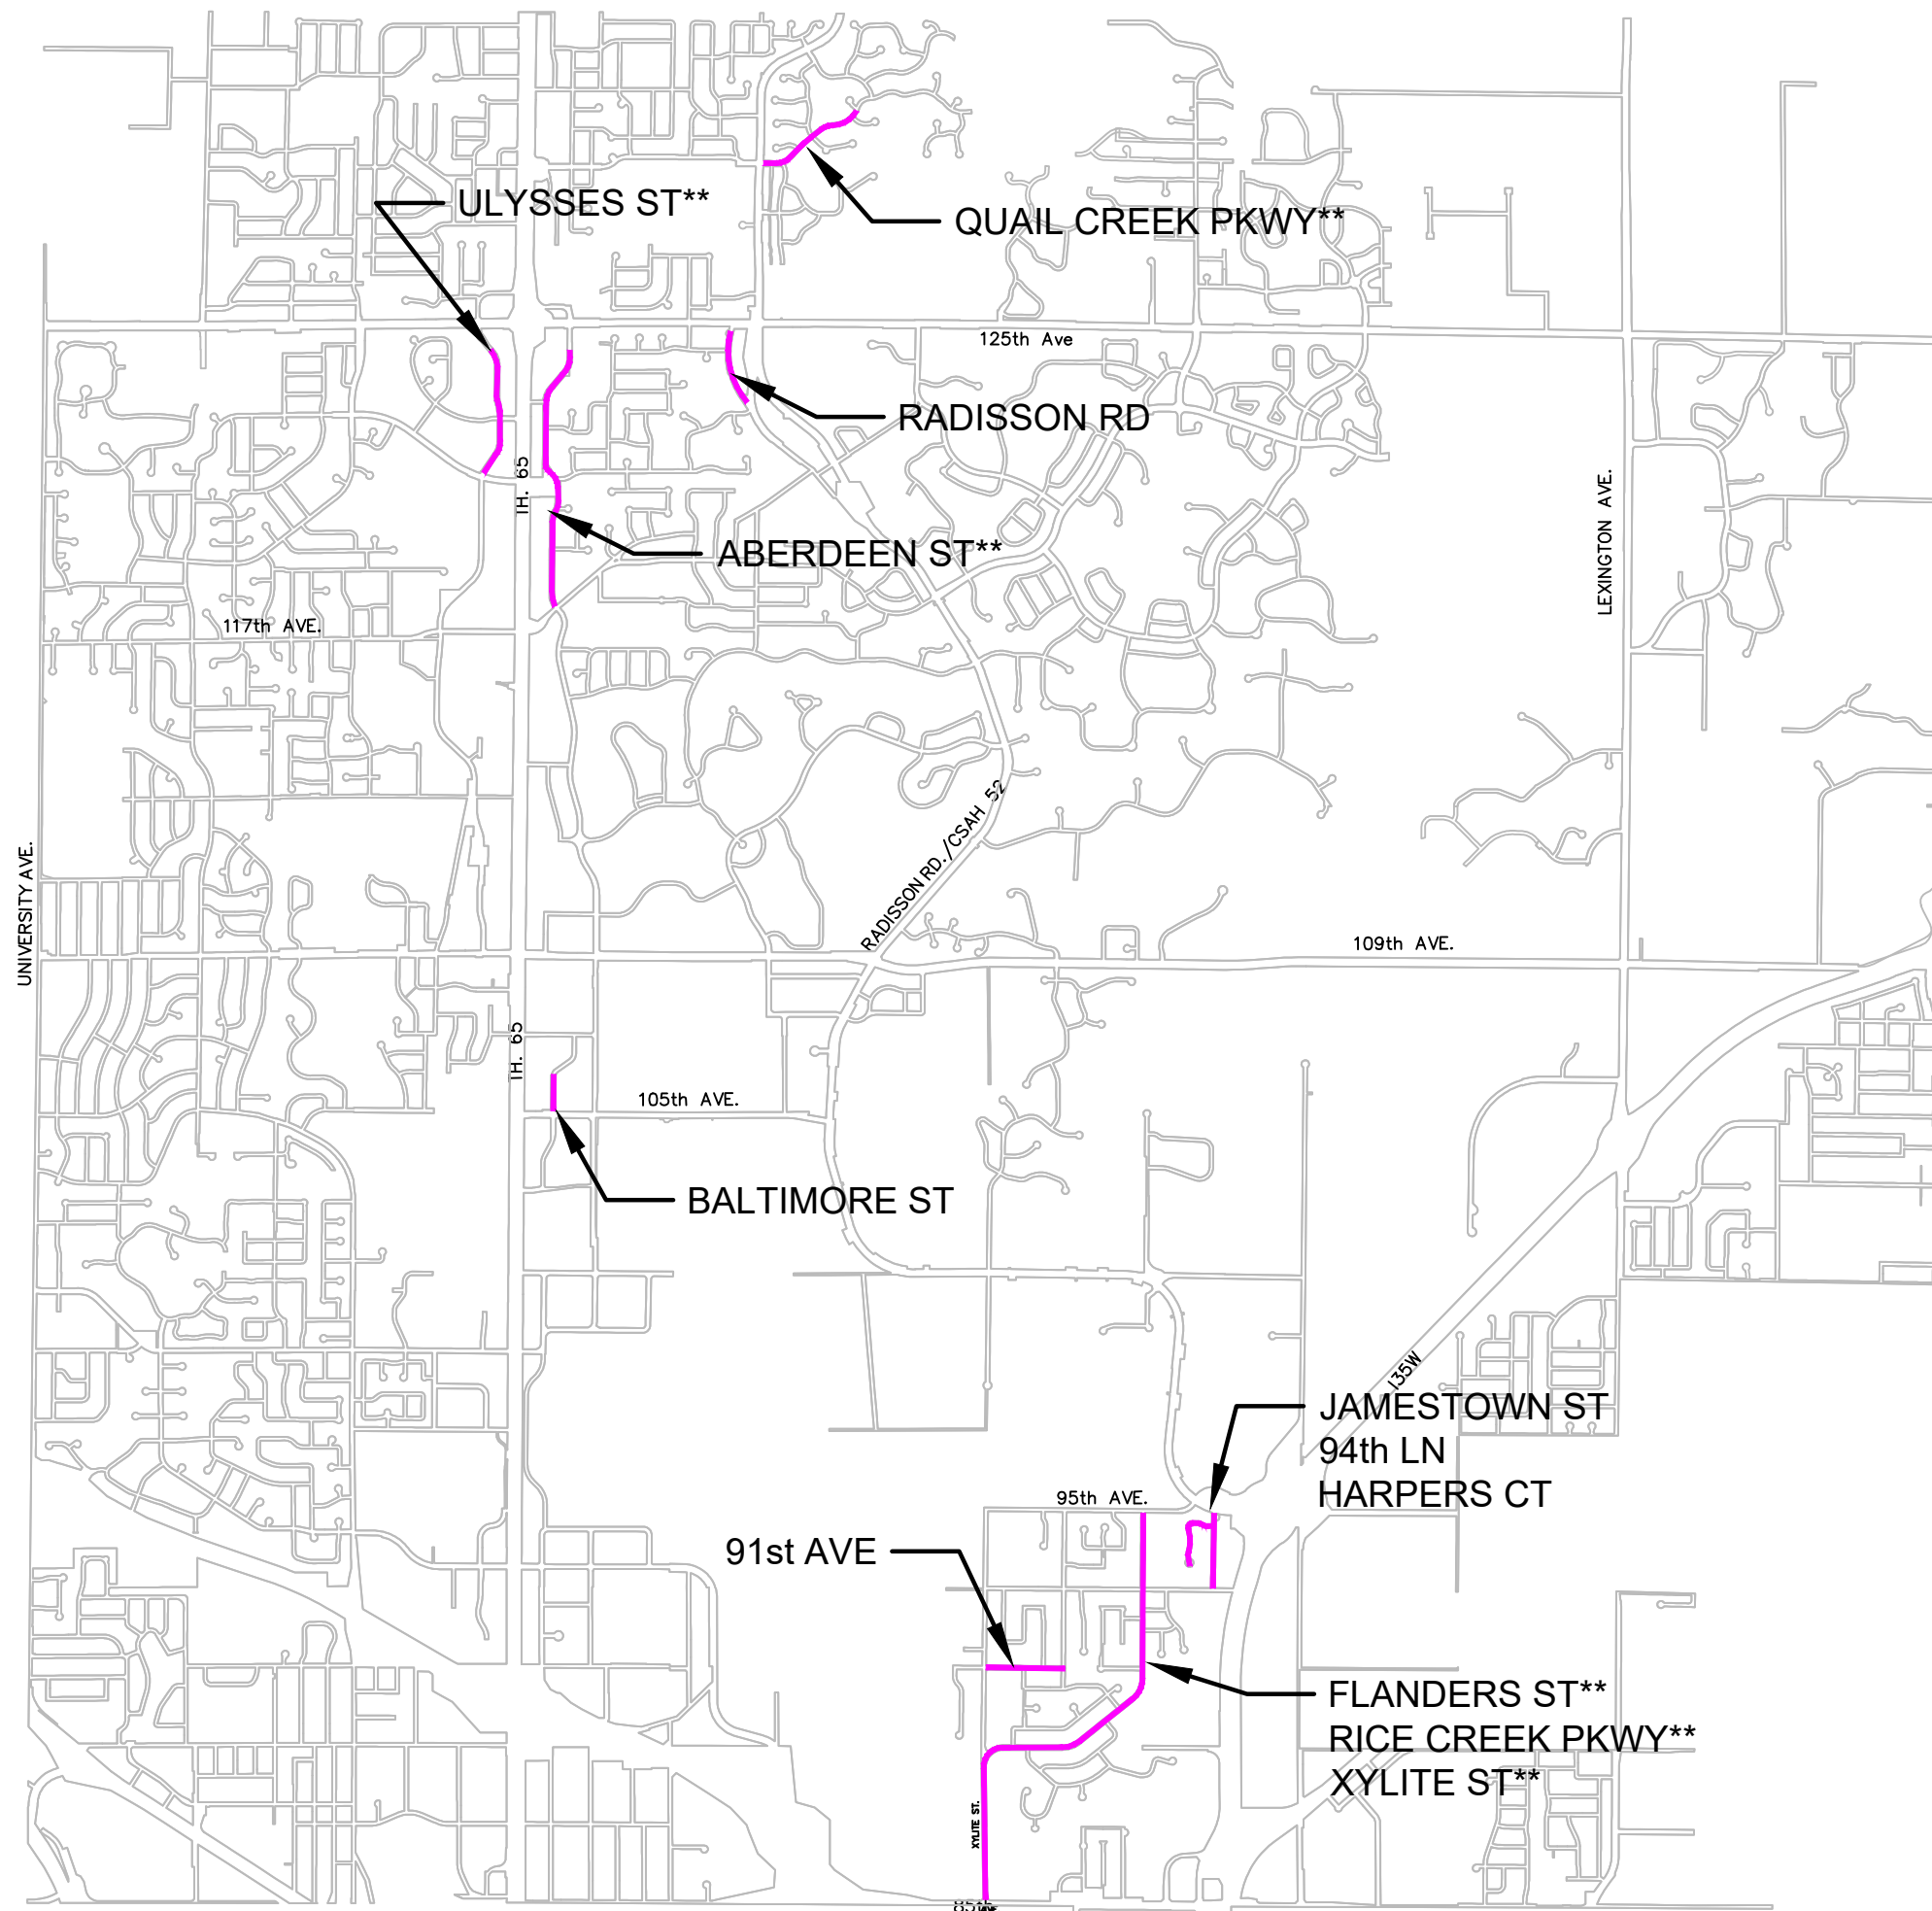

2020 STREET RECONSTRUCTIONS CITY PROJ. NO. 19-07 PROJECT MAP

LEGEND

 CONSTRUCTED IN 2020

** - DENOTES STATE AID ROUTE

ENGINEERING DEPARTMENT
10801 Town Square Drive, Blaine, Minnesota 55449
Phone (763) 785-6172