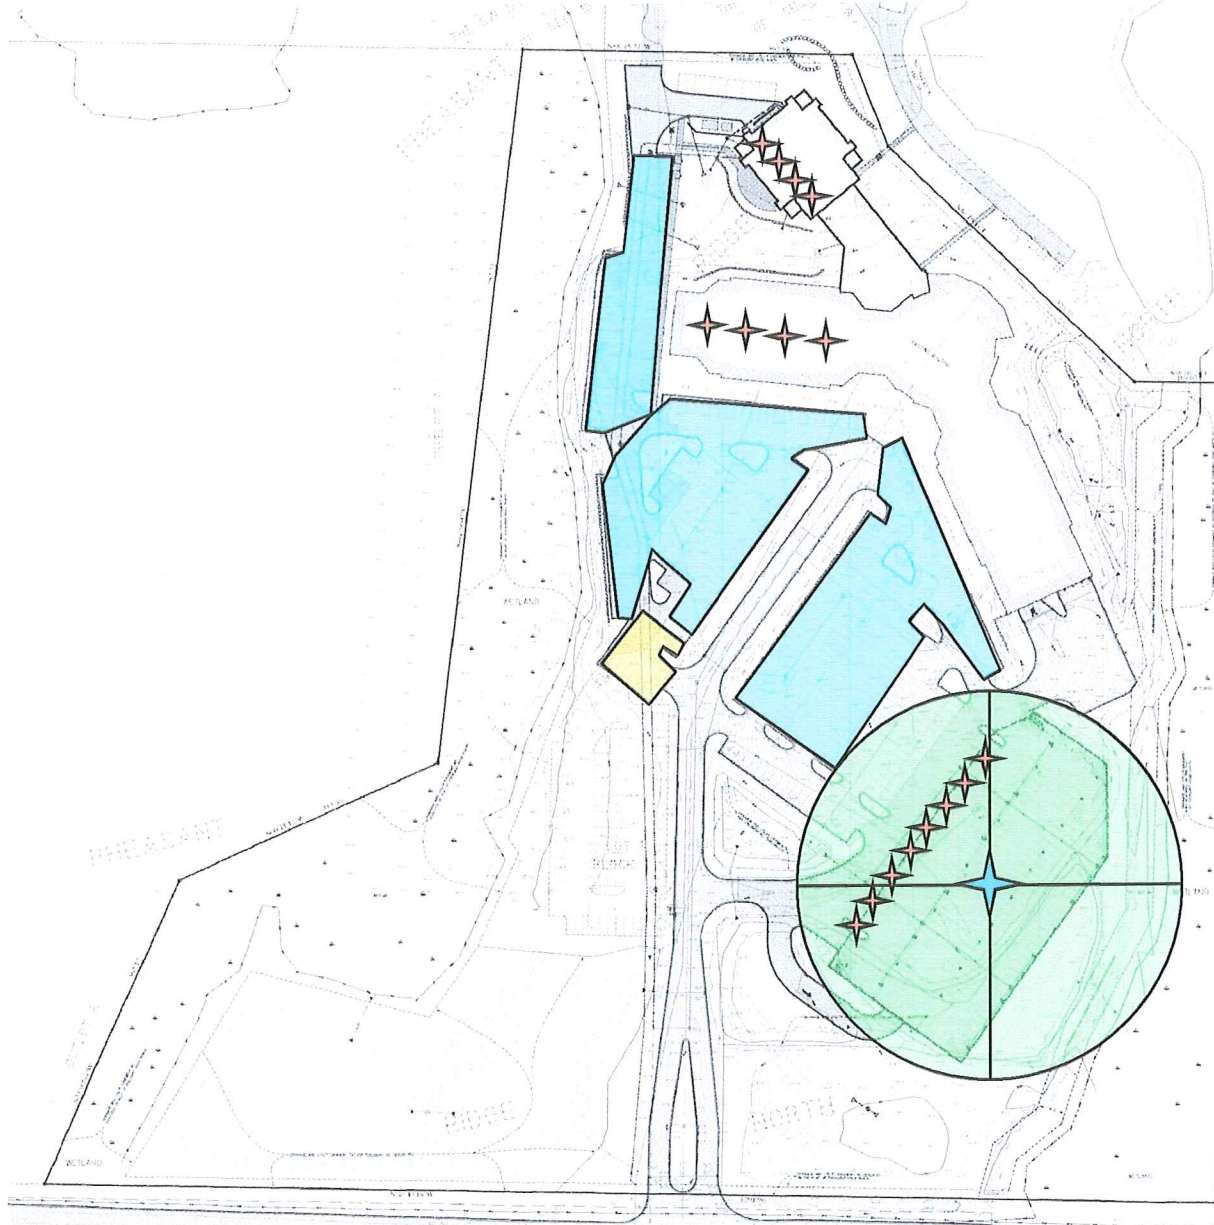

Infinite Campus
December 31, 2016

Maximum Shell Size: 4"
NFPA 1123 Radius Fallout Zone: 280 ft

★ UN0431, Articles, pyrotechnic firing locations
NFPA 1126
Safety distance: 50 ft radius

 **RES Specialty Pyrotechnics**
MAGIC IN THE AIR

 Spectators  Parking  Shoot site  Fallout zone 