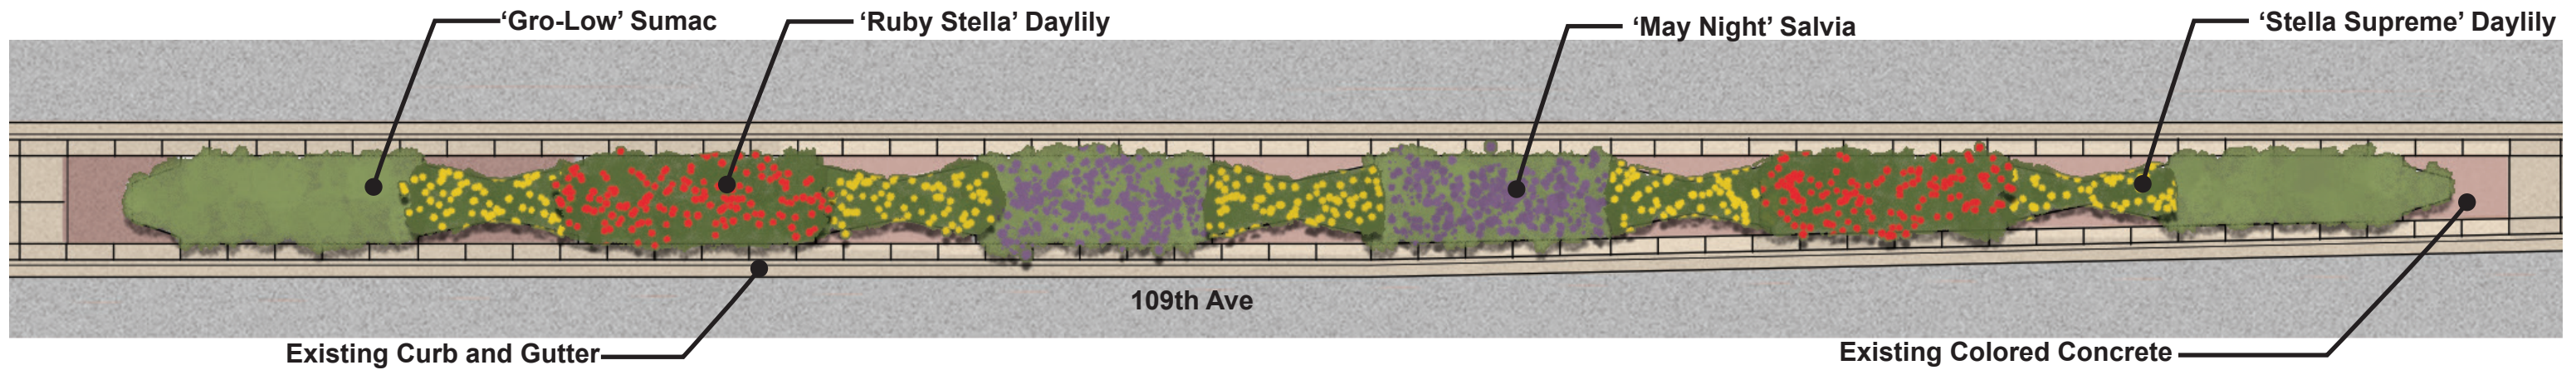

GRO-LOW SUMAC
Rhus aromatica 'Gro-Low'
Height: 24"
(Summer Color)

(Fall Color)

STELLA SUPREME DAYLILY
Hemerocallis 'Stella Supreme'
Height: 18"

RUBY STELLA DAYLILY
Hemerocallis 'Ruby Stella'
Height: 18"

'MAY NIGHT' SALVIA
Salvia sylvestris 'May Night'
Height: 18"

LANDSCAPE CONCEPT 4

109th / Radisson Ave. Medians
Blaine, Minnesota

November 29, 2018 | WSB Project number: 013018-000

LANDSCAPE CONCEPT 4

109th / Radisson Ave. Medians
Blaine, Minnesota

November 29, 2018 | WSB Project number: 013018-000