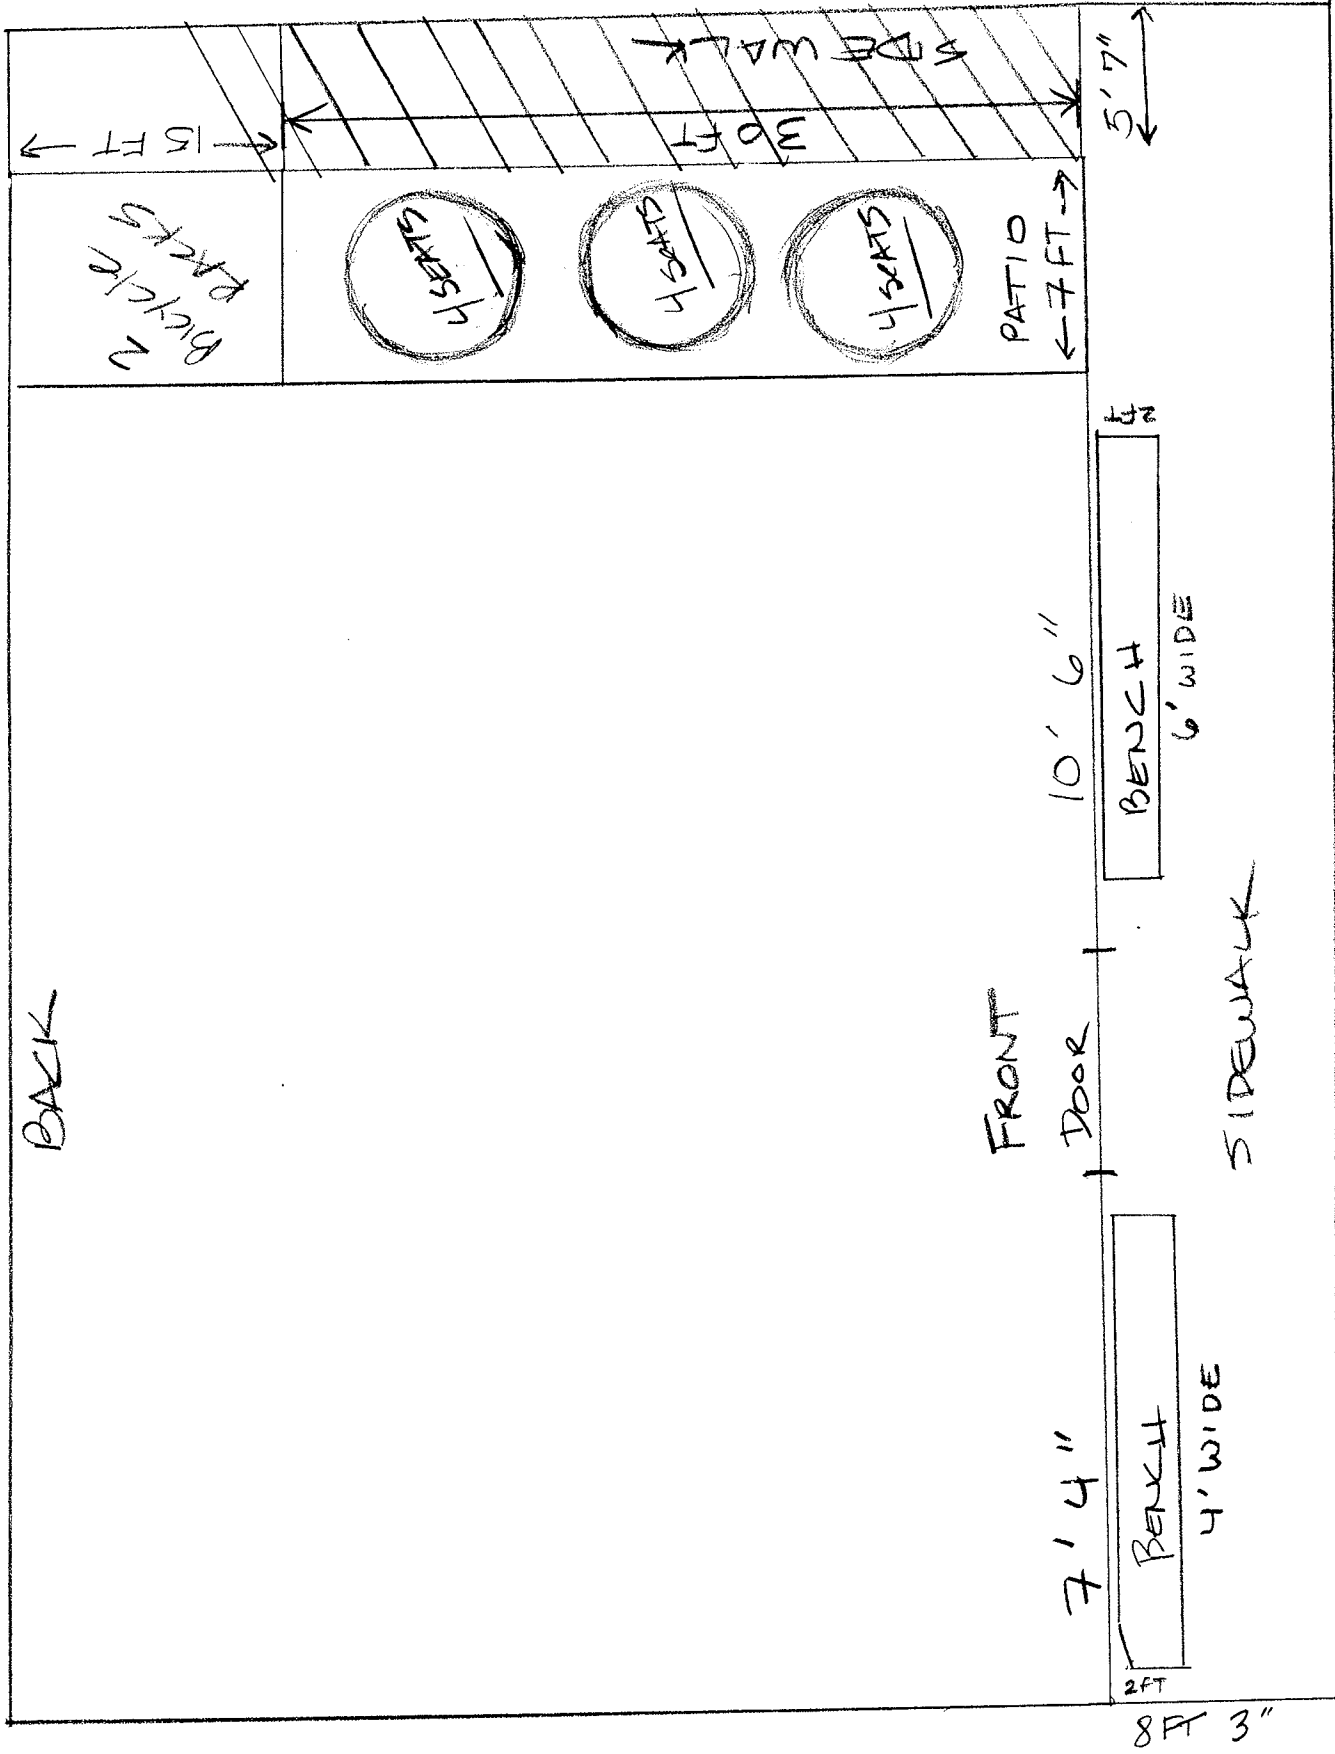

Yogurt Sundae, LLC
 12410 Aberdeen St. N.E.
 Blaine, MN 55449

TABLES - 3FT WIDE DIAMETER
 BENCH - 2FT WIDE X 4FT LONG
 Bike racks - APPROX. 2FT WIDE X 3' LONG

OVER 50+ PARKING SLOTS AVAILABLE