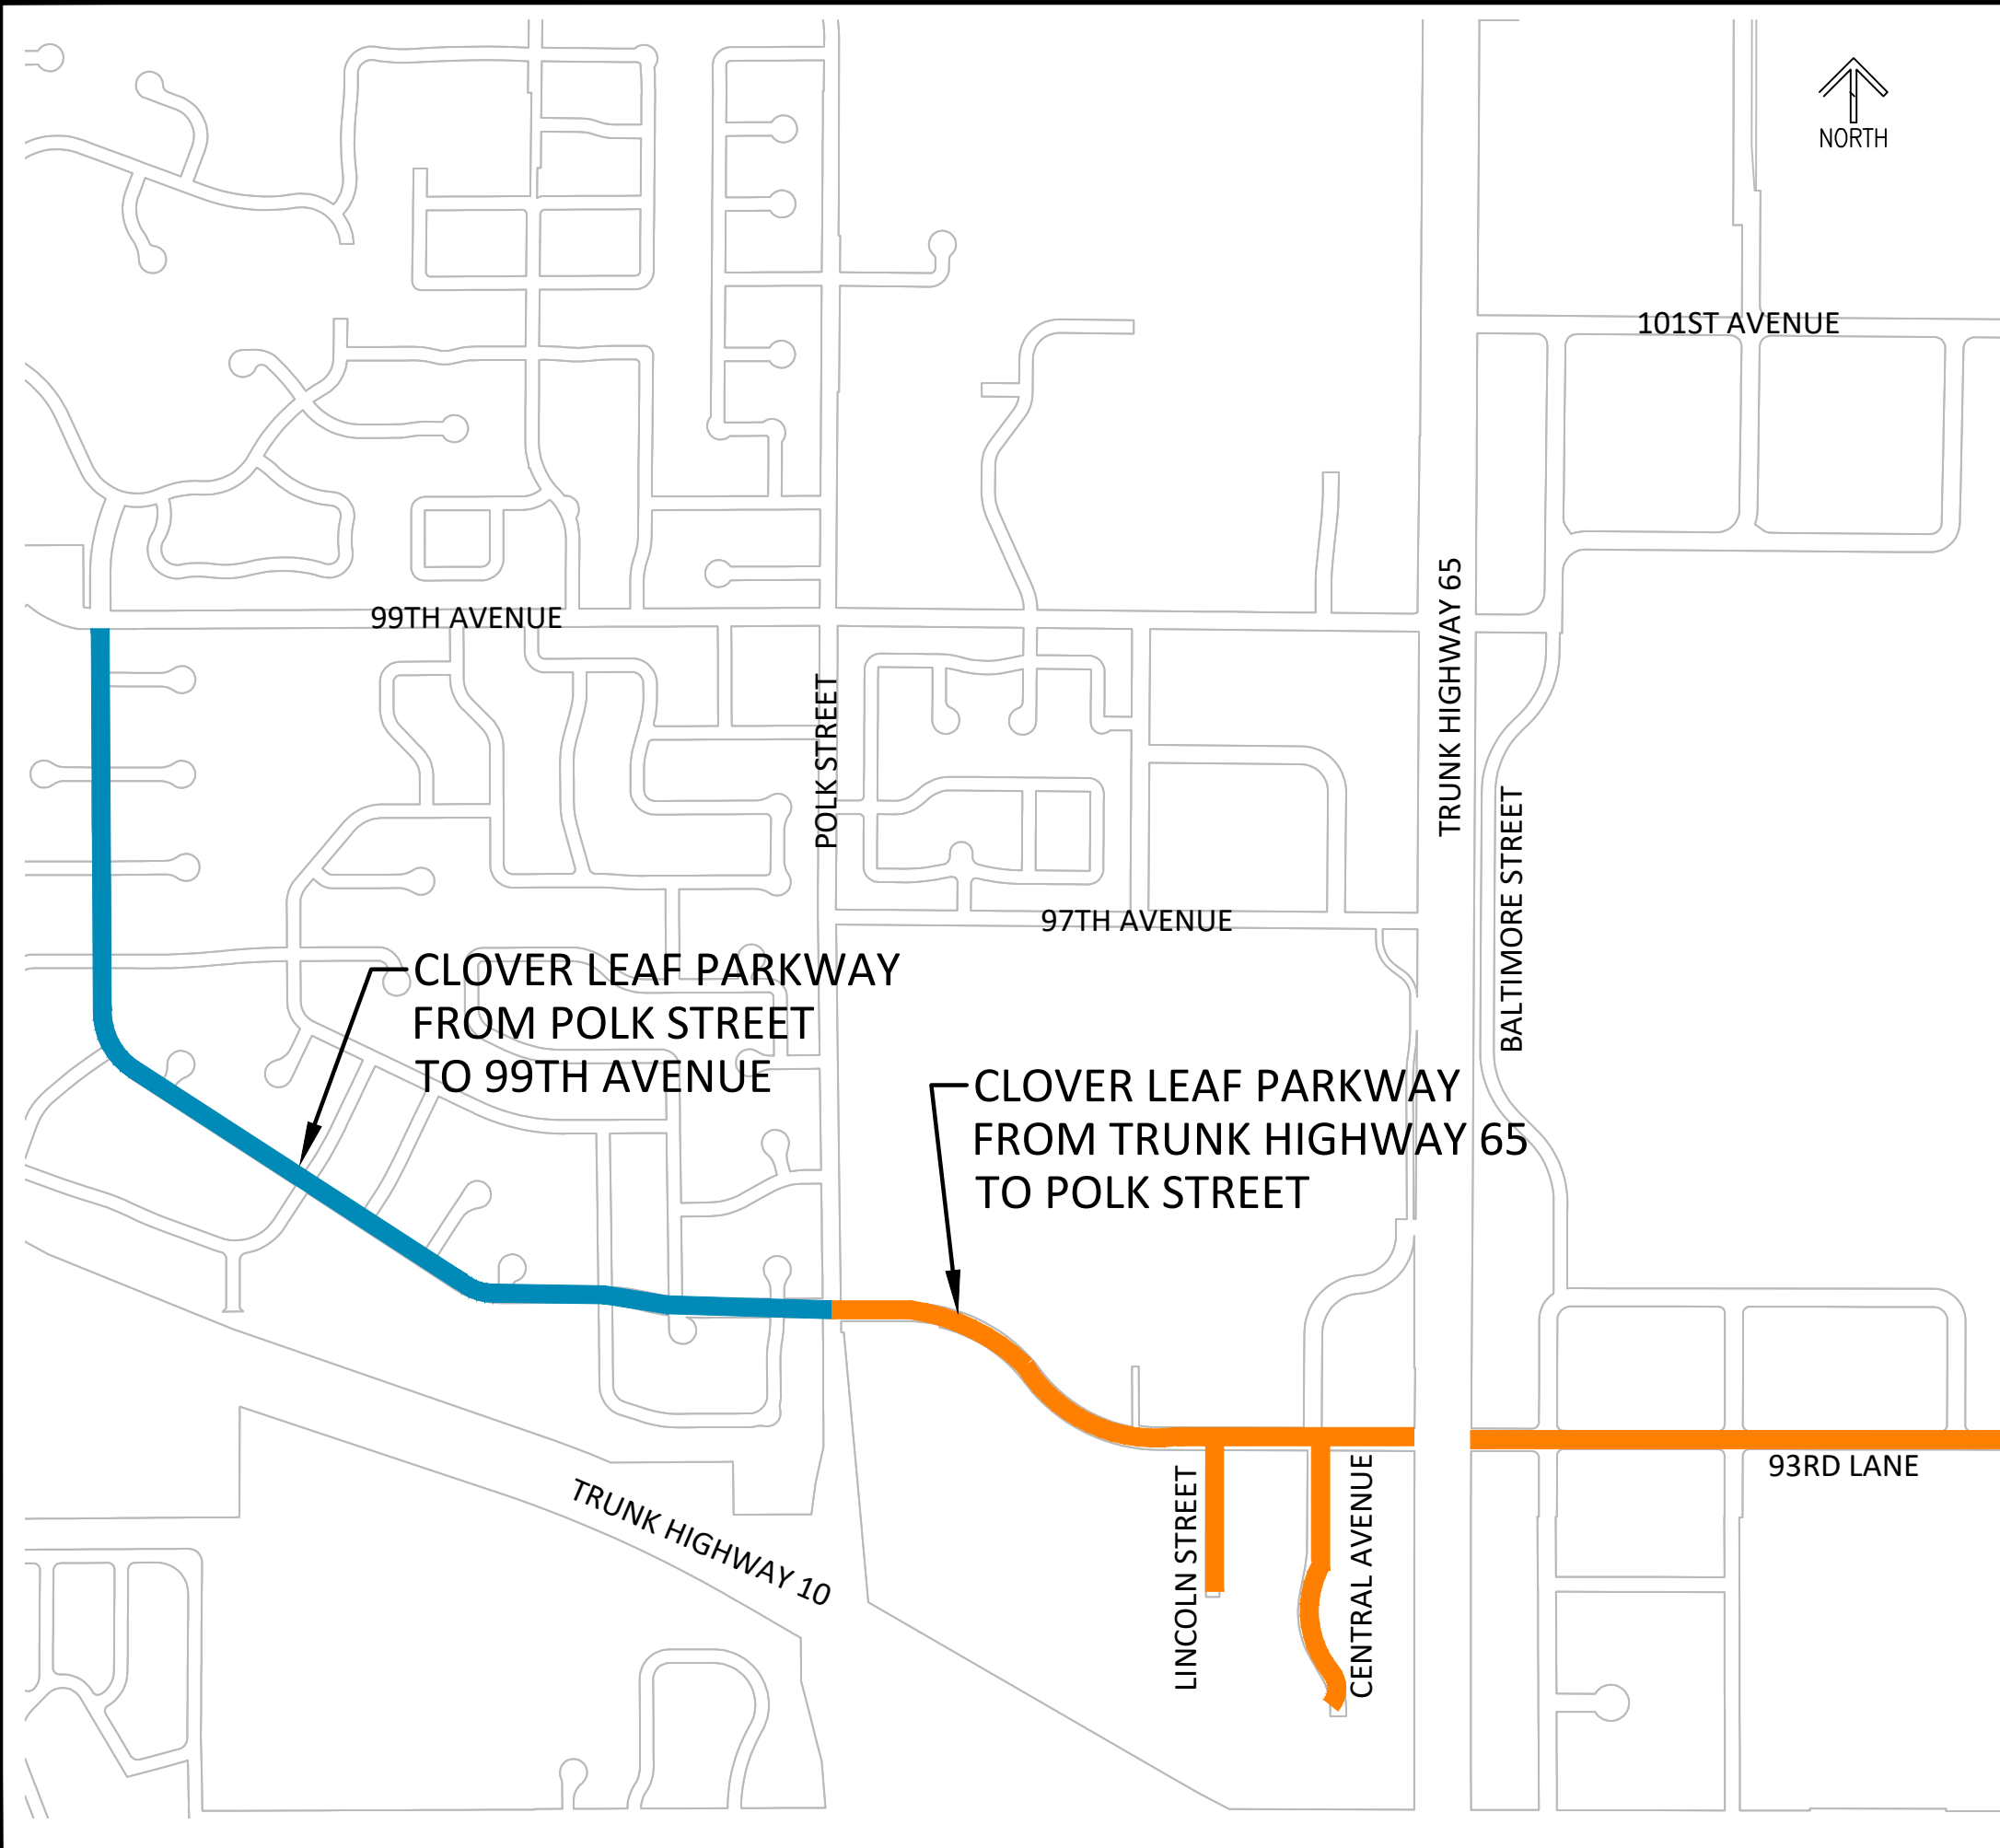

# CLOVER LEAF PARKWAY AREA RECONSTRUCTIONS PROJECT LOCATION MAP

CITY PROJ. NO. 18-18

-  RECONSTRUCTED IN 2020
-  RECONSTRUCTED IN 2019

CLOVER LEAF PARKWAY  
FROM POLK STREET  
TO 99TH AVENUE

CLOVER LEAF PARKWAY  
FROM TRUNK HIGHWAY 65  
TO POLK STREET

City of Blaine