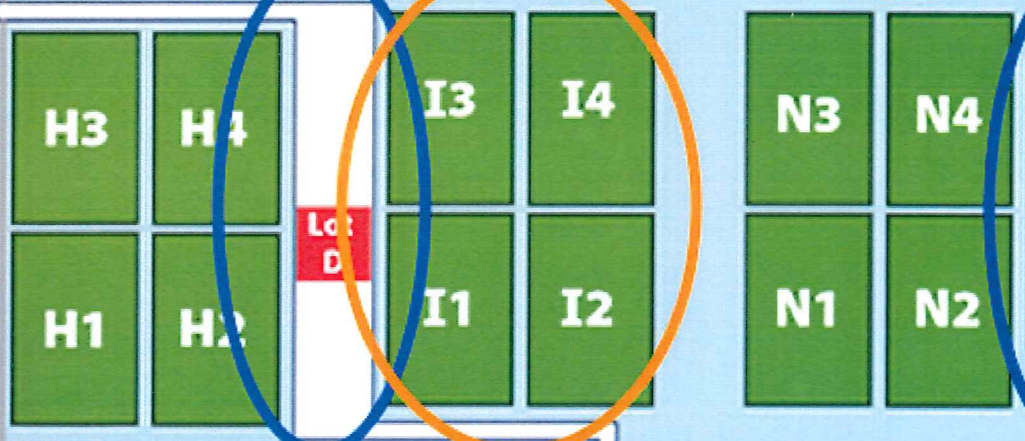

109th AVE

105th AVE

DAVENPORT RD

BRIDGECREEK RD

Lot 1

Lot 1