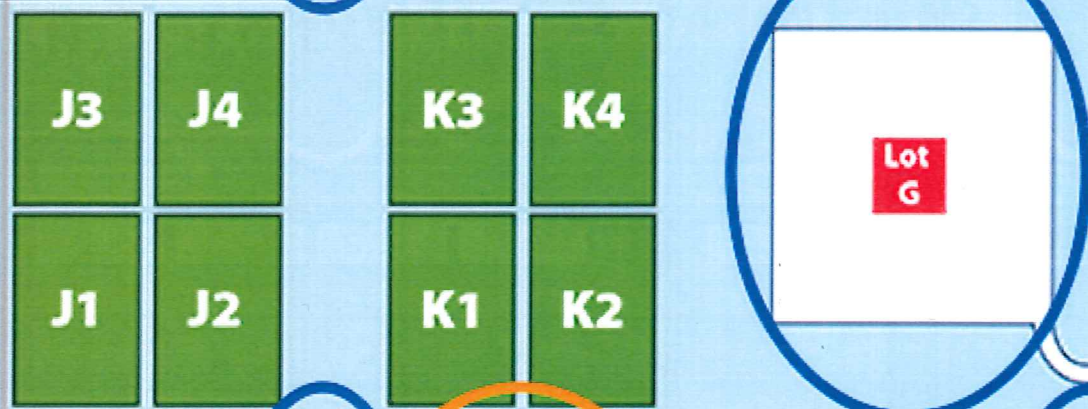

109th AVE

105th AVE

DAVENPORT RD

BRIDGECREEK RD

Lot 1

Lot 1