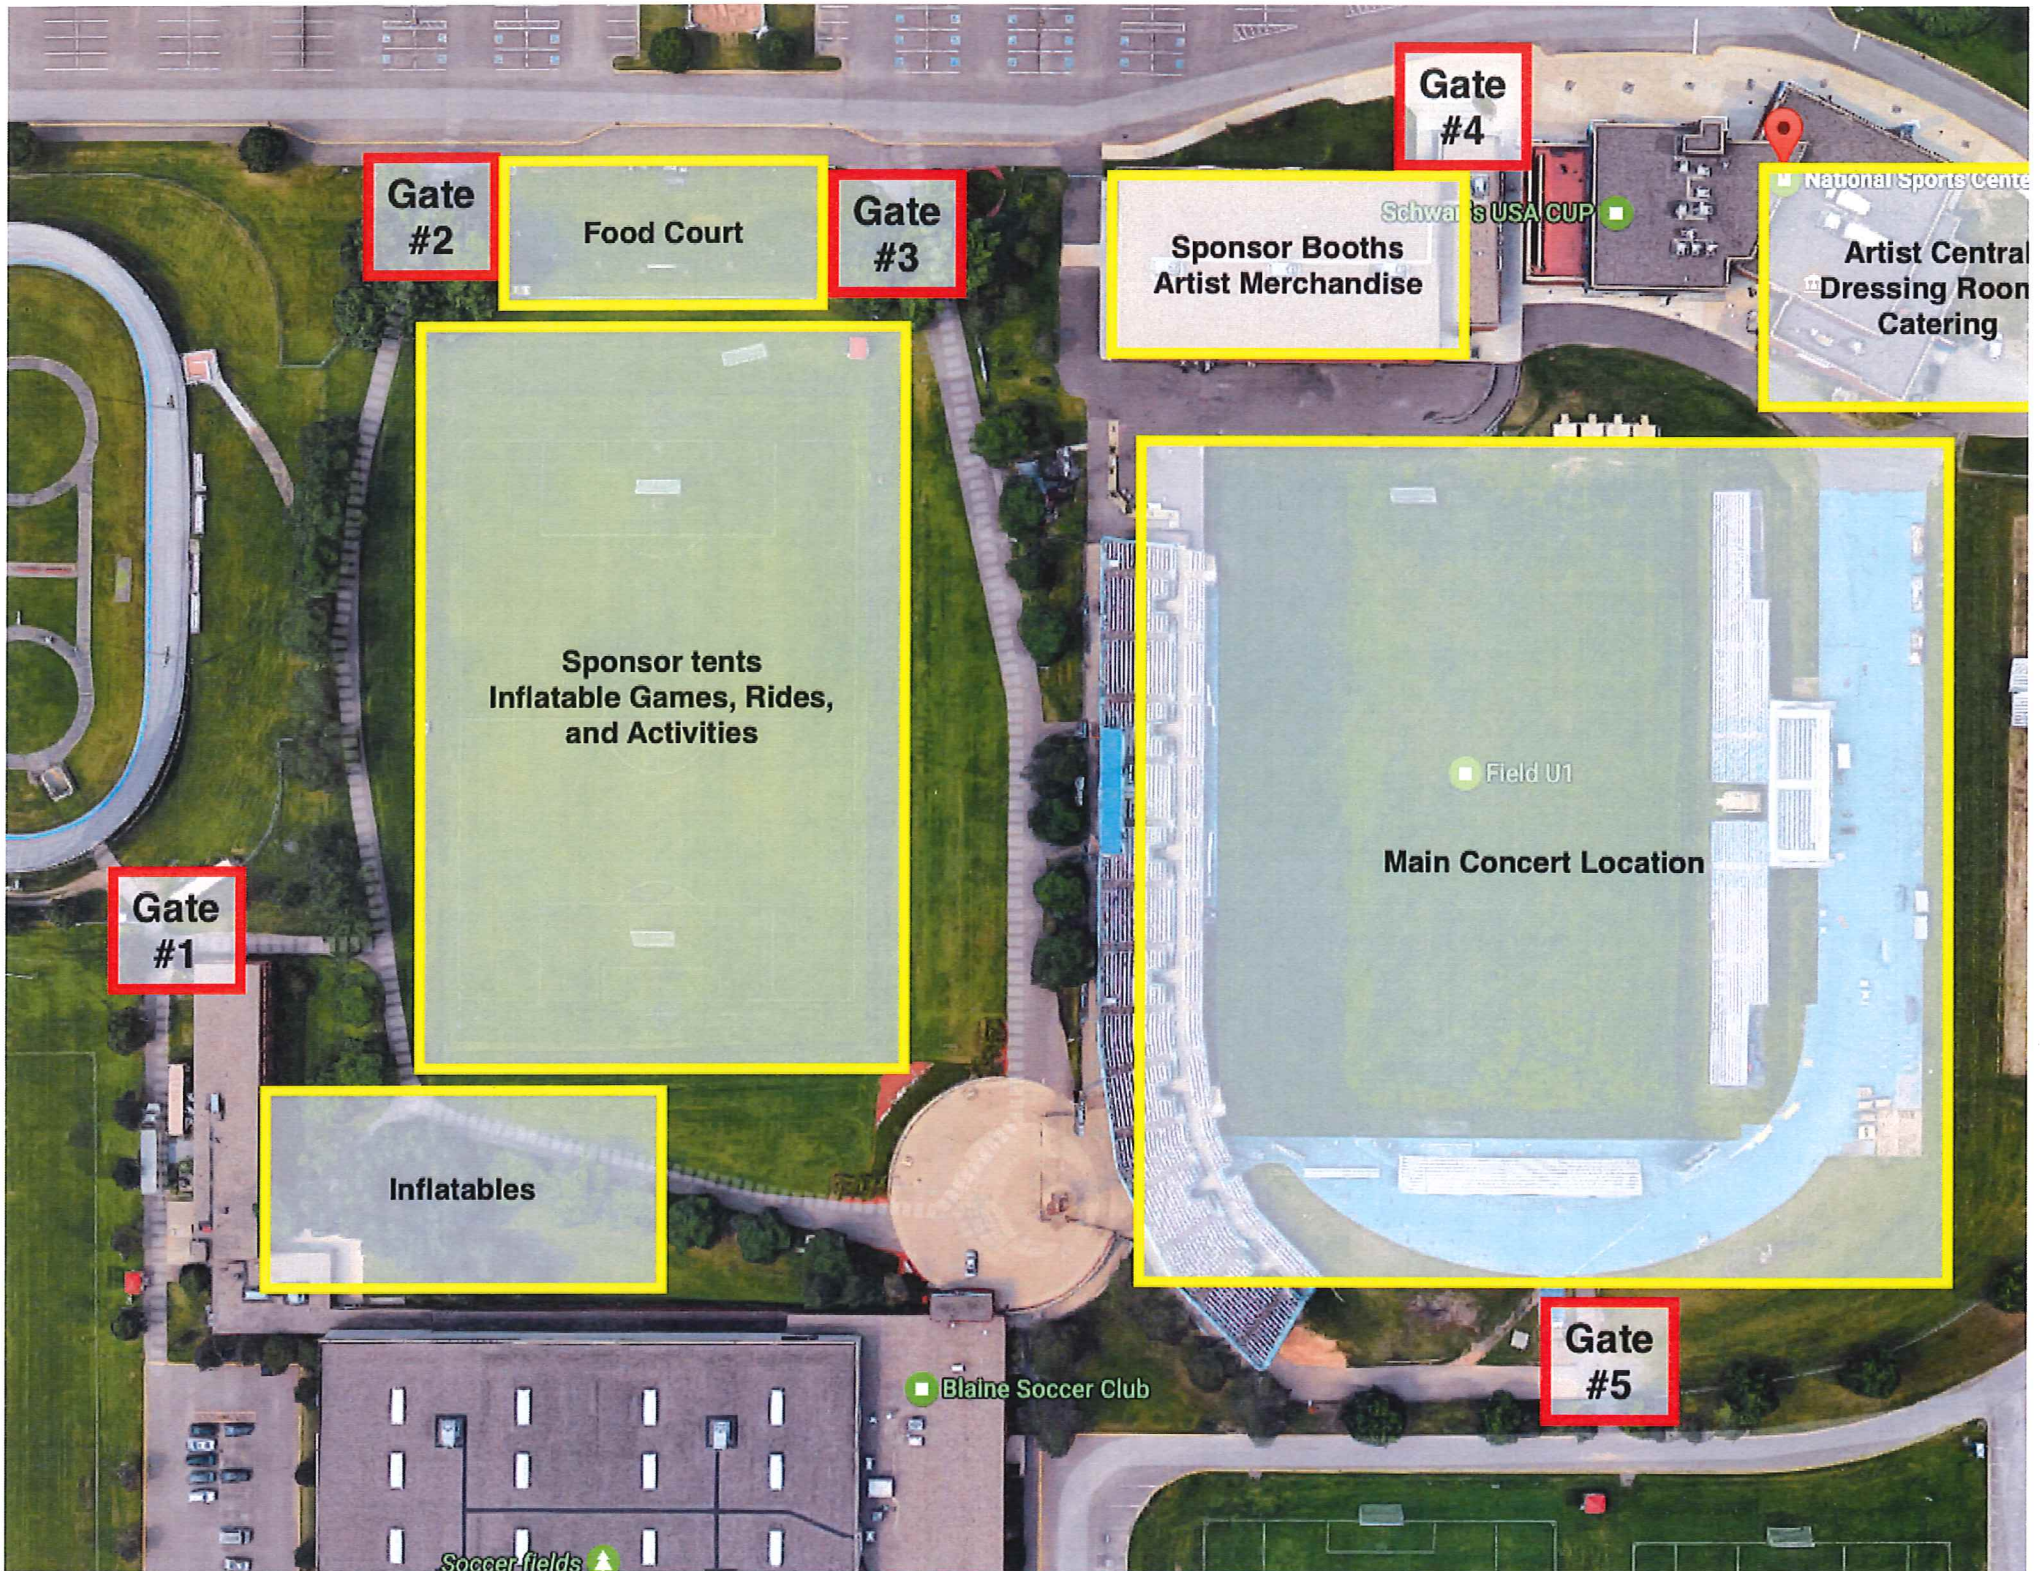

Sports

N5C 41 FIELD

98.5 KTIS Joyful Noise 2018

Proposed Locations Concrete Barricade
Dotted blue lines - Barricades spaced 4' apart
Solid blue lines - Barricades no spacing
Solid red lines - Controlled perimeter w/fencing
Solid red lines - Panel fencing w/privacy fabric

ion

**Event
Entrance / Exit
Gate #2**

98.5 KTIS Joyful

Proposed Locations C
Dotted blue lines - Barricade
Solid blue lines - Barricade
Solid red lines - Control
Solid red lines - Panel fence

Gate #4

Gate #2

Food Court

Gate #3

**Sponsor Booths
Artist Merchandise**

**Artist Central
Dressing Room
Catering**

**Sponsor tents
Inflatable Games, Rides,
and Activities**

Main Concert Location

Field U1

Gate #1

Event
Entrance / Exit
Gate #5

98.5 KTIS Joyful Noise 2018

Proposed Locations Concrete Barricade
Dotted blue lines - Barricades spaced 4' apart
Solid blue lines - Barricades no spacing
Solid red lines - Controlled perimeter w/fencing
Solid red lines - Panel fencing w/privacy fabric