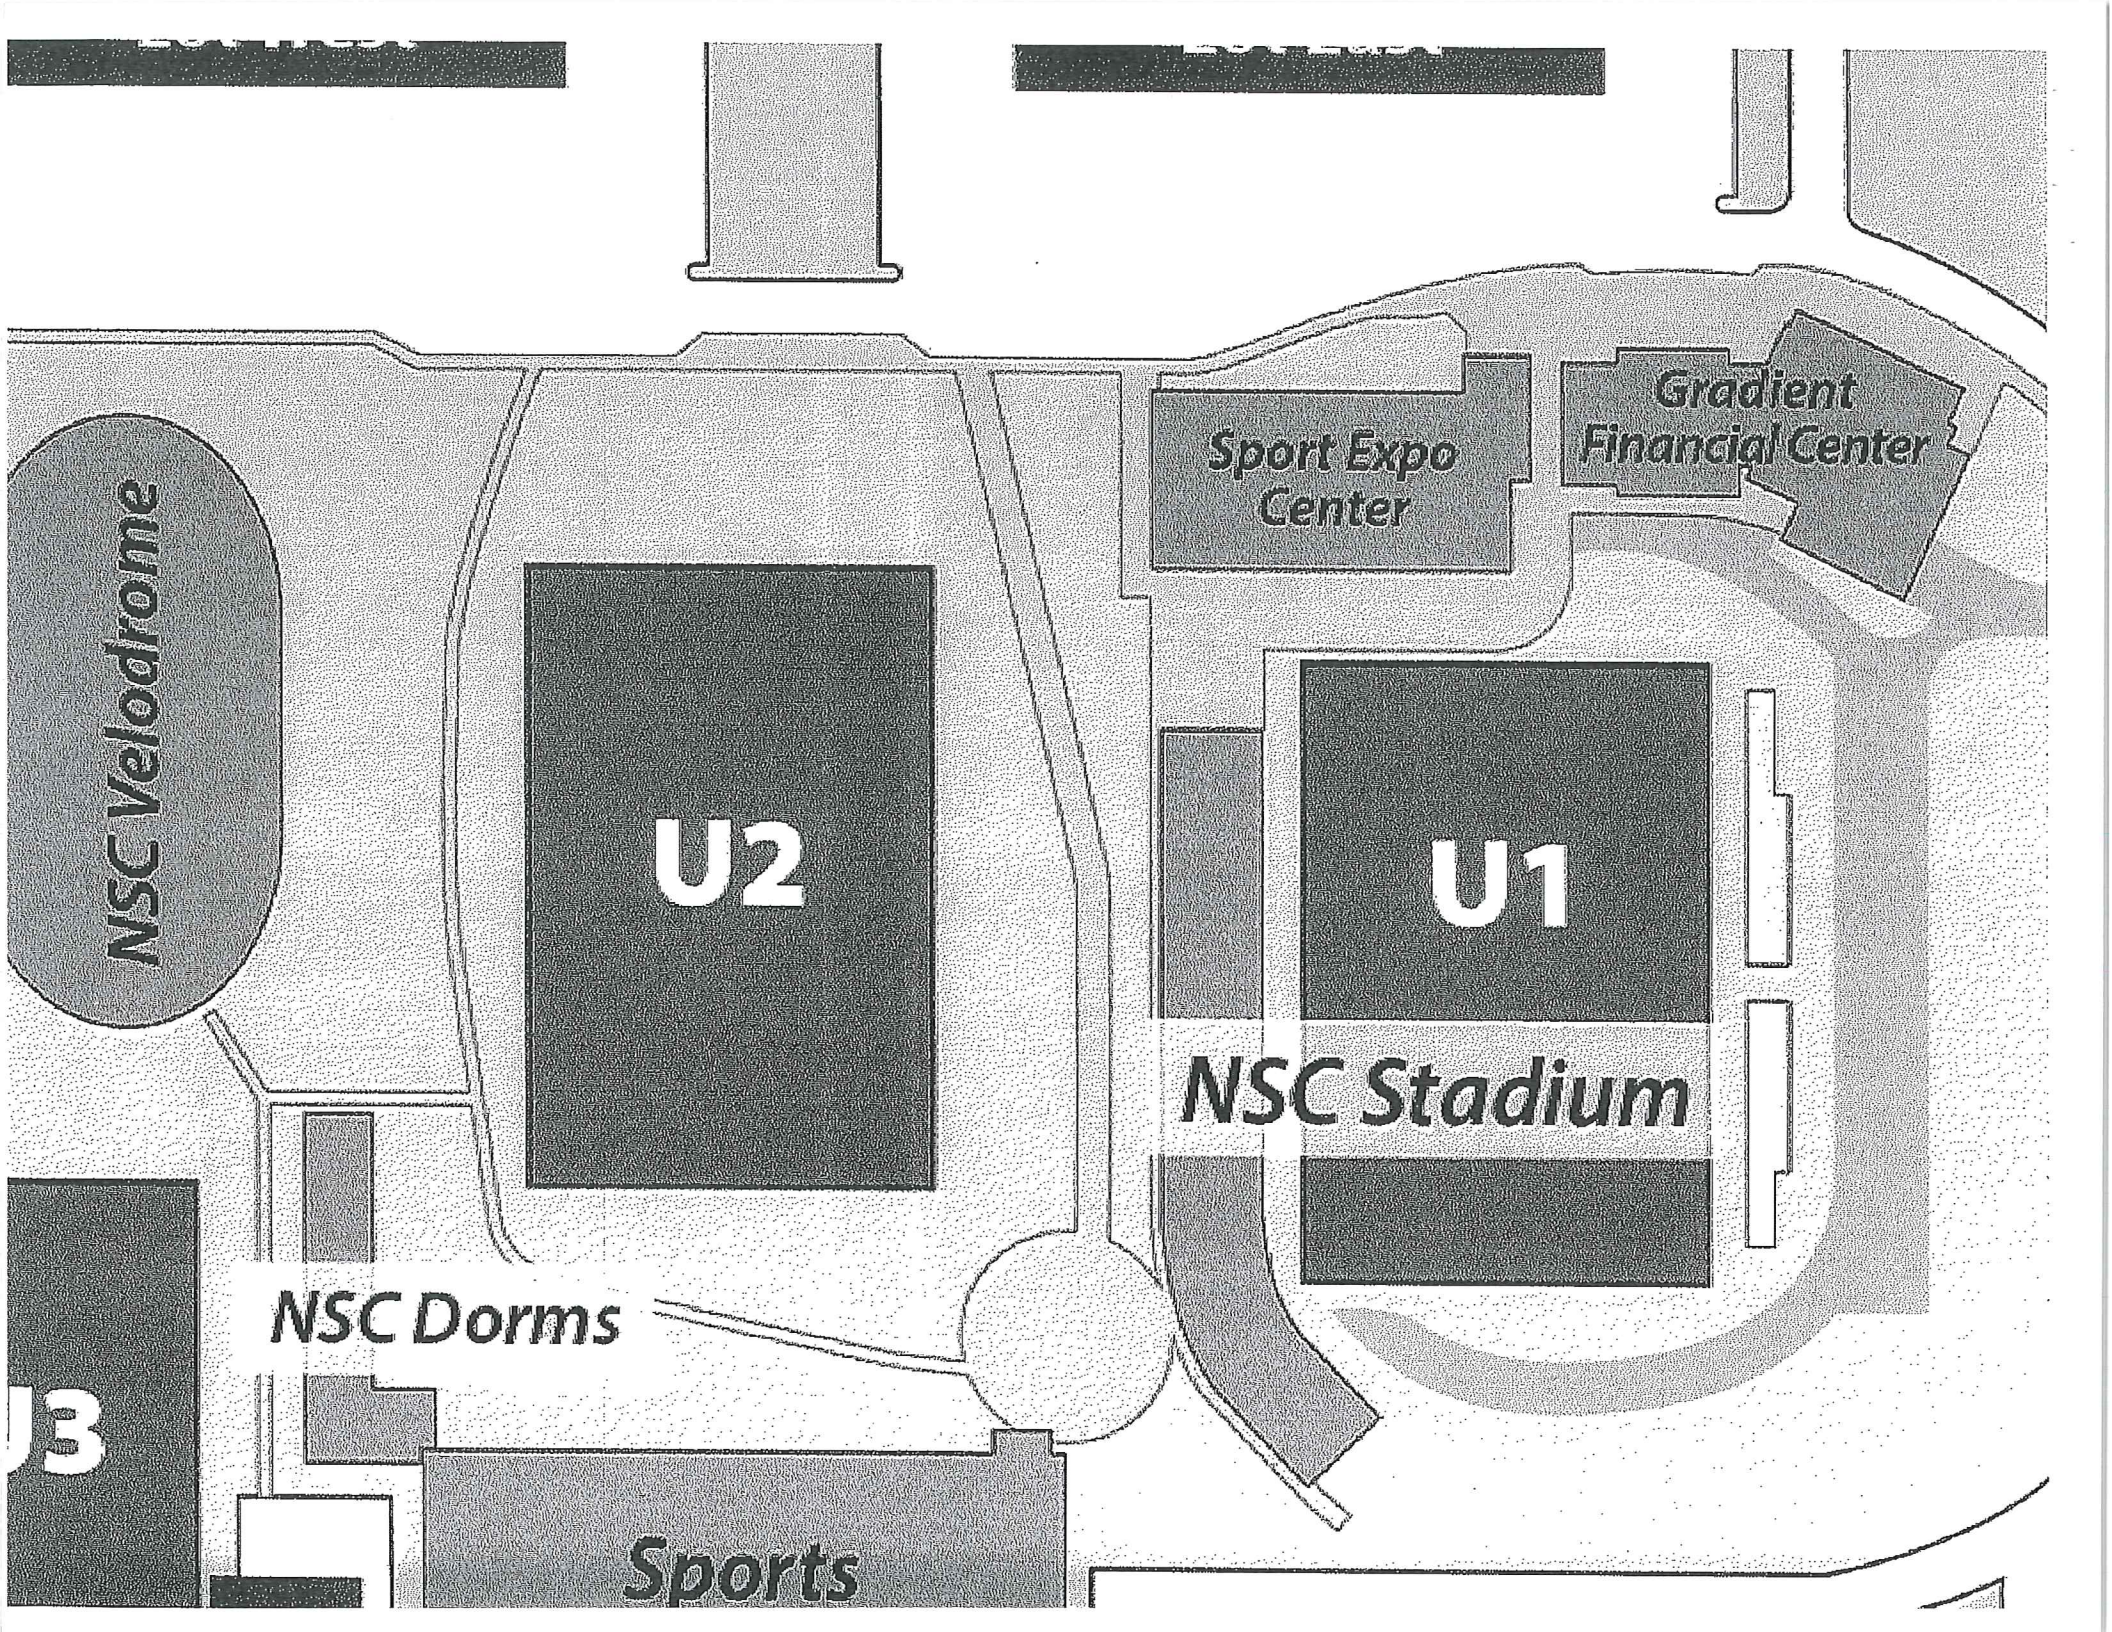

Sports

N5C 41 FIELD

98.5 KTIS Joyful Noise 2018

Proposed Locations Concrete Barricade
Dotted blue lines - Barricades spaced 4' apart
Solid blue lines - Barricades no spacing
Solid red lines - Controlled perimeter w/fencing
Solid red lines - Panel fencing w/privacy fabric

ion

**Event
Entrance / Exit
Gate #2**

98.5 KTIS Joyful

Proposed Locations C
Dotted blue lines - Barricade
Solid blue lines - Barricade
Solid red lines - Control
Solid red lines - Panel fence

Gate #4

Gate #2

Food Court

Gate #3

**Sponsor Booths
Artist Merchandise**

**Artist Central
Dressing Room
Catering**

**Sponsor tents
Inflatable Games, Rides,
and Activities**

Main Concert Location

Field U1

Gate #1

Event
Entrance / Exit
Gate #5

98.5 KTIS Joyful Noise 2018

Proposed Locations Concrete Barricade
Dotted blue lines - Barricades spaced 4' apart
Solid blue lines - Barricades no spacing
Solid red lines - Controlled perimeter w/fencing
Solid red lines - Panel fencing w/privacy fabric