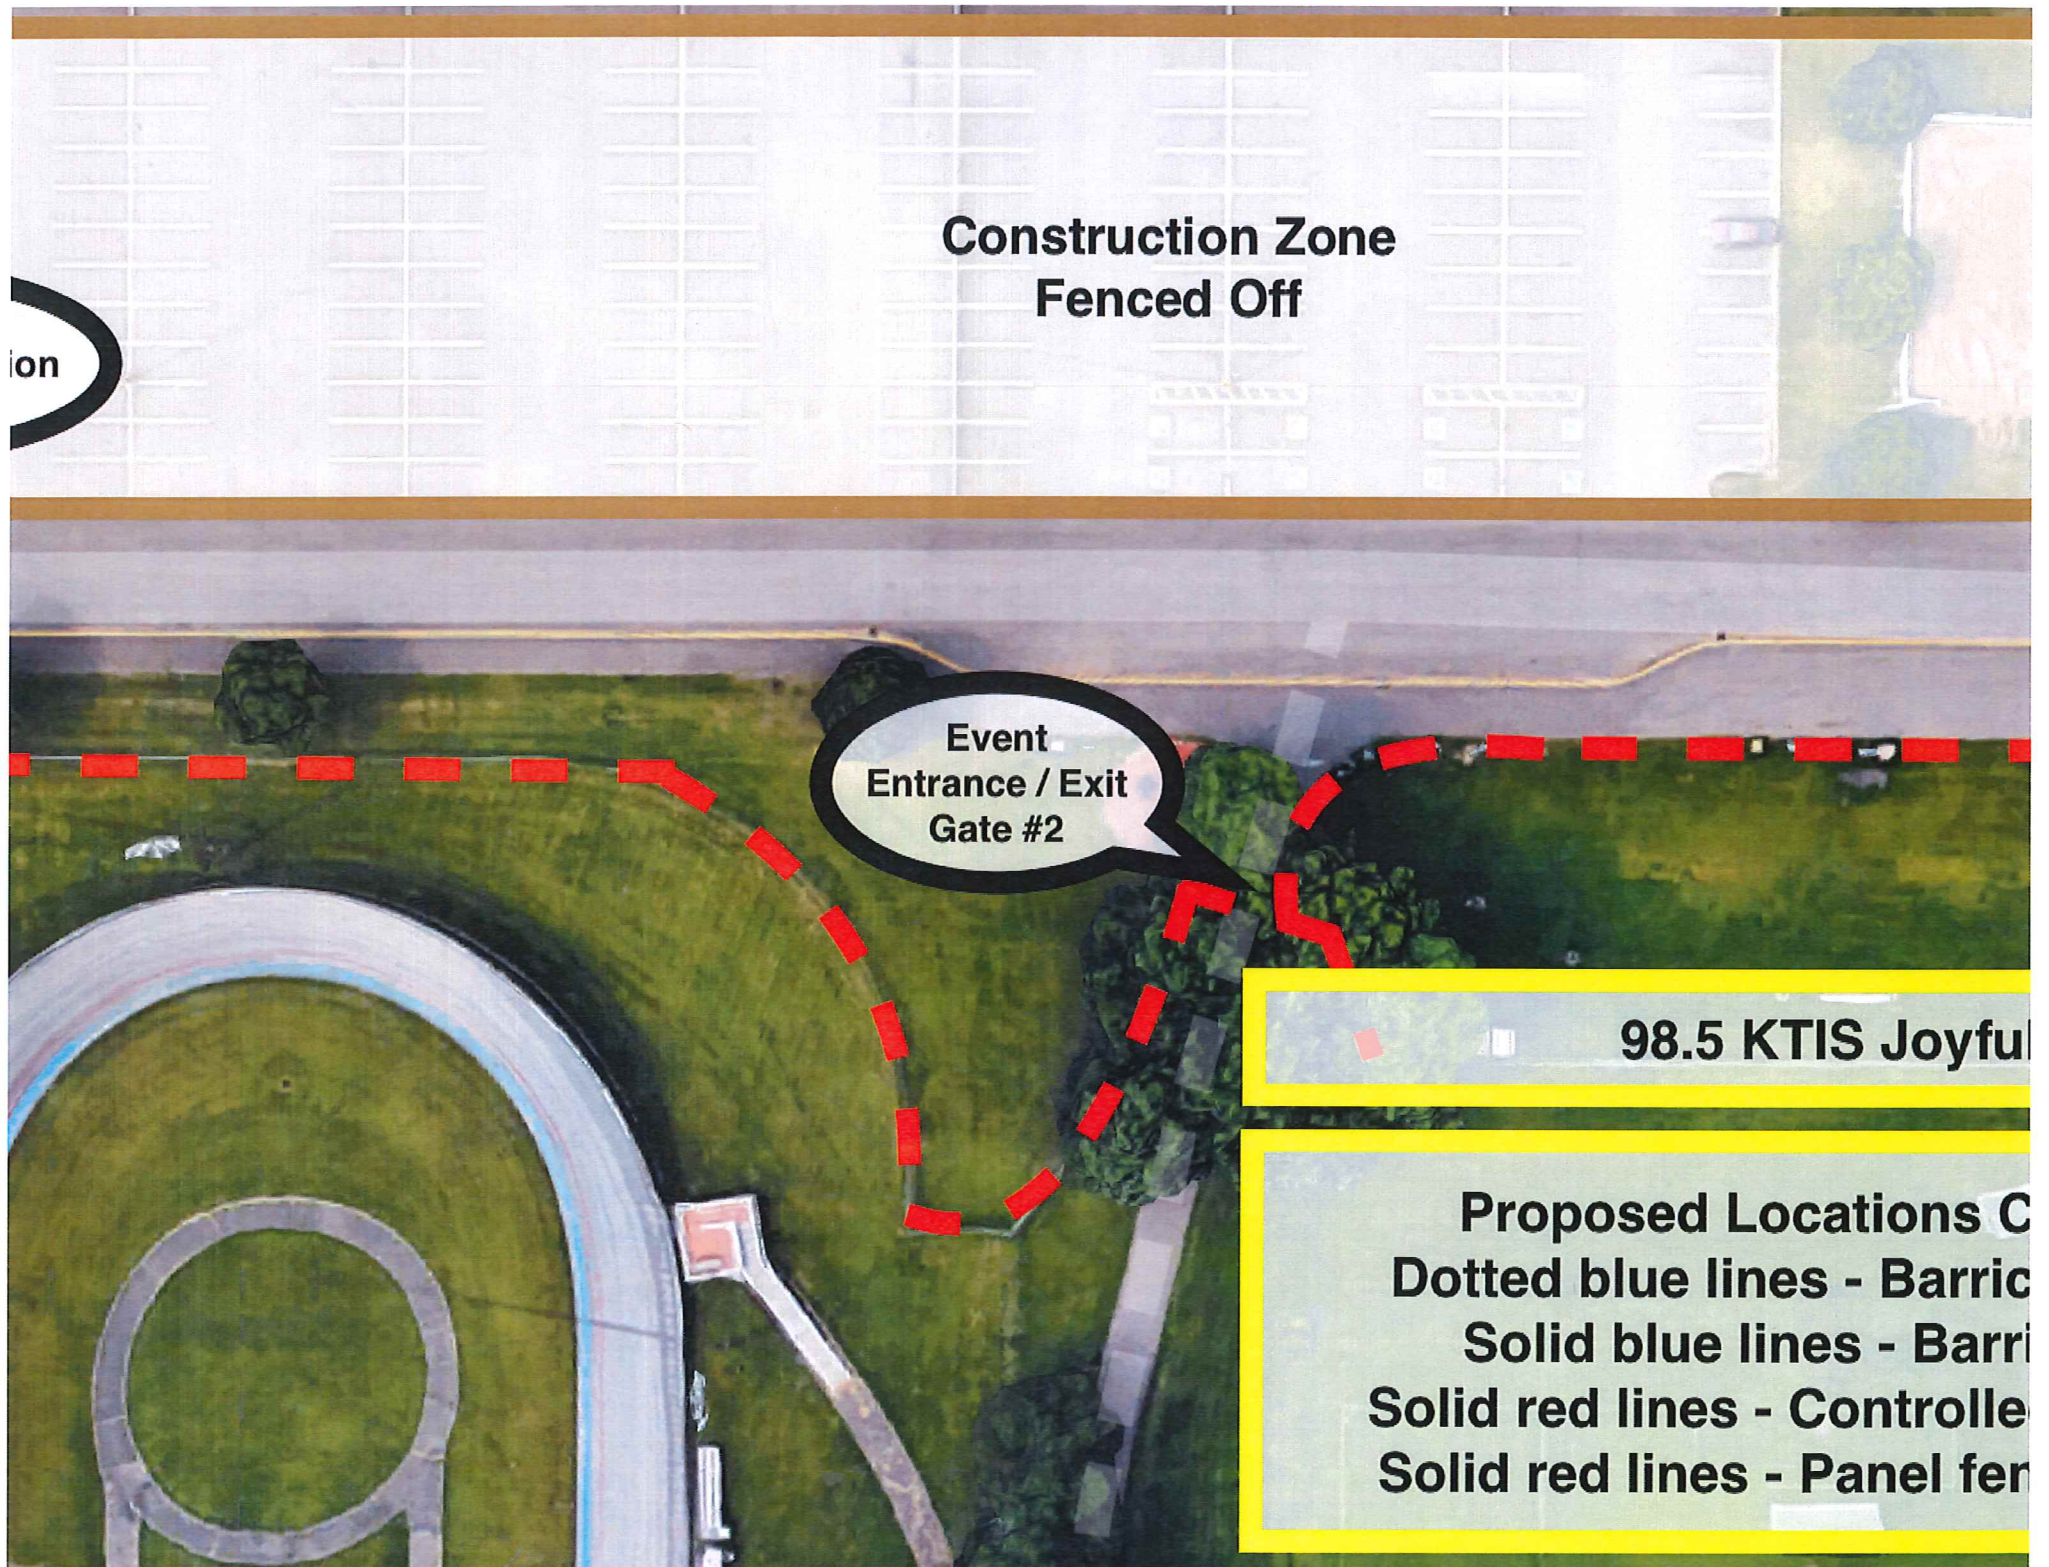

Sports

N5C 41 FIELD

98.5 KTIS Joyful Noise 2018

Proposed Locations Concrete Barricade
Dotted blue lines - Barricades spaced 4' apart
Solid blue lines - Barricades no spacing
Solid red lines - Controlled perimeter w/fencing
Solid red lines - Panel fencing w/privacy fabric

Emergency and Event Operations
vehicles only

Emergency
and Event Operations
Entrance / Exit

Event
Entrance / Exit
Gate #4

National Sports Center

Minnesota Amateur
Sports Commission

id

**Construction Zone
Fenced Off**

ion

**Event
Entrance / Exit
Gate #2**

98.5 KTIS Joyful

Proposed Locations C
Dotted blue lines - Barricade
Solid blue lines - Barricade
Solid red lines - Control
Solid red lines - Panel fence

Gate #4

Gate #2

Event
Entrance / Exit
Gate #5

98.5 KTIS Joyful Noise 2018

Proposed Locations Concrete Barricade
Dotted blue lines - Barricades spaced 4' apart
Solid blue lines - Barricades no spacing
Solid red lines - Controlled perimeter w/fencing
Solid red lines - Panel fencing w/privacy fabric