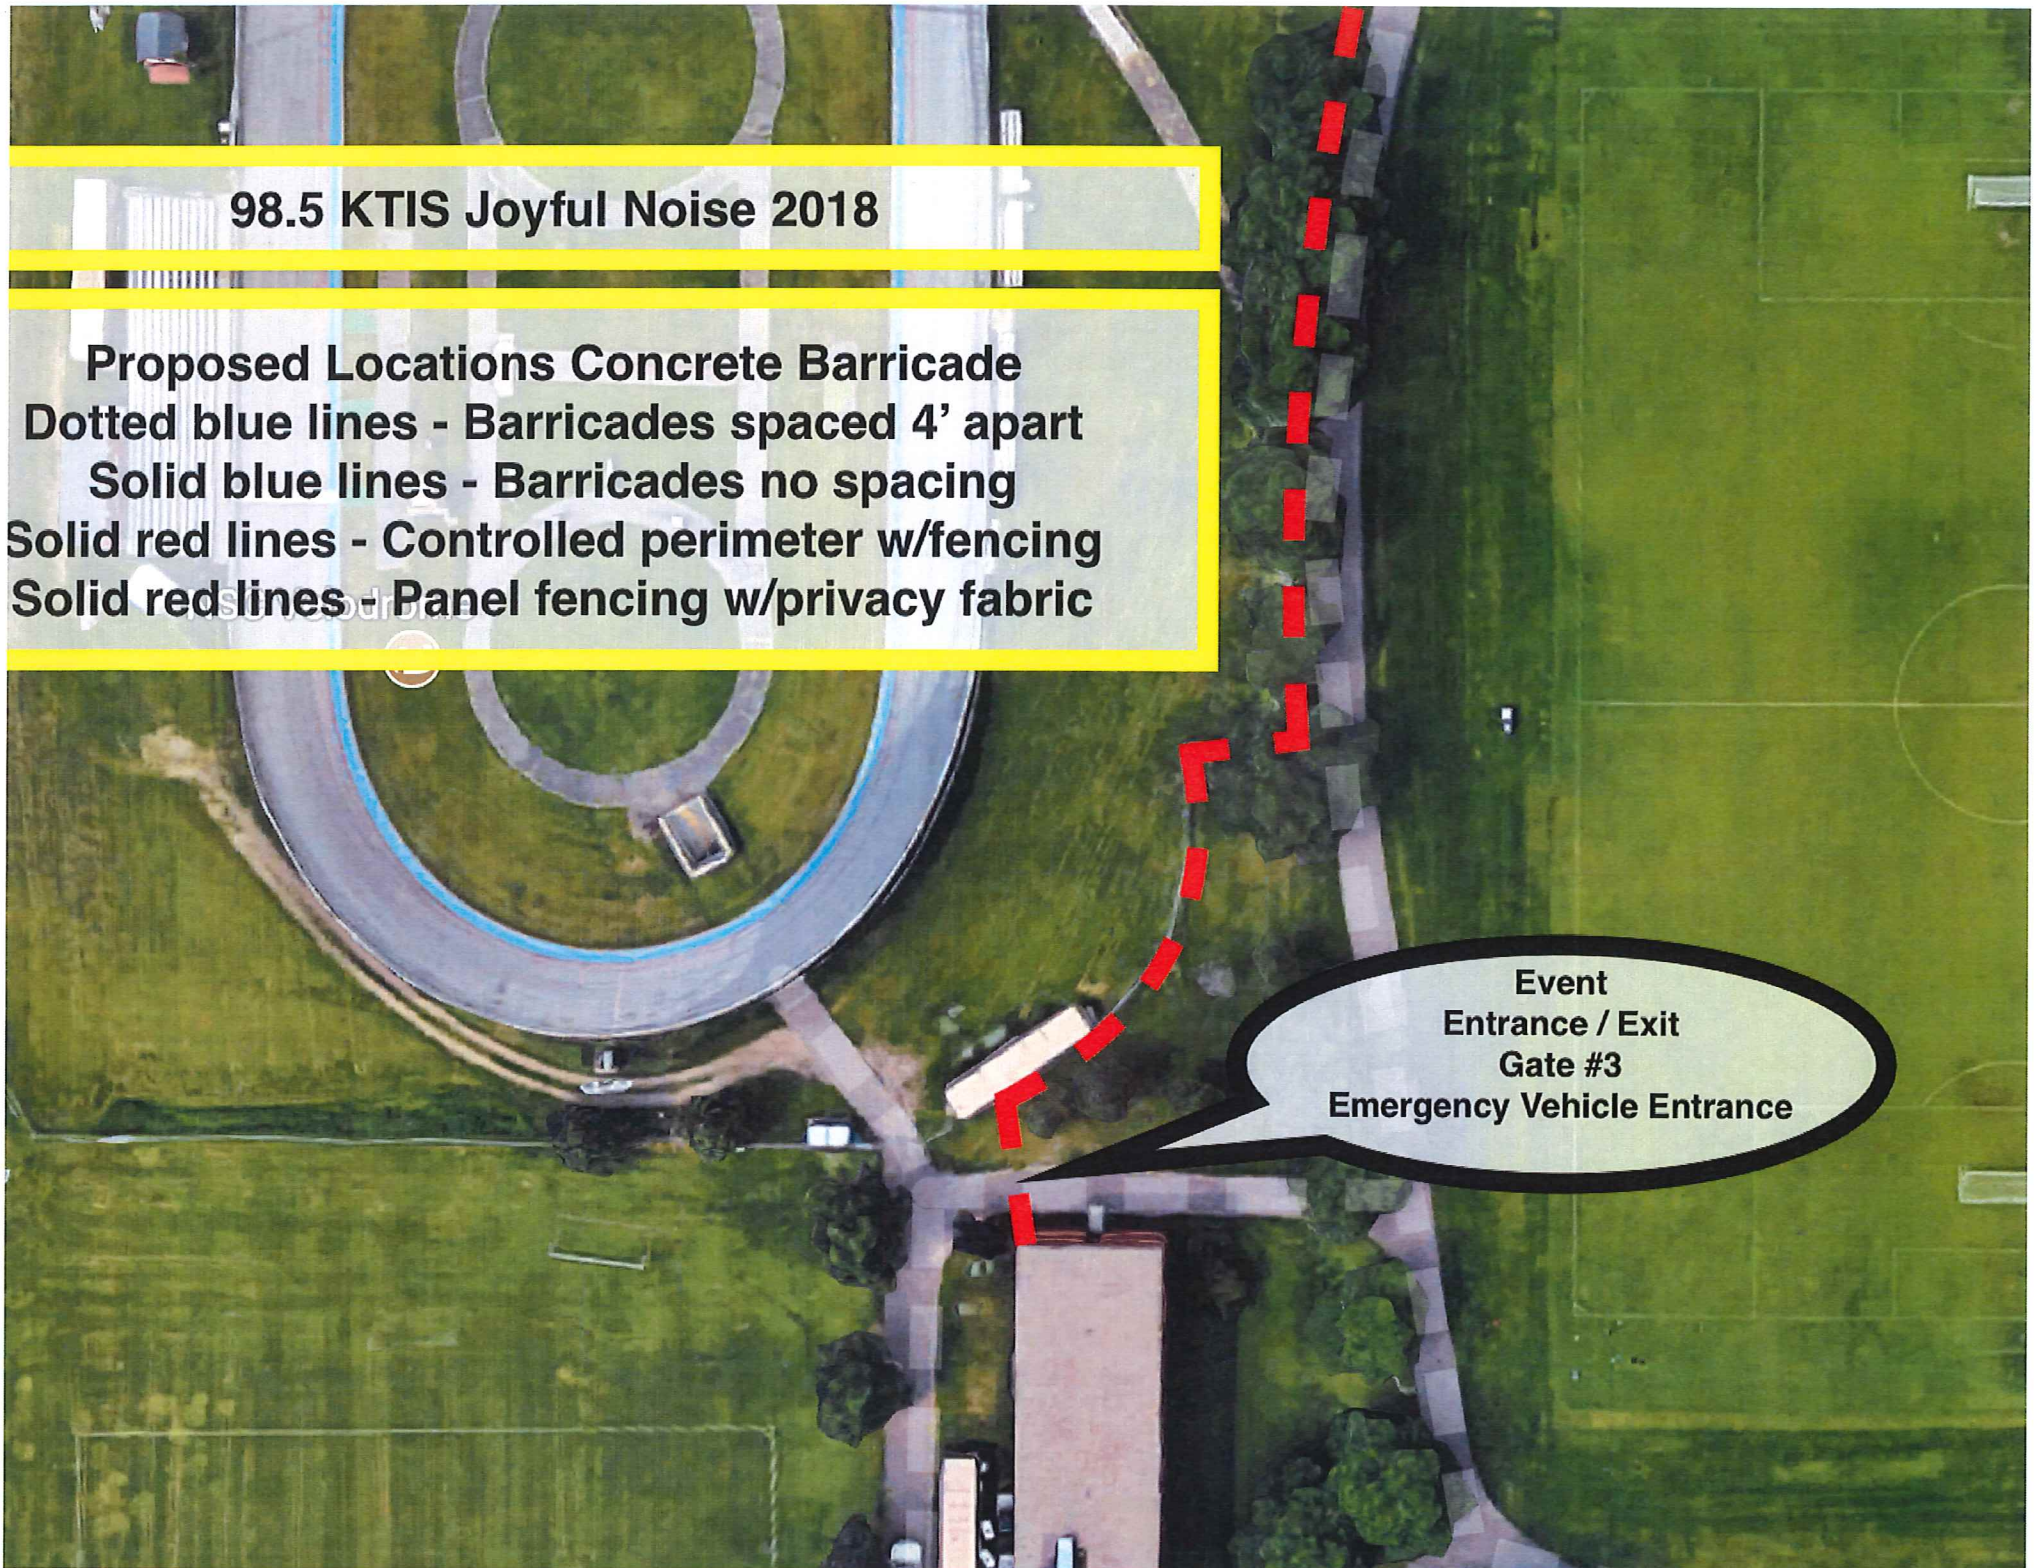

Sports

N5C 41 FIELD

98.5 KTIS Joyful Noise 2018

Proposed Locations Concrete Barricade
Dotted blue lines - Barricades spaced 4' apart
Solid blue lines - Barricades no spacing
Solid red lines - Controlled perimeter w/fencing
Solid red lines - Panel fencing w/privacy fabric

Event
Entrance / Exit
Gate #5

98.5 KTIS Joyful Noise 2018

Proposed Locations Concrete Barricade
Dotted blue lines - Barricades spaced 4' apart
Solid blue lines - Barricades no spacing
Solid red lines - Controlled perimeter w/fencing
Solid red lines - Panel fencing w/privacy fabric

98.5 KTIS Joyful Noise 2018

Proposed Locations Concrete Barricade

Dotted blue lines - Barricades spaced 4' apart

Solid blue lines - Barricades no spacing

Solid red lines - Controlled perimeter w/fencing

Solid red lines - Panel fencing w/privacy fabric

**Event
Entrance / Exit
Gate #3
Emergency Vehicle Entrance**

109th AVE

105th AVE

DAVENPORT RD

BRIDGECREEK RD

Lot 1

Lot 1