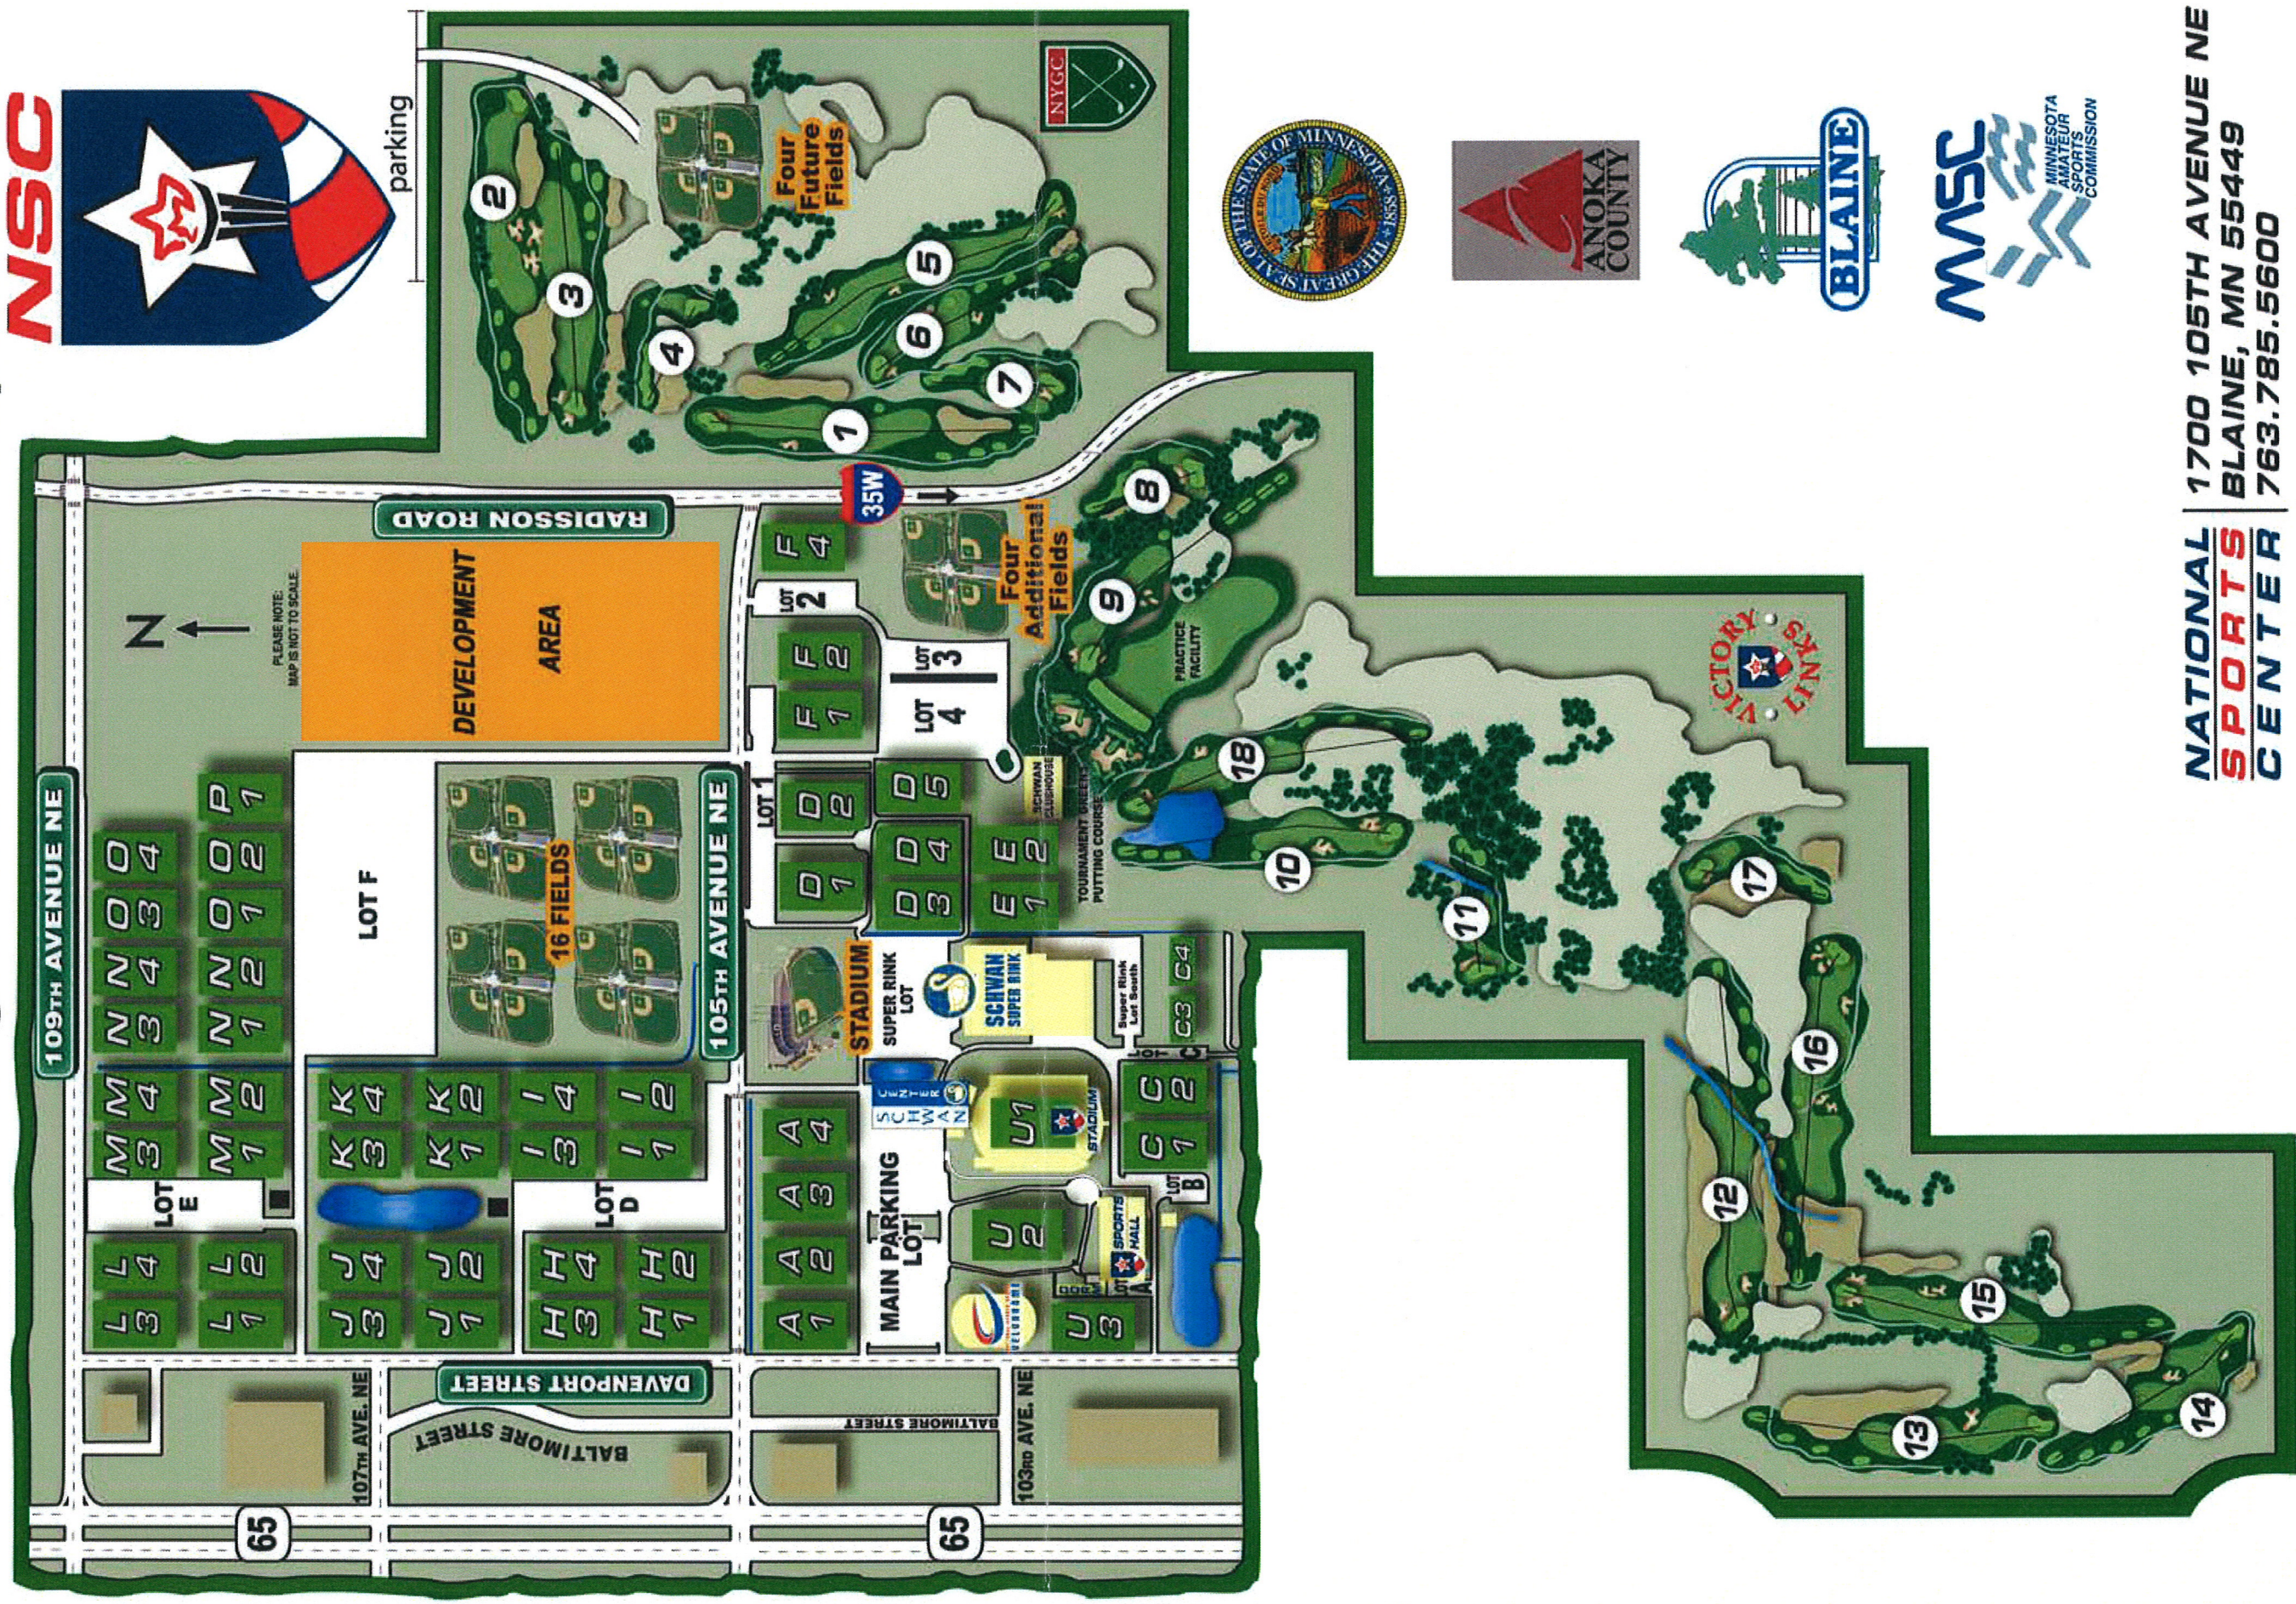

National Youth Baseball Center

World's Largest Youth Baseball Complex

NATIONAL
SPORTS
CENTER

1700 105TH AVENUE NE
BLAINE, MN 55449
763.785.5600